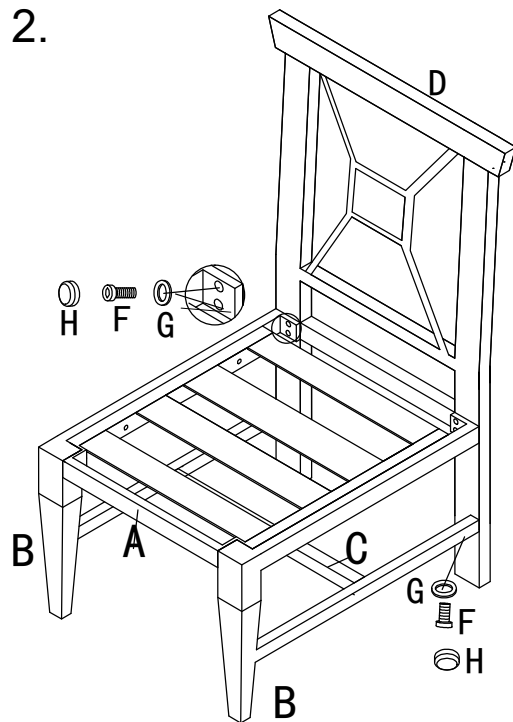

MARTINIQUE OUTDOOR DINING SIDE CHAIR

16C065A-KD

Assembly Instruction

Parts List:

REF.	PART NAME	PART IMAGE	Q'TY	REF.	PART NAME	PART IMAGE	Q'TY
A	Seat frame		1	E	Bolt M6*30		4
B	Leg base		2	G	Metal washer		12
C	Connecting link		1	H	Plastic bolt cap		12
D	Back frame		1	I	Allen wrench		1
F	Bolt M6*15		8	J	Cushion		1

Diagram:

1.

2.

3.