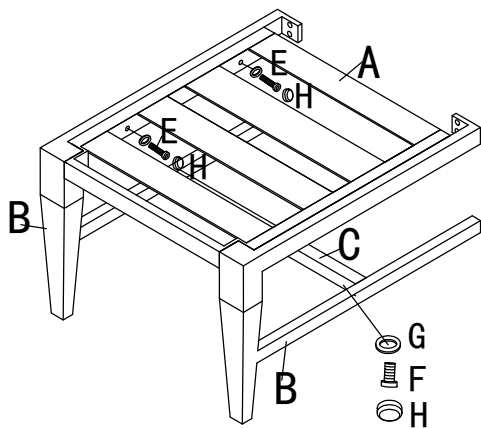

MARTINIQUE OUTDOOR DINING SIDE CHAIR

16C065A-KD

Assembly Instruction

Parts List:

REF.	PART NAME	PART IMAGE	Q'TY	REF.	PART NAME	PART IMAGE	Q'TY
A	Seat frame		1	E	Bolt M6*30		4
B	Leg base		2	G	Metal washer		12
C	Connecting link		1	H	Plastic bolt cap		12
D	Back frame		1	I	Allen wrench		1
F	Bolt M6*15		8	J	Cushion		1

Diagram:

1.

2.

3.