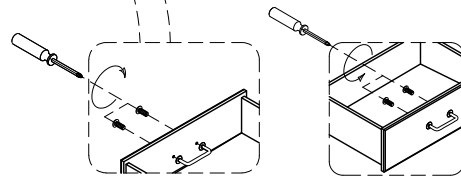

LIVING SPACES

TOOLS REQUIRED (NOT PROVIDED):

PHILLIPS SCREW DRIVER 

Level me

Step 1

Step 2

269907 / T5311-50

LIFT TOP STORAGE COCKTAIL TABLE