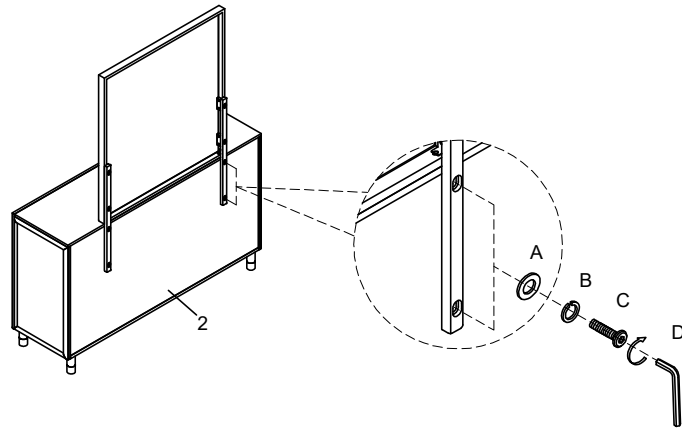

NATE+
JEREMIAH
FOR LIVING SPACES

A	PB5308-40HD	 5/16" DIAMETER X 19 X 2MM	X8
B	PB5308-40HD	 5/16" DIAMETER X 12 X 2MM	X8
C	PB5308-40HD	 5/16" DIAMETER X 1 1/4" L	X8
D	PB5308-40HD	 4MM	X1
1	PB5308-40PM		X1
2	PB5308-22D		X1
3	PB5308-40MS		X2

BRIGHTON

①

②

③

269631 / B5308-22 DRESSER
269632 / B5308-40 MIRROR

WARNING:
ONLY USE THE HAND
TOOLS PROVIDED

ASSEMBLY COMPLETED