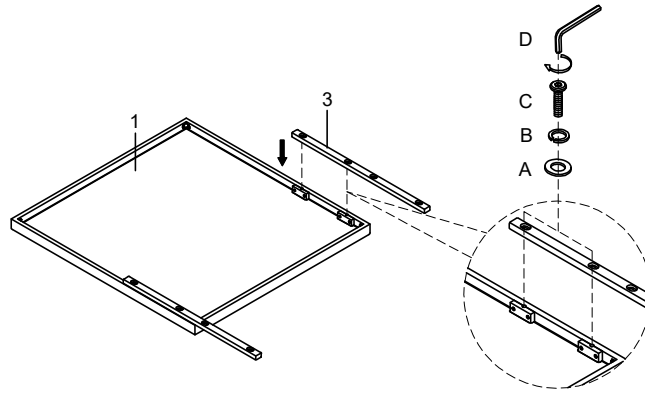

NATE+
JEREMIAH
FOR LIVING SPACES

A	PB5308-40HD	 5/16" DIAMETER X 19 X 2MM	X8
B	PB5308-40HD	 5/16" DIAMETER X 12 X 2MM	X8
C	PB5308-40HD	 5/16" DIAMETER X 1 1/4" L	X8
D	PB5308-40HD	 4MM	X1
1	PB5308-40PM		X1
2	PB5308-22D		X1
3	PB5308-40MS		X2

BRIGHTON

①

②

③

269631 / B5308-22 DRESSER
269632 / B5308-40 MIRROR

WARNING:
ONLY USE THE HAND
TOOLS PROVIDED

ASSEMBLY COMPLETED