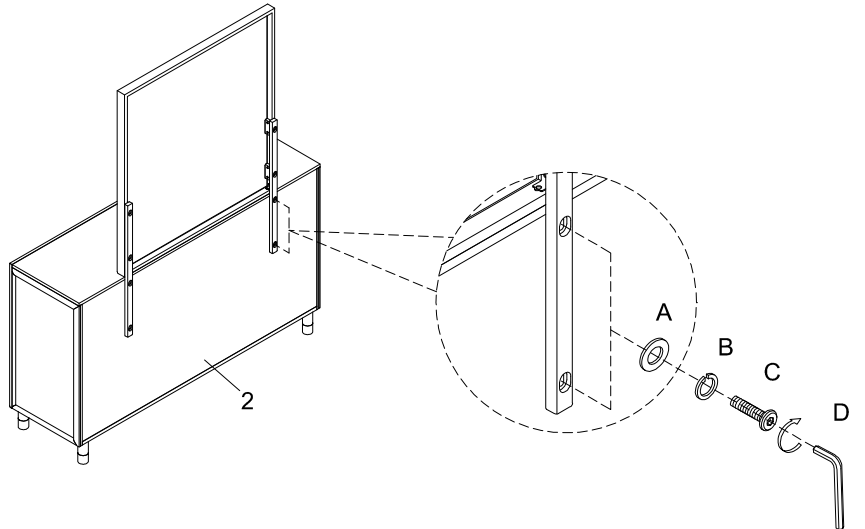

NATE + JEREMIAH

FOR LIVING SPACES

A	PB5308-40HD-A	 x8 Ø5/16"x19x2mm
B	PB5308-40HD-B	 x8 Ø5/16"x12x2mm
C	PB5308-40HD-C	 x8 Ø5/16"x1-1/4"L
D	PB5308-40HD-D	 x1 Allen key 4mm
1	PB5308-40PM	 x1
2	PB5308-22D	 x1
3	PB5308-40MS	 x2

BRIGHTON

269631/B5308-22 DRESSER
269632/B5308-40 MIRROR

①

②

③