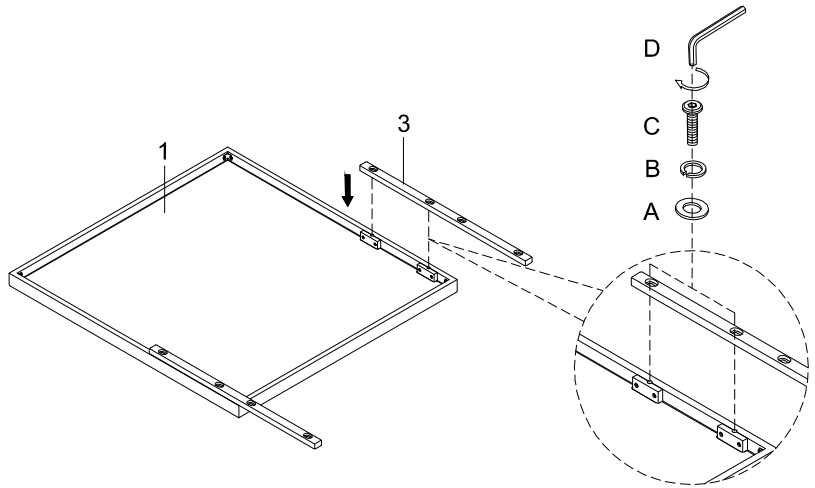

NATE + JEREMIAH

FOR LIVING SPACES

A	PB5308-40HD-A	 x8 Ø5/16"x19x2mm
B	PB5308-40HD-B	 x8 Ø5/16"x12x2mm
C	PB5308-40HD-C	 x8 Ø5/16"x1-1/4"L
D	PB5308-40HD-D	 x1 Allen key 4mm
1	PB5308-40PM	 x1
2	PB5308-22D	 x1
3	PB5308-40MS	 x2

BRIGHTON

269631/B5308-22 DRESSER
269632/B5308-40 MIRROR

①

②

③