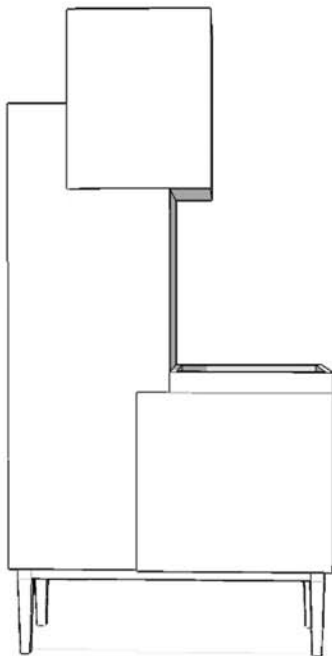

LIVING SPACES

BURL RECON + CHARCOAL WINE TOWER CABINET

269428

BURL RECON + CHARCOAL WINE TOWER CABINET

PART LIST

A	PS-S20-32WCAB-A x1	
B	PS-S20-32WCAB-B 2 sets	 TIP KIT
C	PS-S20-32WCAB-C x4	 WOOD SCREW 1 1/2" X 8mmØ
D	PS-S20-32WCAB-D x2	 WHITE CABLE TIE
E	PS-S20-32WCAB-E x4	 TOX (IF WALL IS CONCRETE)

1

2

3

4