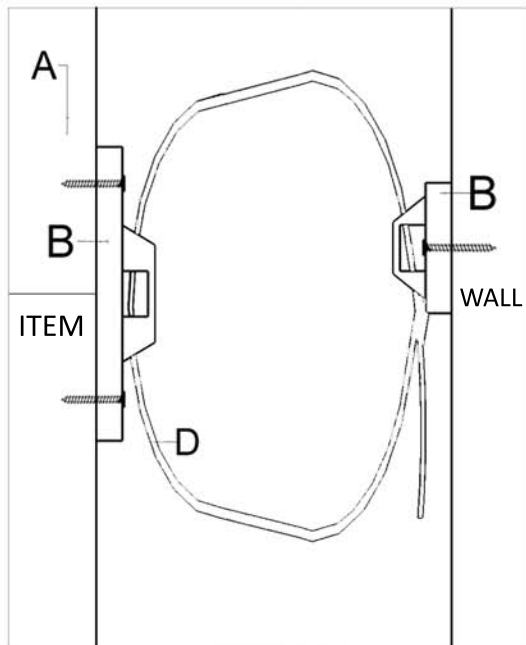

LIVING SPACES

BURL RECON + CHARCOAL WINE TOWER CABINET

269428

BURL RECON + CHARCOAL WINE TOWER CABINET

PART LIST

A	PS-S20-32WCAB-A x1	
B	PS-S20-32WCAB-B 2 sets	 TIP KIT
C	PS-S20-32WCAB-C x4	 WOOD SCREW 1 1/2" X 8mmØ
D	PS-S20-32WCAB-D x2	 WHITE CABLE TIE
E	PS-S20-32WCAB-E x4	 TOX (IF WALL IS CONCRETE)

1

2

3

4