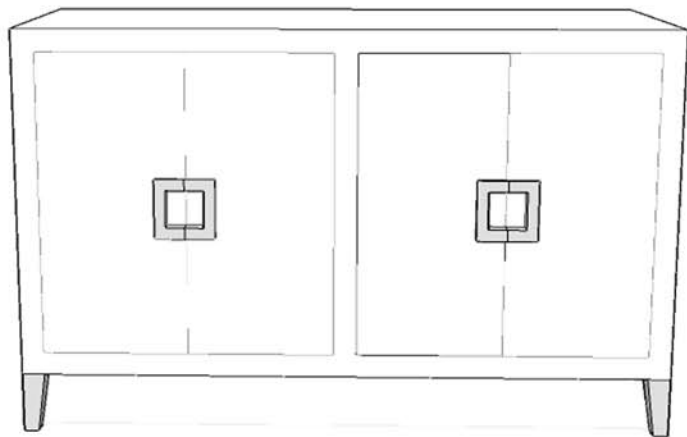

LIVING SPACES

MAPPA BURL BUFFET 4 DOOR CABINET

269427

MAPPA BURL BUFFET 4 DOOR CABINET

PART LIST

A	PS-S20-31BUF-A x1	
B	PS-S20-31BUF-B 2 sets	 <p>TIP KIT</p>
C	PS-S20-31BUF-C x4	 <p>WOOD SCREW 1 1/2" X 8mmØ</p>
D	PS-S20-31BUF-D x2	 <p>WHITE CABLE TIE</p>
E	PS-S20-31BUF-E x4	 <p>TOX (IF WALL IS CONCRETE)</p>