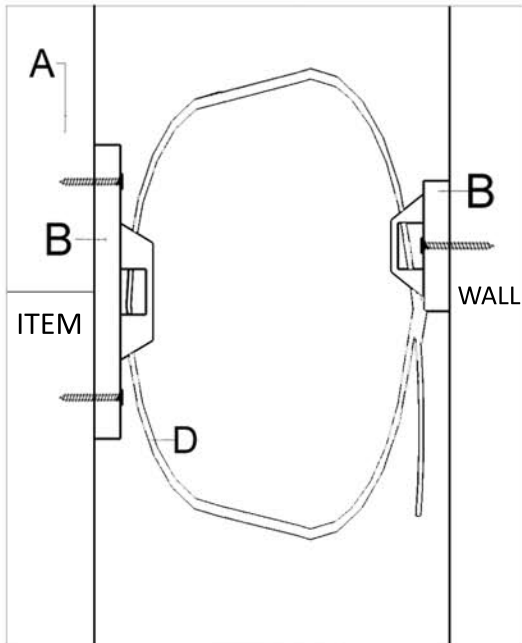

LIVING SPACES

MAPPA BURL BUFFET 4 DOOR CABINET

269427

MAPPA BURL BUFFET 4 DOOR CABINET

PART LIST

A	PS-S20-31BUF-A x1	
B	PS-S20-31BUF-B 2 sets	 <p>TIP KIT</p>
C	PS-S20-31BUF-C x4	 <p>WOOD SCREW 1 1/2" X 8mmØ</p>
D	PS-S20-31BUF-D x2	 <p>WHITE CABLE TIE</p>
E	PS-S20-31BUF-E x4	 <p>TOX (IF WALL IS CONCRETE)</p>

1

2

3

4