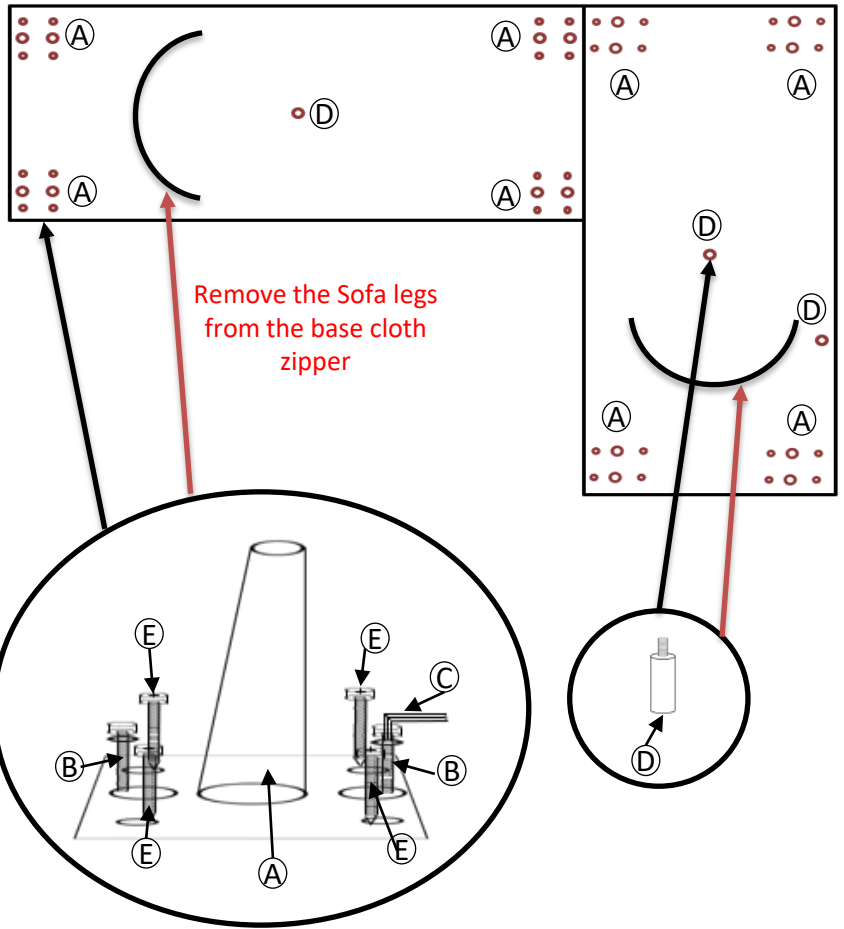

A	Sofa Legs		X8
B	Bolts		X16
C	Allen key		X2
D	Support leg		X3
E	Small screw		X32

**GINGER**

269122/AS-8011-2.5EL+1ERTC-DENIM

269127/AS-8011-2.5EL+1ERTC-GREY

**GINGER SECTIONAL**

Not provided