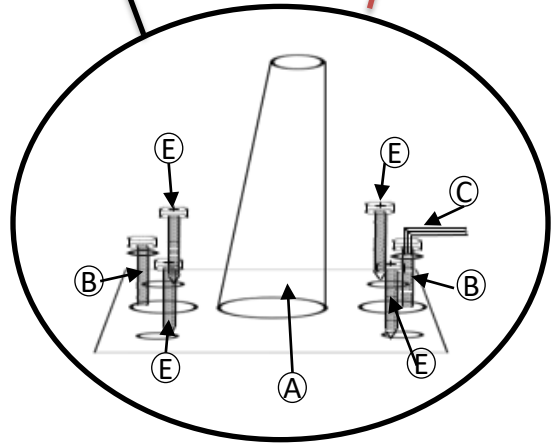

LIVING SPACES

A	Sofa Legs		X8
B	Bolts		X16
C	Allen key		X2
D	Support leg		X3
E	Small screw		X32

GINGER

269126/AS-8011-2.5ER+1ELTC-DENIM

269123/AS-8011-2.5ER+1ELTC-GREY

GINGER SECTIONAL

Not provided