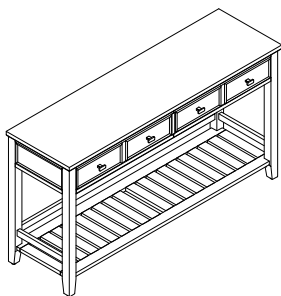

A	PT5113-73HD-A	Ø1/4"x16x2mm	X16
B	PT5113-73HD-B	Ø1/4"x10x2mm	X16
C	PT5113-73HD-C	Ø1/4"x2-1/4"L	X8
D	PT5113-73HD-D	Ø1/4"x3/4"L	X8
E	PT5113-73HD-E	Allen key 4mm	X1
F	PT5113-73HD-G	33x18x2mm	X4
1	PT5113-73TP		X1
2L	PT5113-73LFL		X1
2R	PT5113-73RFL		X1
3	PT5113-73BL		X2
4	PT5113-73SS		X2
5	PT5113-73BS		X1
6	PT5113-73SH		X1

PRESBY WHITE

269076/T5113-73
PRESBY WHITE SOFA TABLE

①

②

③

④

⑤