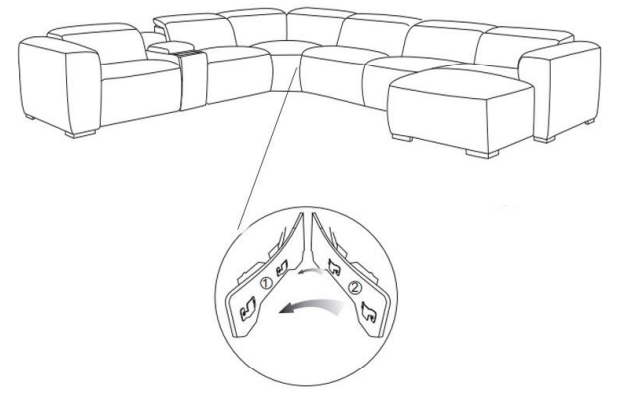

LIVING SPACES

A	KM.718-A corner sofa leg		5x
B	KM.718-B manual armless chair leg		8x

268558
 MORRO BAY 7 PCS POWER RECLINING
 SECTIONAL WITH RAF CHAISE POWER
 HEADREST

1

rotate the legs to fix corner base

2

lock bracket to fix sofa sectional

3

wireless charger

4

chaise reclining

chair reclining

Living Spaces Information	
LS SKU:	268558
LS Product Name:	MORRO BAY 7PCS POWER RECLINING SECTIONAL WITH RAF CHAISE & POWER HEADREST
Vendor Model #:	KM.718-1349
Vendor Collection:	SECTIONAL

CODE	PART #	DESCRIPTION	PIC	QUANTITY	NOTES
1	power cord in US standard	POWER LAF CHAIR		1	1 cord x 81" / 6.75 feet
2	power cord in US standard	POWER ARMLESS CHAIR		1	1 cord x 81" / 6.75 feet
3	power cord in US standard	ONE PLUG FOR USB, ONE PLUG FOR WIRELESS CHARGER		2	1 cord x 82.25" / 7 feet – for USB 1 cord x 27.5" – for wireless charger
4	power cord in US standard	POWER RAF CHAISE		1	1 cord x 81" / 6.75 feet