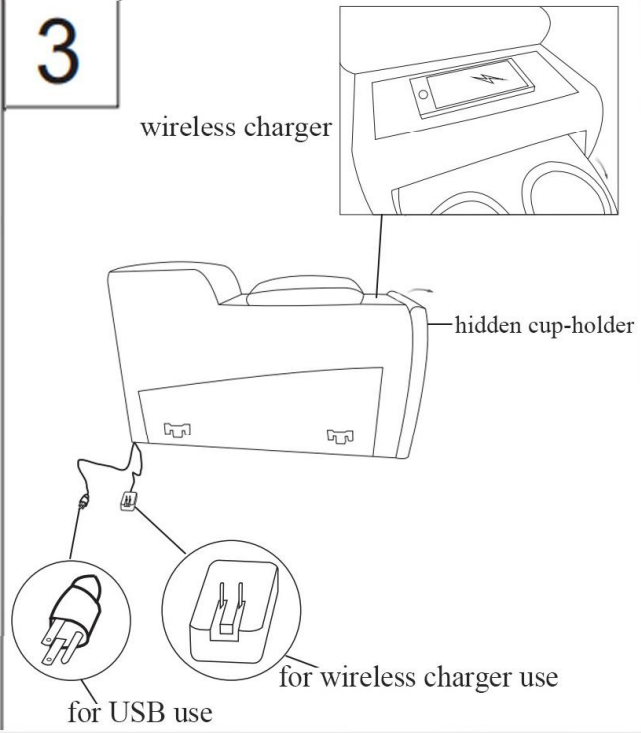

LIVING SPACES

A	KM.718-A corner sofa leg		5x
B	KM.718-B manual armless chair leg		8x

268558
 MORRO BAY 7 PCS POWER RECLINING
 SECTIONAL WITH RAF CHAISE POWER
 HEADREST

1

rotate the legs to fix corner base

2

lock bracket to fix sofa sectional

3

wireless charger

4

chaise reclining

chair reclining

Living Spaces Information	
LS SKU:	268558
LS Product Name:	MORRO BAY 7PCS POWER RECLINING SECTIONAL WITH RAF CHAISE & POWER HEADREST
Vendor Model #:	KM.718-1349
Vendor Collection:	SECTIONAL

CODE	PART #	DESCRIPTION	PIC	QUANTITY	NOTES
1	power cord in US standard	POWER LAF CHAIR		1	1 cord x 81" / 6.75 feet
2	power cord in US standard	POWER ARMLESS CHAIR		1	1 cord x 81" / 6.75 feet
3	power cord in US standard	ONE PLUG FOR USB, ONE PLUG FOR WIRELESS CHARGER		2	1 cord x 82.25" / 7 feet – for USB 1 cord x 27.5" – for wireless charger
4	power cord in US standard	POWER RAF CHAISE		1	1 cord x 81" / 6.75 feet