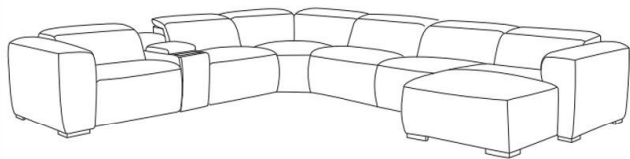

LIVING SPACES

A	KM.718-A corner sofa leg		5x
B	KM.718-B manual armless chair leg		8x

268558
 MORRO BAY 7 PCS POWER RECLINING
 SECTIONAL WITH RAF CHAISE POWER
 HEADREST

1

rotate the legs to fix corner base

2

lock bracket to fix sofa sectional

3

wireless charger

4

chaise reclining

chair reclining

Living Spaces Information	
LS SKU:	268558
LS Product Name:	MORRO BAY 7PCS POWER RECLINING SECTIONAL WITH RAF CHAISE & POWER HEADREST
Vendor Model #:	KM.718-1349
Vendor Collection:	SECTIONAL

CODE	PART #	DESCRIPTION	PIC	QUANTITY	NOTES
1	power cord in US standard	POWER LAF CHAIR		1	1 cord x 81" / 6.75 feet
2	power cord in US standard	POWER ARMLESS CHAIR		1	1 cord x 81" / 6.75 feet
3	power cord in US standard	ONE PLUG FOR USB, ONE PLUG FOR WIRELESS CHARGER		2	1 cord x 82.25" / 7 feet – for USB 1 cord x 27.5" – for wireless charger
4	power cord in US standard	POWER RAF CHAISE		1	1 cord x 81" / 6.75 feet