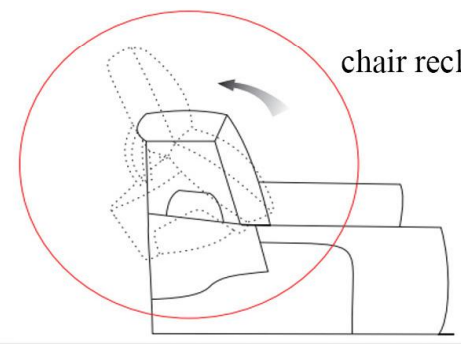

2

lock bracket to fix sofa sectional

3

wireless charger

4

chaise reclining

chair reclining

Living Spaces Information	
LS SKU:	268558
LS Product Name:	MORRO BAY 7PCS POWER RECLINING SECTIONAL WITH RAF CHAISE & POWER HEADREST
Vendor Model #:	KM.718-1349
Vendor Collection:	SECTIONAL

CODE	PART #	DESCRIPTION	PIC	QUANTITY	NOTES
1	power cord in US standard	POWER LAF CHAIR		1	1 cord x 81" / 6.75 feet
2	power cord in US standard	POWER ARMLESS CHAIR		1	1 cord x 81" / 6.75 feet
3	power cord in US standard	ONE PLUG FOR USB, ONE PLUG FOR WIRELESS CHARGER		2	1 cord x 82.25" / 7 feet – for USB 1 cord x 27.5" – for wireless charger
4	power cord in US standard	POWER RAF CHAISE		1	1 cord x 81" / 6.75 feet