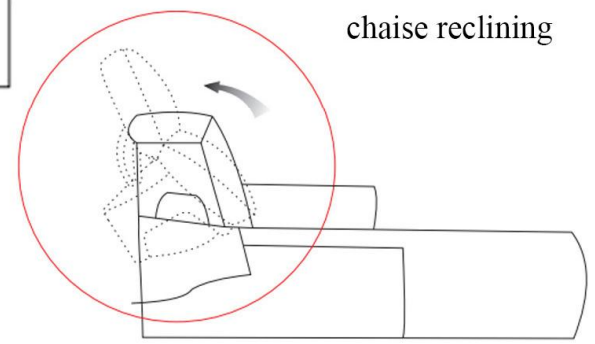

2

lock bracket to fix sofa sectional

3

wireless charger

4

chaise reclining

chair reclining

Living Spaces Information	
LS SKU:	268558
LS Product Name:	MORRO BAY 7PCS POWER RECLINING SECTIONAL WITH RAF CHAISE & POWER HEADREST
Vendor Model #:	KM.718-1349
Vendor Collection:	SECTIONAL

CODE	PART #	DESCRIPTION	PIC	QUANTITY	NOTES
1	power cord in US standard	POWER LAF CHAIR		1	1 cord x 81" / 6.75 feet
2	power cord in US standard	POWER ARMLESS CHAIR		1	1 cord x 81" / 6.75 feet
3	power cord in US standard	ONE PLUG FOR USB, ONE PLUG FOR WIRELESS CHARGER		2	1 cord x 82.25" / 7 feet – for USB 1 cord x 27.5" – for wireless charger
4	power cord in US standard	POWER RAF CHAISE		1	1 cord x 81" / 6.75 feet