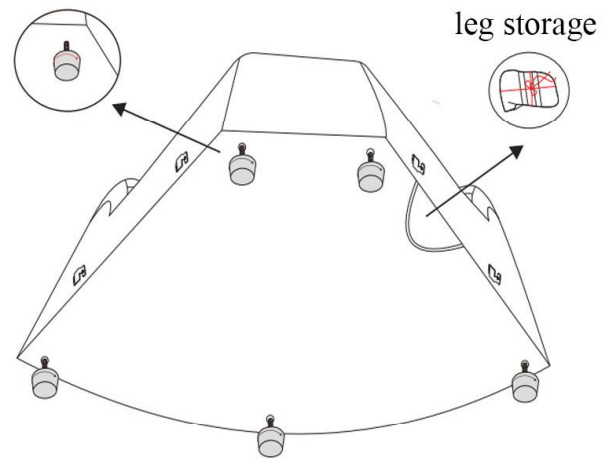

LIVING SPACES

A	KM.718-A corner sofa leg		5x
B	KM.718-B manual armless chair leg		8x

268558
 MORRO BAY 7 PCS POWER RECLINING
 SECTIONAL WITH RAF CHAISE POWER
 HEADREST

1

rotate the legs to fix corner base

2

lock bracket to fix sofa sectional

3

wireless charger

4

chaise reclining

chair reclining

Living Spaces Information	
LS SKU:	268558
LS Product Name:	MORRO BAY 7PCS POWER RECLINING SECTIONAL WITH RAF CHAISE & POWER HEADREST
Vendor Model #:	KM.718-1349
Vendor Collection:	SECTIONAL

CODE	PART #	DESCRIPTION	PIC	QUANTITY	NOTES
1	power cord in US standard	POWER LAF CHAIR		1	1 cord x 81" / 6.75 feet
2	power cord in US standard	POWER ARMLESS CHAIR		1	1 cord x 81" / 6.75 feet
3	power cord in US standard	ONE PLUG FOR USB, ONE PLUG FOR WIRELESS CHARGER		2	1 cord x 82.25" / 7 feet – for USB 1 cord x 27.5" – for wireless charger
4	power cord in US standard	POWER RAF CHAISE		1	1 cord x 81" / 6.75 feet