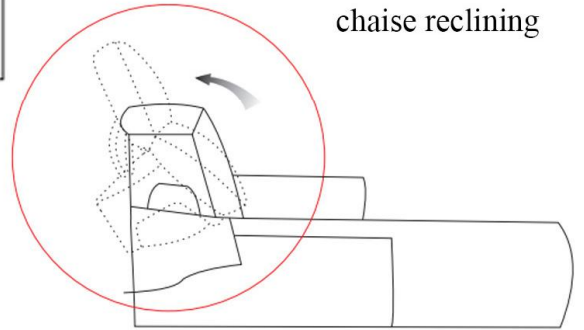

# LIVING SPACES

A	KM.718-A corner sofa leg	 5X
B	KM.718-B manual armless chair leg	 4X

268555  
 MORRO BAY 6 PCS POWER RECLINING  
 SECTIONAL WITH RAF CHAISE

**1**

rotate the legs to fix corner base

**2**

lock bracket to fix sofa sectional

**3**

wireless charger

**4**

chaise reclining

chair reclining

Living Spaces Information	
LS SKU:	268555
LS Product Name:	MORRO BAY 6PCS POWER RECLINING SECTIONAL WITH RAF CHAISE
Vendor Model #:	KM. 718-1349
Vendor Collection:	SECTIONAL

CODE	PART #	DESCRIPTION	PIC	QUANTITY	NOTES
1	power cord in US standard	POWER LAF CHAIR		1	1 cord x 81" / 6.75 feet
2	power cord in US standard	POWER ARMLESS CHAIR		1	1 cord x 81" / 6.75 feet
3	power cord in US standard	ONE PLUG FOR USB, ONE PLUG FOR WIRELESS CHARGER		2	1 cord x 82.25" / 7 feet – for USB 1 cord x 27.5" – for wireless charger
4	power cord in US standard	POWER RAF CHAISE		1	1 cord x 81" / 6.75 feet