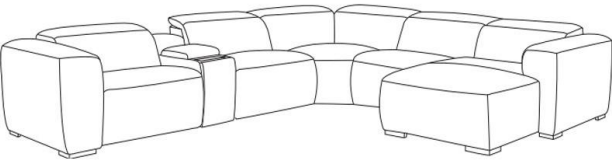

# LIVING SPACES

A	KM.718-A corner sofa leg	 5X
B	KM.718-B manual armless chair leg	 4X

268555  
 MORRO BAY 6 PCS POWER RECLINING  
 SECTIONAL WITH RAF CHAISE

**1**

rotate the legs to fix corner base

**2**

lock bracket to fix sofa sectional

**3**

wireless charger

**4**

chaise reclining

chair reclining

Living Spaces Information	
LS SKU:	268555
LS Product Name:	MORRO BAY 6PCS POWER RECLINING SECTIONAL WITH RAF CHAISE
Vendor Model #:	KM. 718-1349
Vendor Collection:	SECTIONAL

CODE	PART #	DESCRIPTION	PIC	QUANTITY	NOTES
1	power cord in US standard	POWER LAF CHAIR		1	1 cord x 81" / 6.75 feet
2	power cord in US standard	POWER ARMLESS CHAIR		1	1 cord x 81" / 6.75 feet
3	power cord in US standard	ONE PLUG FOR USB, ONE PLUG FOR WIRELESS CHARGER		2	1 cord x 82.25" / 7 feet – for USB 1 cord x 27.5" – for wireless charger
4	power cord in US standard	POWER RAF CHAISE		1	1 cord x 81" / 6.75 feet