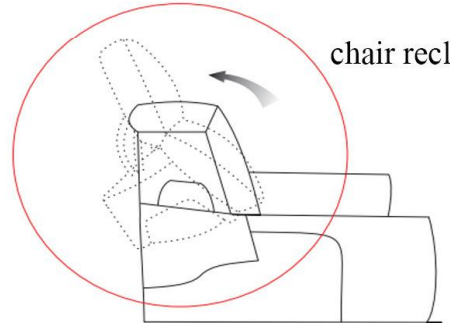

**3**

wireless charger

**4**

chaise reclining

chair reclining

Living Spaces Information	
LS SKU:	268555
LS Product Name:	MORRO BAY 6PCS POWER RECLINING SECTIONAL WITH RAF CHAISE
Vendor Model #:	KM. 718-1349
Vendor Collection:	SECTIONAL

CODE	PART #	DESCRIPTION	PIC	QUANTITY	NOTES
1	power cord in US standard	POWER LAF CHAIR		1	1 cord x 81" / 6.75 feet
2	power cord in US standard	POWER ARMLESS CHAIR		1	1 cord x 81" / 6.75 feet
3	power cord in US standard	ONE PLUG FOR USB, ONE PLUG FOR WIRELESS CHARGER		2	1 cord x 82.25" / 7 feet – for USB 1 cord x 27.5" – for wireless charger
4	power cord in US standard	POWER RAF CHAISE		1	1 cord x 81" / 6.75 feet