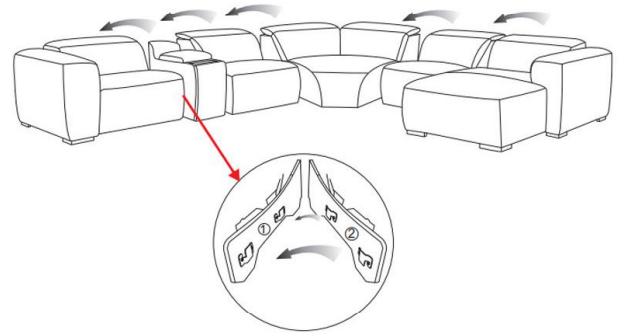

# LIVING SPACES

A	KM.718-A corner sofa leg	 5X
B	KM.718-B manual armless chair leg	 4X

268555  
 MORRO BAY 6 PCS POWER RECLINING  
 SECTIONAL WITH RAF CHAISE

**1**

rotate the legs to fix corner base

**2**

lock bracket to fix sofa sectional

**3**

wireless charger

**4**

chaise reclining

chair reclining

Living Spaces Information	
LS SKU:	268555
LS Product Name:	MORRO BAY 6PCS POWER RECLINING SECTIONAL WITH RAF CHAISE
Vendor Model #:	KM. 718-1349
Vendor Collection:	SECTIONAL

CODE	PART #	DESCRIPTION	PIC	QUANTITY	NOTES
1	power cord in US standard	POWER LAF CHAIR		1	1 cord x 81" / 6.75 feet
2	power cord in US standard	POWER ARMLESS CHAIR		1	1 cord x 81" / 6.75 feet
3	power cord in US standard	ONE PLUG FOR USB, ONE PLUG FOR WIRELESS CHARGER		2	1 cord x 82.25" / 7 feet – for USB 1 cord x 27.5" – for wireless charger
4	power cord in US standard	POWER RAF CHAISE		1	1 cord x 81" / 6.75 feet