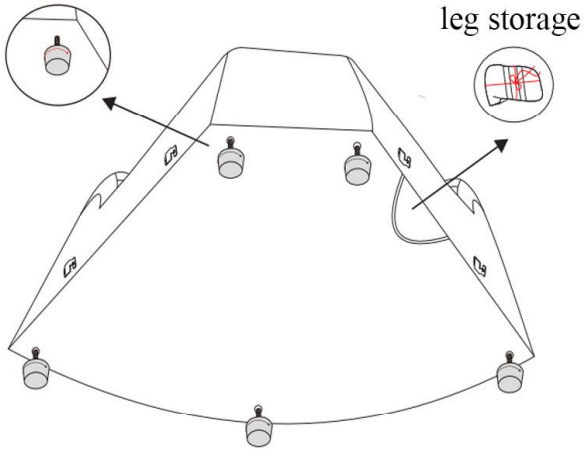

# LIVING SPACES

A	KM.718-A corner sofa leg	 5X
B	KM.718-B manual armless chair leg	 4X

268555  
 MORRO BAY 6 PCS POWER RECLINING  
 SECTIONAL WITH RAF CHAISE

**1**

rotate the legs to fix corner base

**2**

lock bracket to fix sofa sectional

**3**

wireless charger

**4**

chaise reclining

chair reclining

Living Spaces Information	
LS SKU:	268555
LS Product Name:	MORRO BAY 6PCS POWER RECLINING SECTIONAL WITH RAF CHAISE
Vendor Model #:	KM. 718-1349
Vendor Collection:	SECTIONAL

CODE	PART #	DESCRIPTION	PIC	QUANTITY	NOTES
1	power cord in US standard	POWER LAF CHAIR		1	1 cord x 81" / 6.75 feet
2	power cord in US standard	POWER ARMLESS CHAIR		1	1 cord x 81" / 6.75 feet
3	power cord in US standard	ONE PLUG FOR USB, ONE PLUG FOR WIRELESS CHARGER		2	1 cord x 82.25" / 7 feet – for USB 1 cord x 27.5" – for wireless charger
4	power cord in US standard	POWER RAF CHAISE		1	1 cord x 81" / 6.75 feet