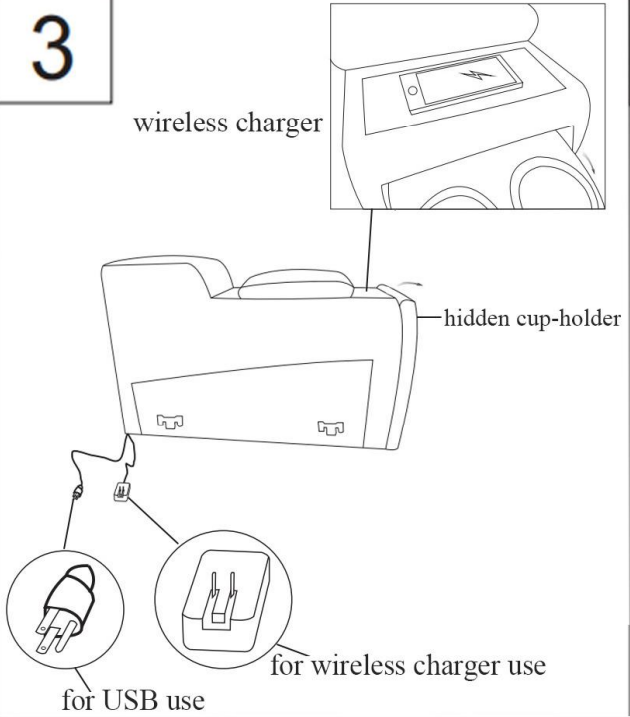

# LIVING SPACES

A	KM.718-A corner sofa leg	 5X
B	KM.718-B manual armless chair leg	 4X

268555  
 MORRO BAY 6 PCS POWER RECLINING  
 SECTIONAL WITH RAF CHAISE

**1**

rotate the legs to fix corner base

**2**

lock bracket to fix sofa sectional

**3**

wireless charger

**4**

chaise reclining

chair reclining

Living Spaces Information	
LS SKU:	268555
LS Product Name:	MORRO BAY 6PCS POWER RECLINING SECTIONAL WITH RAF CHAISE
Vendor Model #:	KM. 718-1349
Vendor Collection:	SECTIONAL

CODE	PART #	DESCRIPTION	PIC	QUANTITY	NOTES
1	power cord in US standard	POWER LAF CHAIR		1	1 cord x 81" / 6.75 feet
2	power cord in US standard	POWER ARMLESS CHAIR		1	1 cord x 81" / 6.75 feet
3	power cord in US standard	ONE PLUG FOR USB, ONE PLUG FOR WIRELESS CHARGER		2	1 cord x 82.25" / 7 feet – for USB 1 cord x 27.5" – for wireless charger
4	power cord in US standard	POWER RAF CHAISE		1	1 cord x 81" / 6.75 feet