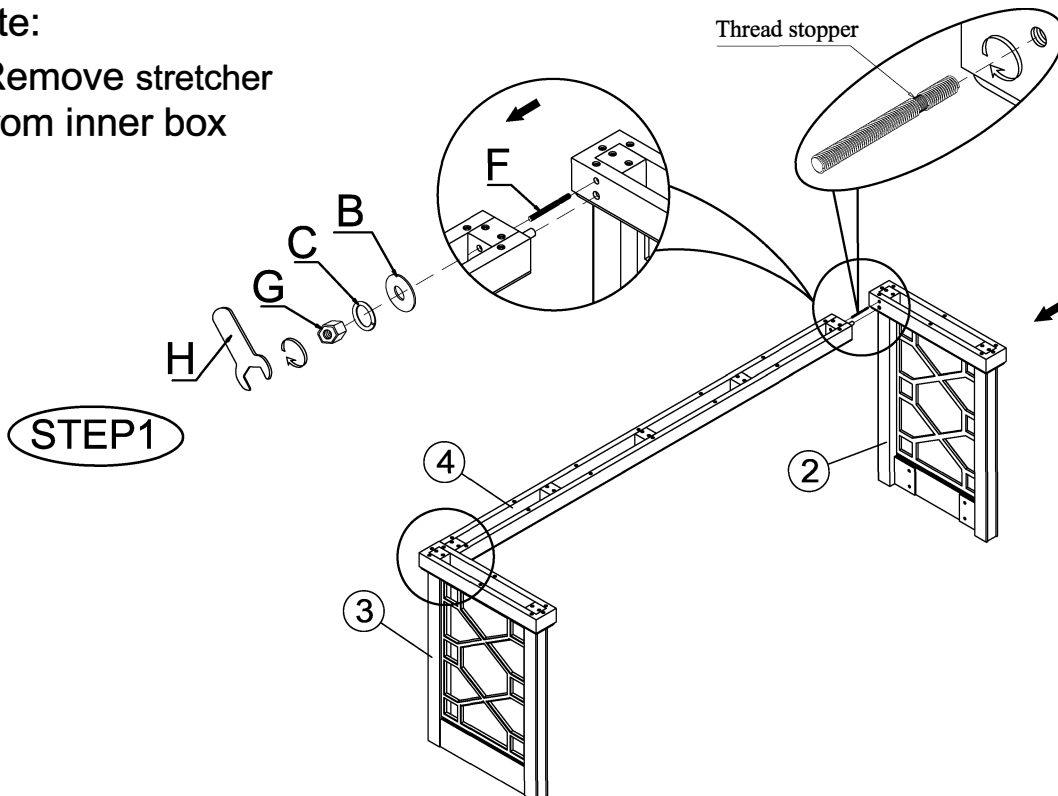

Assembly Instruction

Sundance Everywhere Console Table

268072

PARTS LIST:

①	②	③	④
TABLE TOP: 1PC	LEFT FRAME LEG: 1PC	RIGHT FRAME LEG: 1PC	STRETCHER: 1PC

⑤

HARDWARE LIST

NO.	Drawing	Description	
A		Bolt (Ø5/16"x1-1/8")	8pcs
B		Flat washer (Ø5/16"x16mm)	10pcs
C		Spring washer (Ø5/16")	10pcs
D		Allen wrench (5mm)	1pc
E		Wood cap(Ø18x10mm)	8pcs
F		Threaded bolt Ø5/16" X3-1/2"	2pcs
G		Hex nut (Ø5/16")	2pcs
H		Ø5/16" Wrench(12mm)	1pc
I		Clip plastic	4pcs
J		Wood screw(Ø8*5/8")	4pcs

Note:

1. Remove stretcher from inner box

Sundance Everywhere Console Table

268072

Sundance Everywhere Console Table

268072

OPTION 1: POWER SUPPLY

OPTION 2: POWER SUPPLY