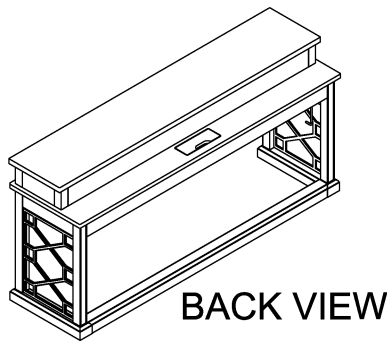

Assembly Instruction

Sundance Everywhere Console Table

268072

PARTS LIST:

①	②	③	④
TABLE TOP: 1PC	LEFT FRAME LEG: 1PC	RIGHT FRAME LEG: 1PC	STRETCHER: 1PC

⑤

HARDWARE LIST

NO.	Drawing	Description	
A		Bolt (Ø5/16"x1-1/8")	8pcs
B		Flat washer (Ø5/16"x16mm)	10pcs
C		Spring washer (Ø5/16")	10pcs
D		Allen wrench (5mm)	1pc
E		Wood cap(Ø18x10mm)	8pcs
F		Threaded bolt Ø5/16" X3-1/2"	2pcs
G		Hex nut (Ø5/16")	2pcs
H		Ø5/16" Wrench(12mm)	1pc
I		Clip plastic	4pcs
J		Wood screw(Ø8*5/8")	4pcs