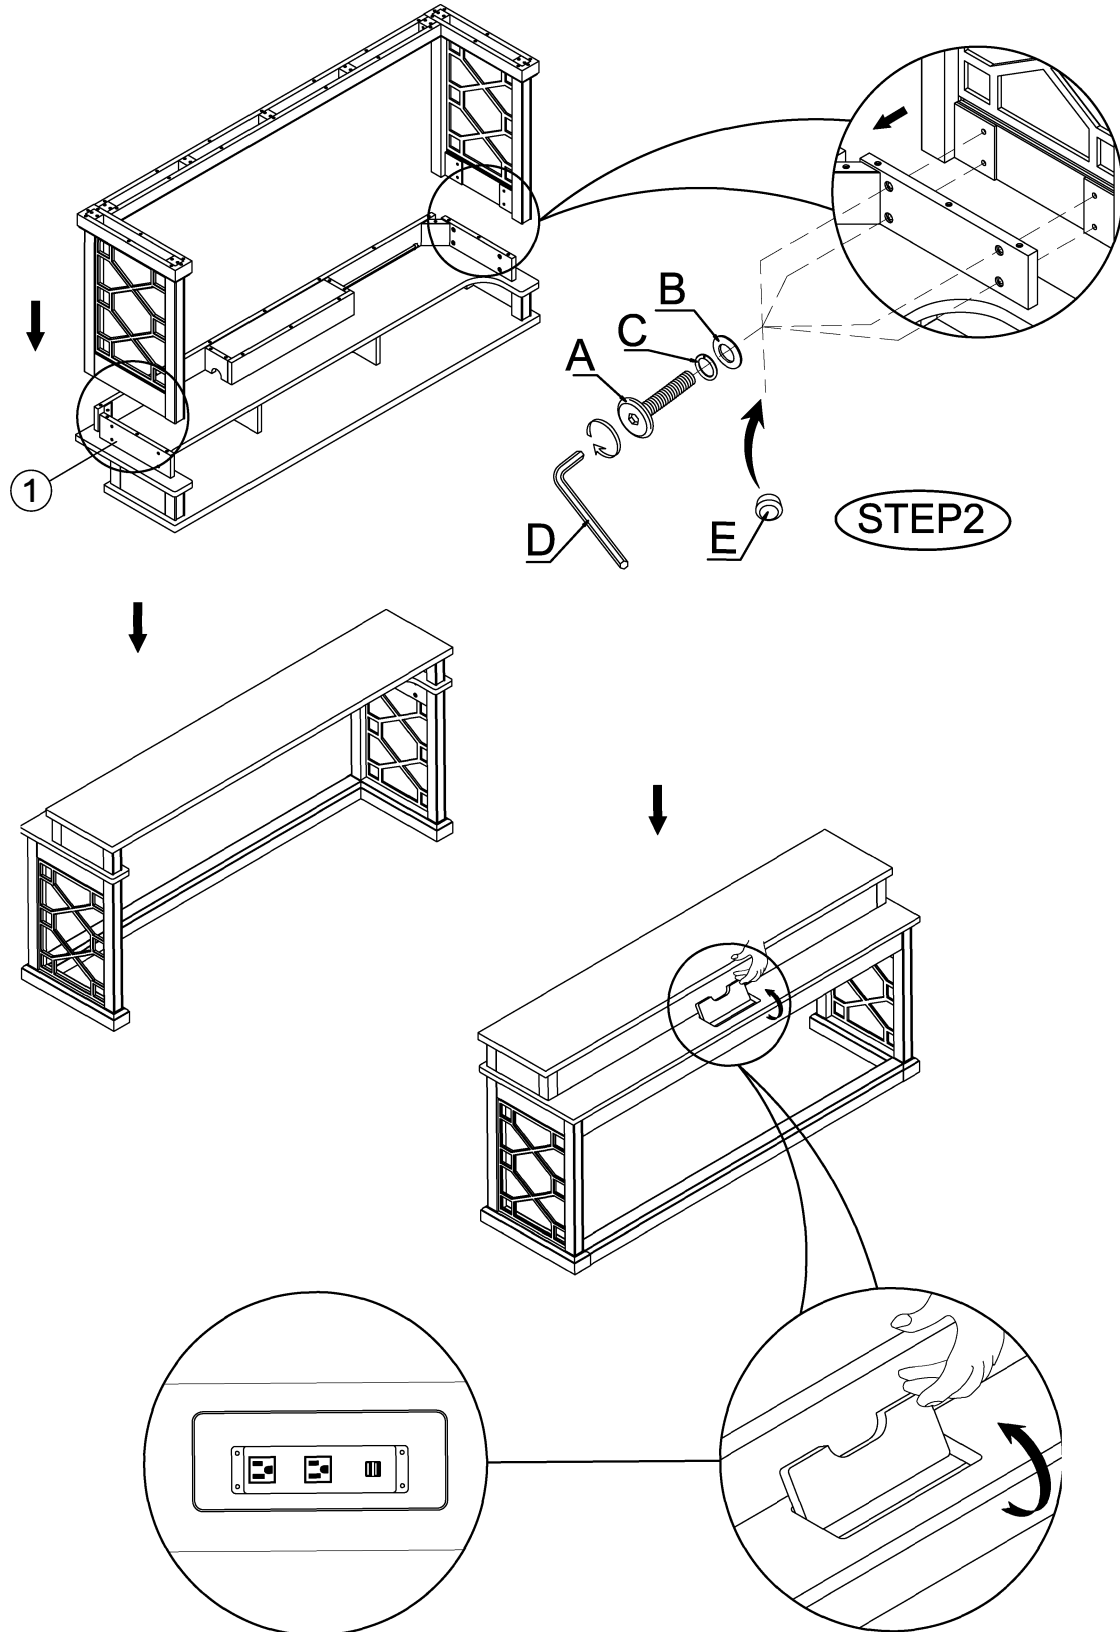

Assembly Instruction

Sundance Everywhere Console Table

268072

PARTS LIST:

①	②	③	④
TABLE TOP: 1PC	LEFT FRAME LEG: 1PC	RIGHT FRAME LEG: 1PC	STRETCHER: 1PC

⑤

HARDWARE LIST

NO.	Drawing	Description	
A		Bolt (Ø5/16"x1-1/8")	8pcs
B		Flat washer (Ø5/16"x16mm)	10pcs
C		Spring washer (Ø5/16")	10pcs
D		Allen wrench (5mm)	1pc
E		Wood cap(Ø18x10mm)	8pcs
F		Threaded bolt Ø5/16" X3-1/2"	2pcs
G		Hex nut (Ø5/16")	2pcs
H		Ø5/16" Wrench(12mm)	1pc
I		Clip plastic	4pcs
J		Wood screw(Ø8*5/8")	4pcs

Note:

1. Remove stretcher from inner box

Sundance Everywhere Console Table

268072

Sundance Everywhere Console Table

268072

OPTION 1: POWER SUPPLY

OPTION 2: POWER SUPPLY