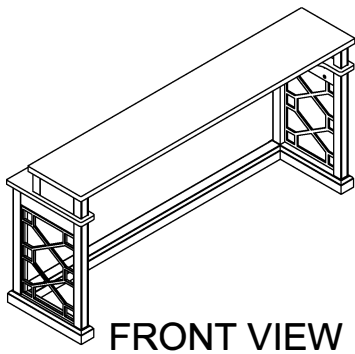

Assembly Instruction

Sundance Everywhere Console Table

268072

PARTS LIST:

①	②	③	④
TABLE TOP: 1PC	LEFT FRAME LEG: 1PC	RIGHT FRAME LEG: 1PC	STRETCHER: 1PC

⑤

HARDWARE LIST

NO.	Drawing	Description	
A		Bolt (Ø5/16"x1-1/8")	8pcs
B		Flat washer (Ø5/16"x16mm)	10pcs
C		Spring washer (Ø5/16")	10pcs
D		Allen wrench (5mm)	1pc
E		Wood cap(Ø18x10mm)	8pcs
F		Threaded bolt Ø5/16" X3-1/2"	2pcs
G		Hex nut (Ø5/16")	2pcs
H		Ø5/16" Wrench(12mm)	1pc
I		Clip plastic	4pcs
J		Wood screw(Ø8*5/8")	4pcs