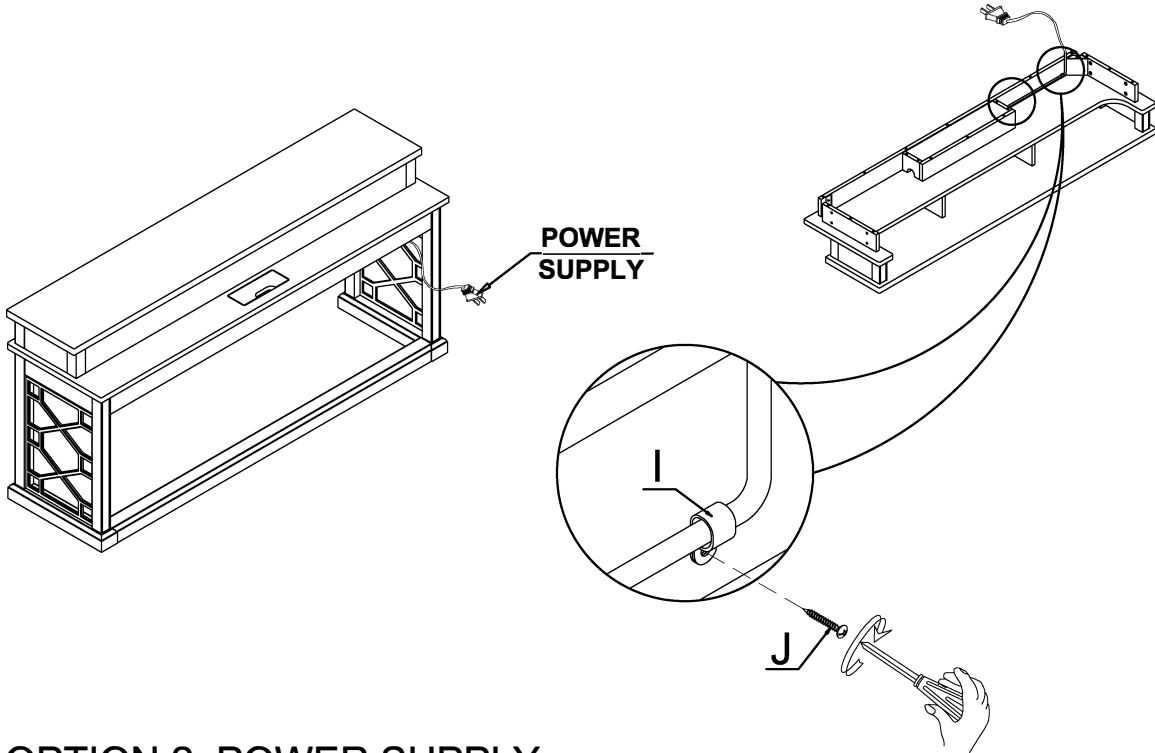

Assembly Instruction

Sundance Everywhere Console Table

268072

PARTS LIST:

①	②	③	④
TABLE TOP: 1PC	LEFT FRAME LEG: 1PC	RIGHT FRAME LEG: 1PC	STRETCHER: 1PC

⑤

HARDWARE LIST

NO.	Drawing	Description	
A		Bolt (Ø5/16"x1-1/8")	8pcs
B		Flat washer (Ø5/16"x16mm)	10pcs
C		Spring washer (Ø5/16")	10pcs
D		Allen wrench (5mm)	1pc
E		Wood cap(Ø18x10mm)	8pcs
F		Threaded bolt Ø5/16" X3-1/2"	2pcs
G		Hex nut (Ø5/16")	2pcs
H		Ø5/16" Wrench(12mm)	1pc
I		Clip plastic	4pcs
J		Wood screw(Ø8*5/8")	4pcs

Note:

1. Remove stretcher from inner box

Sundance Everywhere Console Table

268072

Sundance Everywhere Console Table

268072

OPTION 1: POWER SUPPLY

OPTION 2: POWER SUPPLY