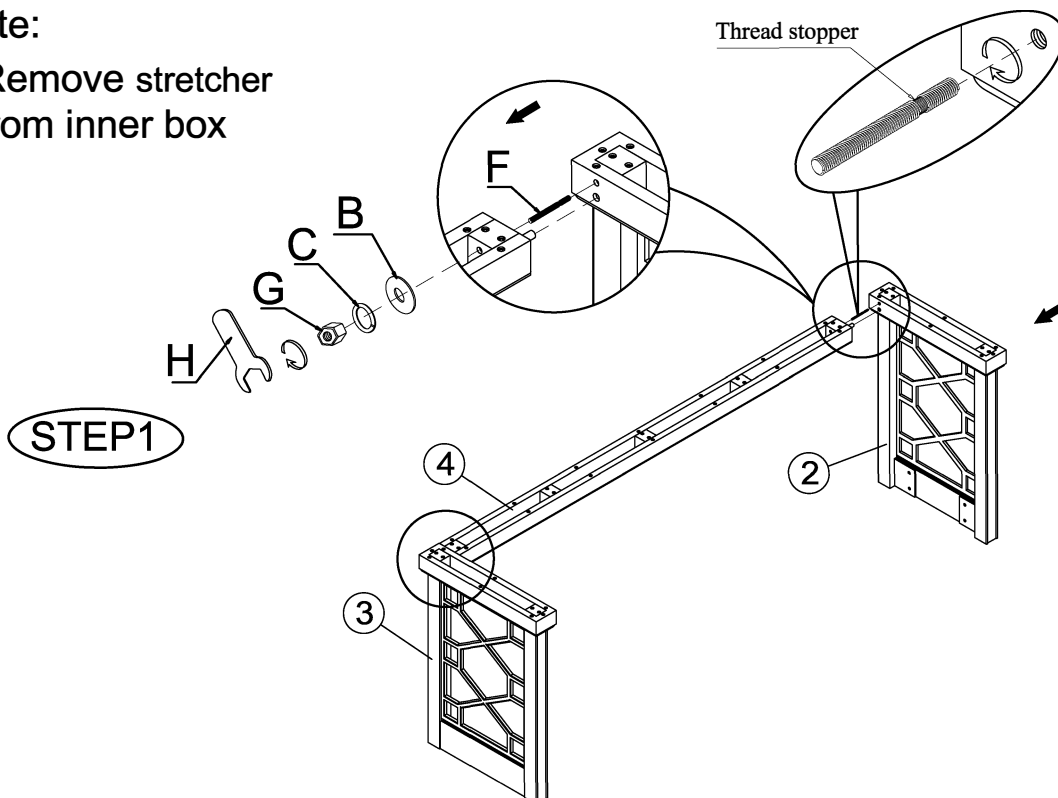

Assembly Instruction

Sundance Everywhere Console Table

268071

PARTS LIST:

①	②	③	④
TABLE TOP: 1PC	LEFT FRAME LEG: 1PC	RIGHT FRAME LEG: 1PC	STRETCHER: 1PC

⑤

HARDWARE LIST

NO.	Drawing	Description	
A		Bolt (Ø5/16"x1-1/8")	8pcs
B		Flat washer (Ø5/16"x16mm)	10pcs
C		Spring washer (Ø5/16")	10pcs
D		Allen wrench (5mm)	1pc
E		Wood cap(Ø18x10mm)	8pcs
F		Threaded bolt Ø5/16" X3-1/2"	2pcs
G		Hex nut (Ø5/16")	2pcs
H		Ø5/16" Wrench(12mm)	1pc
I		Clip plastic	4pcs
J		Wood screw(Ø8*5/8")	4pcs

Note:

1. Remove stretcher from inner box

Sundance Everywhere Console Table

268071

Sundance Everywhere Console Table

268071

OPTION 1: POWER SUPPLY

OPTION 2: POWER SUPPLY