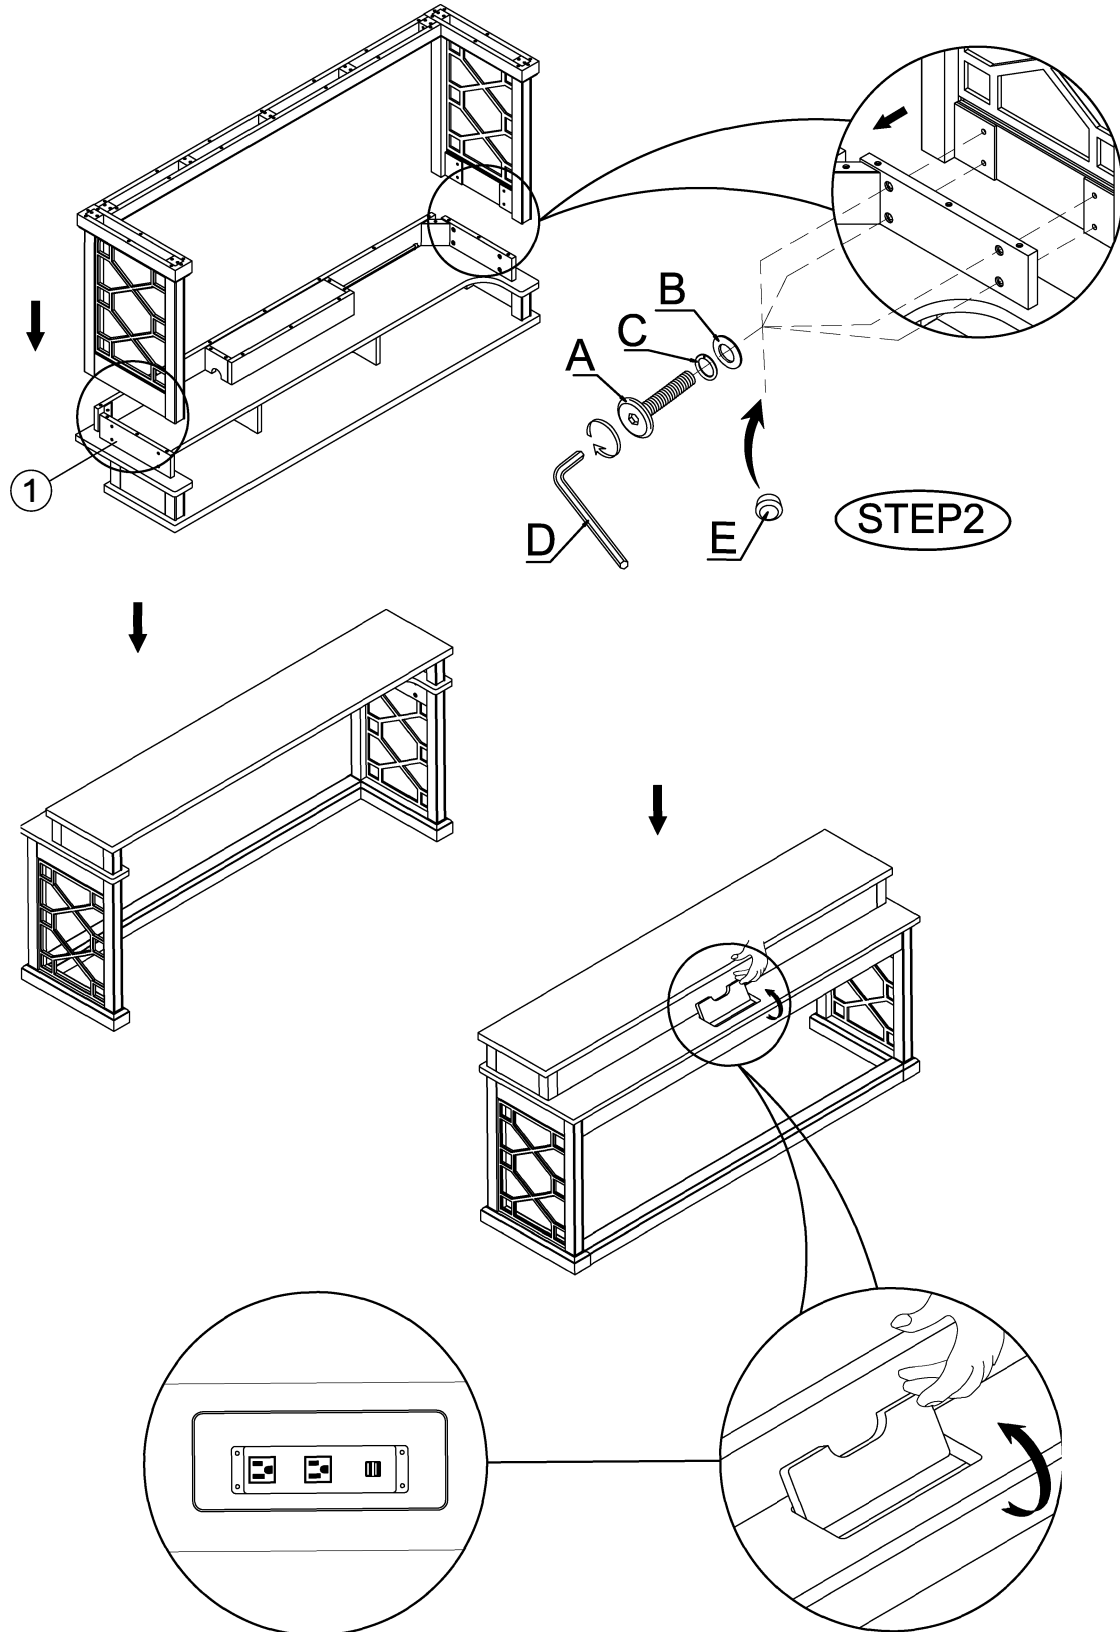

Assembly Instruction

Sundance Everywhere Console Table

268071

PARTS LIST:

①	②	③	④
TABLE TOP: 1PC	LEFT FRAME LEG: 1PC	RIGHT FRAME LEG: 1PC	STRETCHER: 1PC

⑤

HARDWARE LIST

NO.	Drawing	Description	
A		Bolt (Ø5/16"x1-1/8")	8pcs
B		Flat washer (Ø5/16"x16mm)	10pcs
C		Spring washer (Ø5/16")	10pcs
D		Allen wrench (5mm)	1pc
E		Wood cap(Ø18x10mm)	8pcs
F		Threaded bolt Ø5/16" X3-1/2"	2pcs
G		Hex nut (Ø5/16")	2pcs
H		Ø5/16" Wrench(12mm)	1pc
I		Clip plastic	4pcs
J		Wood screw(Ø8*5/8")	4pcs

Note:

1. Remove stretcher from inner box

Sundance Everywhere Console Table

268071

Sundance Everywhere Console Table

268071

OPTION 1: POWER SUPPLY

OPTION 2: POWER SUPPLY