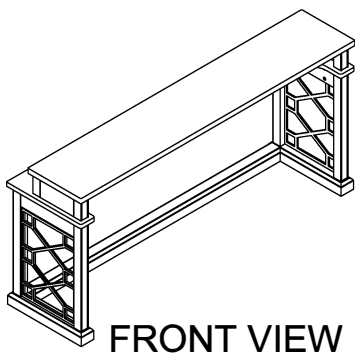

Assembly Instruction

Sundance Everywhere Console Table

268071

PARTS LIST:

①	②	③	④
TABLE TOP: 1PC	LEFT FRAME LEG: 1PC	RIGHT FRAME LEG: 1PC	STRETCHER: 1PC

⑤

HARDWARE LIST

NO.	Drawing	Description	
A		Bolt (Ø5/16"x1-1/8")	8pcs
B		Flat washer (Ø5/16"x16mm)	10pcs
C		Spring washer (Ø5/16")	10pcs
D		Allen wrench (5mm)	1pc
E		Wood cap(Ø18x10mm)	8pcs
F		Threaded bolt Ø5/16" X3-1/2"	2pcs
G		Hex nut (Ø5/16")	2pcs
H		Ø5/16" Wrench(12mm)	1pc
I		Clip plastic	4pcs
J		Wood screw(Ø8*5/8")	4pcs