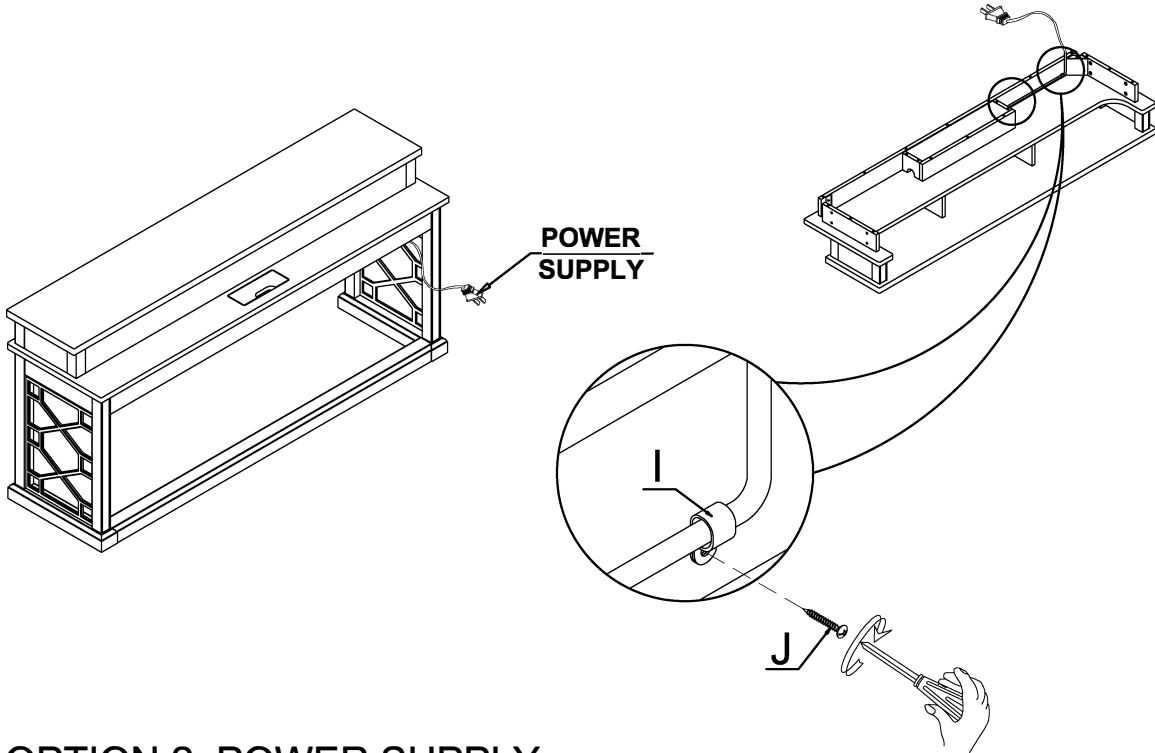

Assembly Instruction

Sundance Everywhere Console Table

268071

PARTS LIST:

①	②	③	④
TABLE TOP: 1PC	LEFT FRAME LEG: 1PC	RIGHT FRAME LEG: 1PC	STRETCHER: 1PC

⑤

HARDWARE LIST

NO.	Drawing	Description	
A		Bolt (Ø5/16"x1-1/8")	8pcs
B		Flat washer (Ø5/16"x16mm)	10pcs
C		Spring washer (Ø5/16")	10pcs
D		Allen wrench (5mm)	1pc
E		Wood cap(Ø18x10mm)	8pcs
F		Threaded bolt Ø5/16" X3-1/2"	2pcs
G		Hex nut (Ø5/16")	2pcs
H		Ø5/16" Wrench(12mm)	1pc
I		Clip plastic	4pcs
J		Wood screw(Ø8*5/8")	4pcs

Note:

1. Remove stretcher from inner box

Sundance Everywhere Console Table

268071

Sundance Everywhere Console Table

268071

OPTION 1: POWER SUPPLY

OPTION 2: POWER SUPPLY