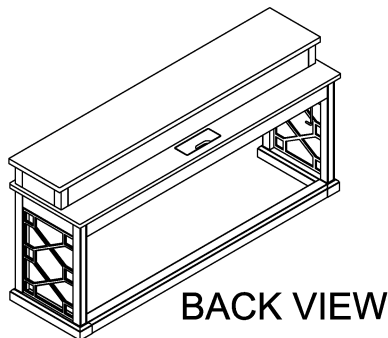

Assembly Instruction

Sundance Everywhere Console Table

268071

PARTS LIST:

①	②	③	④
TABLE TOP: 1PC	LEFT FRAME LEG: 1PC	RIGHT FRAME LEG: 1PC	STRETCHER: 1PC

⑤

HARDWARE LIST

NO.	Drawing	Description	
A		Bolt (Ø5/16"x1-1/8")	8pcs
B		Flat washer (Ø5/16"x16mm)	10pcs
C		Spring washer (Ø5/16")	10pcs
D		Allen wrench (5mm)	1pc
E		Wood cap(Ø18x10mm)	8pcs
F		Threaded bolt Ø5/16" X3-1/2"	2pcs
G		Hex nut (Ø5/16")	2pcs
H		Ø5/16" Wrench(12mm)	1pc
I		Clip plastic	4pcs
J		Wood screw(Ø8*5/8")	4pcs