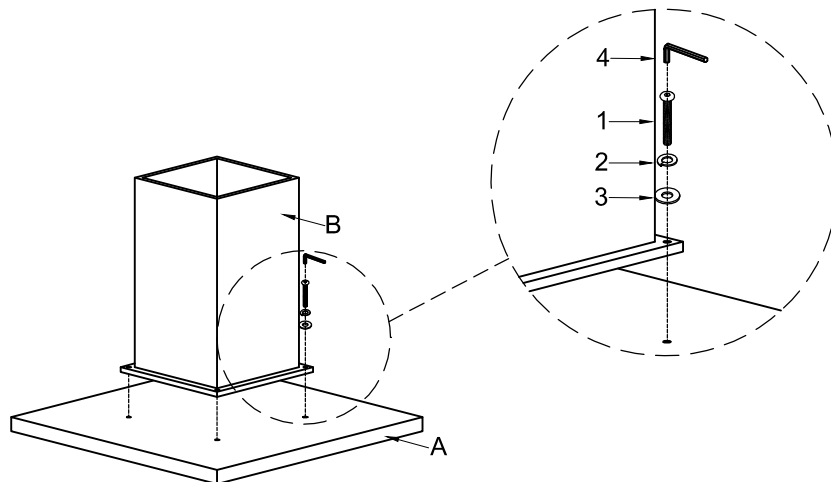

MODESTO CEMENT TABLE ASSEMBLY INSTRUCTIONS

PARTS PACKING CONFIGURATIONS

BOX #1

A. CEMENT TOP 1 PC

BOX #2

B. PEDESTAL BASE 1 PC

HARDWARE PACKED WITH BOX #2

No	Description	Photo	Quantity
1	ALLEN BOLT (5/16 x 1-1/2)		4 PCS
2	LOCK WASHER (5/16)		4 PCS
3	FLAT WASHER (5/16)		4 PCS
4	ALLEN KEY		1 PC

MODESTO CEMENT TABLE FULLY ASSEMBLED

STEP 1:

FULLY ASSEMBLED