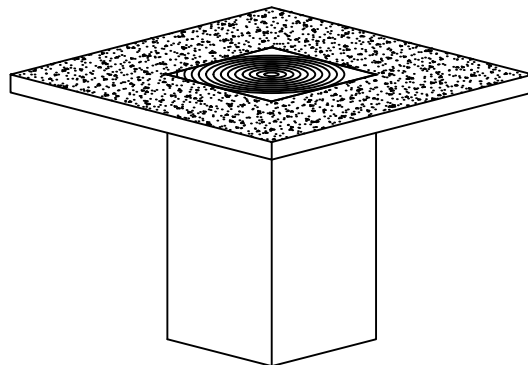

MODESTO CEMENT TABLE ASSEMBLY INSTRUCTIONS

PARTS PACKING CONFIGURATIONS

BOX #1

A. CEMENT TOP 1 PC

BOX #2

B. PEDESTAL BASE 1 PC

HARDWARE PACKED WITH BOX #2

No	Description	Photo	Quantity
1	ALLEN BOLT (5/16 x 1-1/2)		4 PCS
2	LOCK WASHER (5/16)		4 PCS
3	FLAT WASHER (5/16)		4 PCS
4	ALLEN KEY		1 PC

MODESTO CEMENT TABLE FULLY ASSEMBLED

STEP 1:

FULLY ASSEMBLED