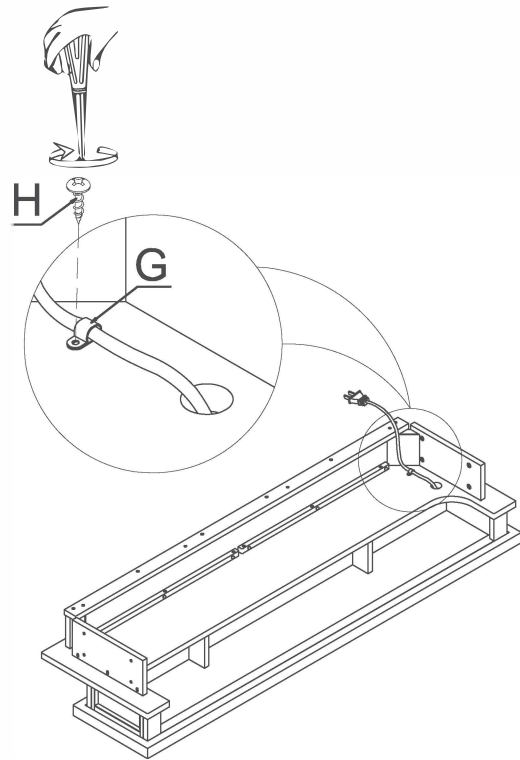

Assembly Instruction

Americana Modern Everywhere Console Table

268019

PARTS LIST:

① 	② 	③ 	④ 
TABLE TOP: 1PC	LEFT FRAME LEG: 1PC	RIGHT FRAME LEG: 1PC	STRETCHER: 1PC

FRONT VIEW

BACK VIEW

⑤ HARDWARE LIST			
NO.	Drawing	Description	
A		Bolt (Ø5/16"x1-1/8")	12pcs
B		Flat washer (Ø5/16"x16mm)	12pcs
C		Spring washer (Ø5/16")	12pcs
D		Allen wrench (5mm)	1pc
E		Wood cap (Ø18x10mm)	8pcs
F		Long screw (Ø8*1-1/2")	2pcs
G		Clip plastic	2pcs
H		Short screw (Ø8*5/8")	2pcs

Note:

1. Remove frame leg from inner box

OPTION 1: POWER SUPPLY

OPTION 2: POWER SUPPLY