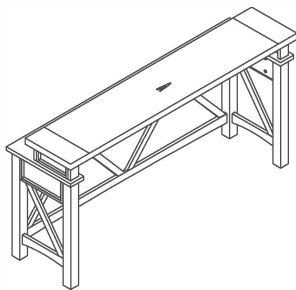

Assembly Instruction

Americana Modern Everywhere Console Table

268019

PARTS LIST:

① 	② 	③ 	④ 
TABLE TOP: 1PC	LEFT FRAME LEG: 1PC	RIGHT FRAME LEG: 1PC	STRETCHER: 1PC

FRONT VIEW

BACK VIEW

⑤ HARDWARE LIST			
NO.	Drawing	Description	
A		Bolt (Ø5/16"x1-1/8")	12pcs
B		Flat washer (Ø5/16"x16mm)	12pcs
C		Spring washer (Ø5/16")	12pcs
D		Allen wrench (5mm)	1pc
E		Wood cap (Ø18x10mm)	8pcs
F		Long screw (Ø8*1-1/2")	2pcs
G		Clip plastic	2pcs
H		Short screw (Ø8*5/8")	2pcs