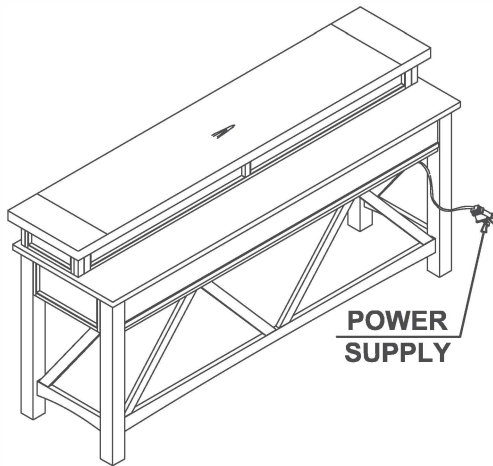

Assembly Instruction

Americana Modern Everywhere Console Table

268019

PARTS LIST:

① 	② 	③ 	④ 
TABLE TOP: 1PC	LEFT FRAME LEG: 1PC	RIGHT FRAME LEG: 1PC	STRETCHER: 1PC

FRONT VIEW

BACK VIEW

⑤ HARDWARE LIST			
NO.	Drawing	Description	
A		Bolt (Ø5/16"x1-1/8")	12pcs
B		Flat washer (Ø5/16"x16mm)	12pcs
C		Spring washer (Ø5/16")	12pcs
D		Allen wrench (5mm)	1pc
E		Wood cap (Ø18x10mm)	8pcs
F		Long screw (Ø8*1-1/2")	2pcs
G		Clip plastic	2pcs
H		Short screw (Ø8*5/8")	2pcs

Note:

1. Remove frame leg from inner box

OPTION 1: POWER SUPPLY

OPTION 2: POWER SUPPLY