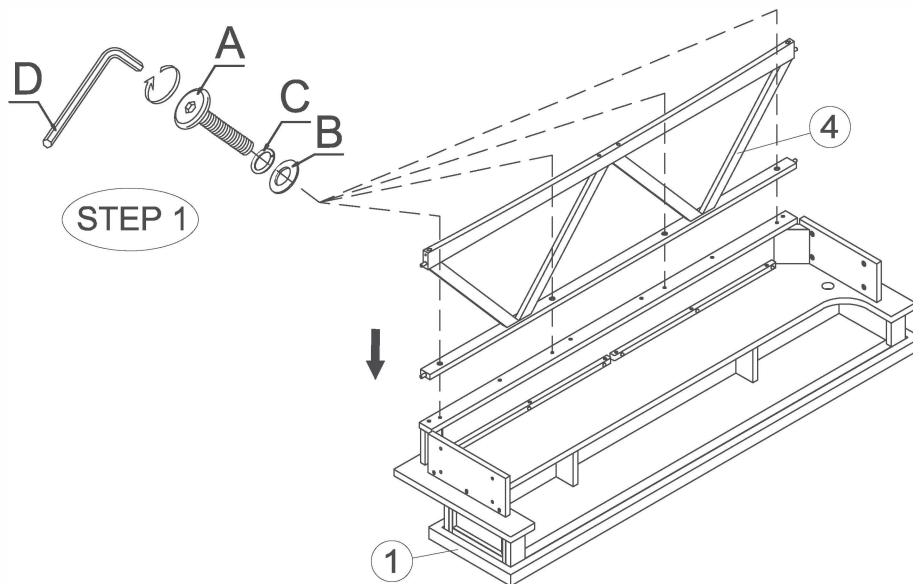

Assembly Instruction

Americana Modern Everywhere Console Table

268019

PARTS LIST:

① 	② 	③ 	④ 
TABLE TOP: 1PC	LEFT FRAME LEG: 1PC	RIGHT FRAME LEG: 1PC	STRETCHER: 1PC

FRONT VIEW

BACK VIEW

⑤ HARDWARE LIST			
NO.	Drawing	Description	
A		Bolt (Ø5/16"x1-1/8")	12pcs
B		Flat washer (Ø5/16"x16mm)	12pcs
C		Spring washer (Ø5/16")	12pcs
D		Allen wrench (5mm)	1pc
E		Wood cap (Ø18x10mm)	8pcs
F		Long screw (Ø8*1-1/2")	2pcs
G		Clip plastic	2pcs
H		Short screw (Ø8*5/8")	2pcs

Note:

1. Remove frame leg from inner box

OPTION 1: POWER SUPPLY

OPTION 2: POWER SUPPLY