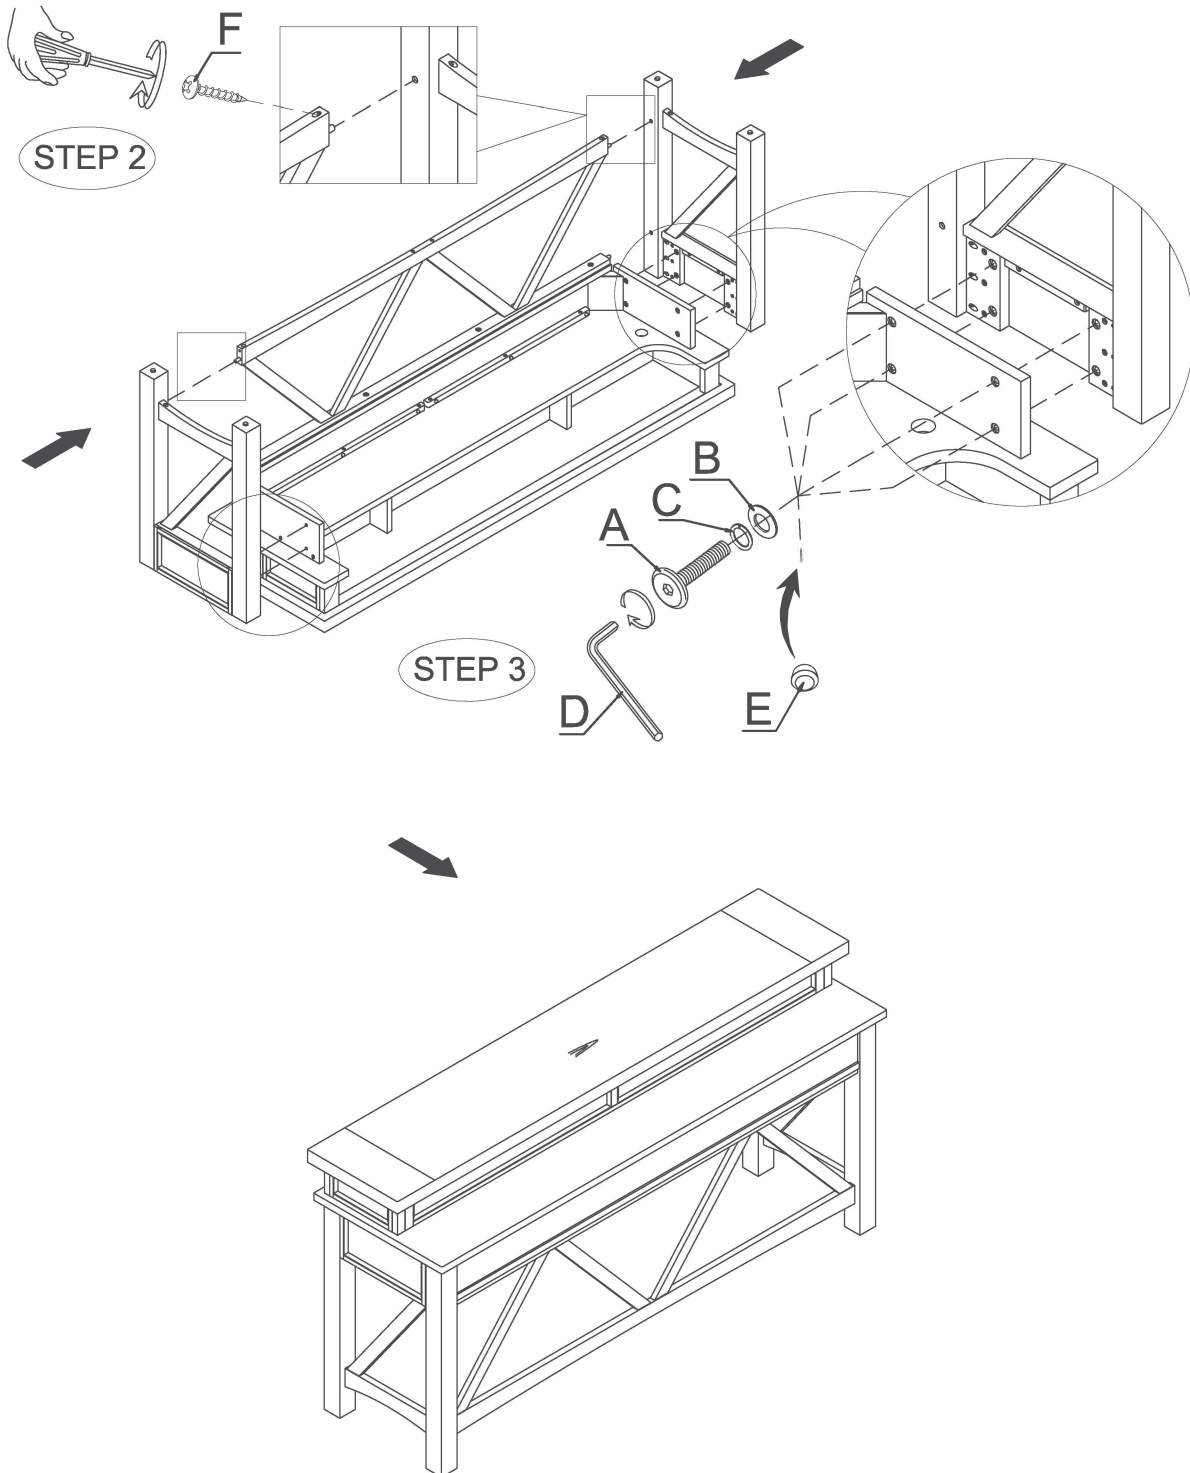

Assembly Instruction

Americana Modern Everywhere Console Table

268019

PARTS LIST:

① 	② 	③ 	④ 
TABLE TOP: 1PC	LEFT FRAME LEG: 1PC	RIGHT FRAME LEG: 1PC	STRETCHER: 1PC

FRONT VIEW

BACK VIEW

⑤ HARDWARE LIST			
NO.	Drawing	Description	
A		Bolt (Ø5/16"x1-1/8")	12pcs
B		Flat washer (Ø5/16"x16mm)	12pcs
C		Spring washer (Ø5/16")	12pcs
D		Allen wrench (5mm)	1pc
E		Wood cap (Ø18x10mm)	8pcs
F		Long screw (Ø8*1-1/2")	2pcs
G		Clip plastic	2pcs
H		Short screw (Ø8*5/8")	2pcs

Note:

1. Remove frame leg from inner box

OPTION 1: POWER SUPPLY

OPTION 2: POWER SUPPLY