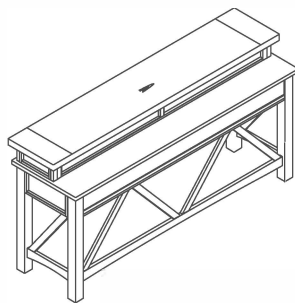

Assembly Instruction

Americana Modern Everywhere Console Table

268019

PARTS LIST:

① 	② 	③ 	④ 
TABLE TOP: 1PC	LEFT FRAME LEG: 1PC	RIGHT FRAME LEG: 1PC	STRETCHER: 1PC

FRONT VIEW

BACK VIEW

⑤ HARDWARE LIST			
NO.	Drawing	Description	
A		Bolt (Ø5/16"x1-1/8")	12pcs
B		Flat washer (Ø5/16"x16mm)	12pcs
C		Spring washer (Ø5/16")	12pcs
D		Allen wrench (5mm)	1pc
E		Wood cap (Ø18x10mm)	8pcs
F		Long screw (Ø8*1-1/2")	2pcs
G		Clip plastic	2pcs
H		Short screw (Ø8*5/8")	2pcs