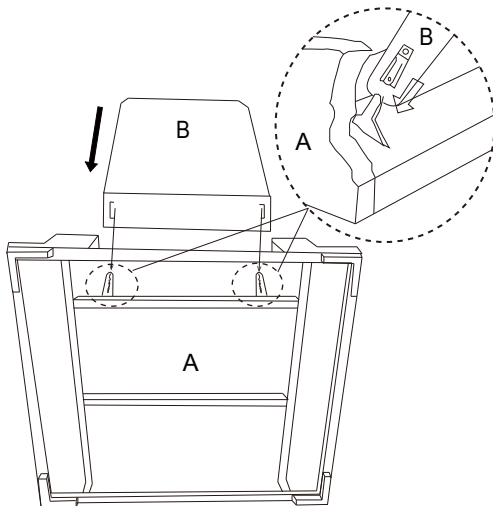

LIVING SPACES

CAPRI OUTDOOR POWER MOTION RECLINER
12C057A-W-2-PM
267853

Assembly Instruction

Parts List:

REF	DESCRIPTION	IMAGE	QTY
A	SOFA SEAT		1
B	SOFA BACK		1

Hardware List:

REF	DESCRIPTION	IMAGE	QTY

Diagram:

Step 1

Step 2

Assembly Steps:

Tip- Remove protective wrapping and lay all parts on floor. Identify all parts packed in carton against attached parts list to make sure all parts are presented.

Step 1: Please turn over the base face down on sofa and smooth surface. You have inserted it all the way. If you experience difficulty, insert the shaft into the bushing portion by using a twisting motion as you insert.

Step 2: Help the chair up, then the chair is now ready for use.

NOTE: IT IS USER'S RESPONSIBILITY TO MAKE SURE ALL PARTS ARE ASSEMBLED AND TIGHTENED PROPERLY AND SECURELY.