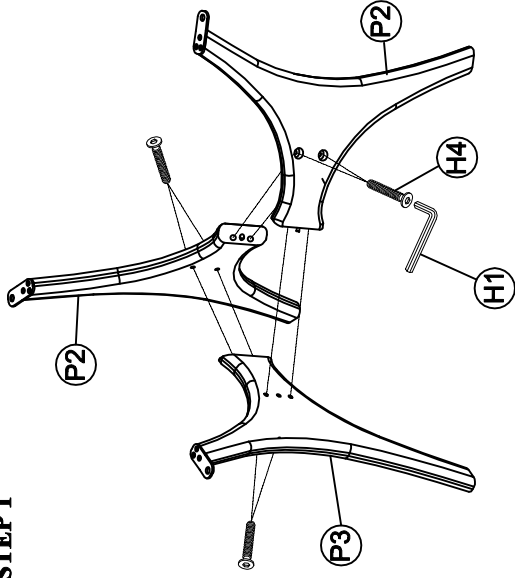

# TRIANGLE COFFEE TABLE

*Assembly instructions:*

PARTS LIST		IMAGE	QTY
No.	DESCRIPTION		
P1	TOP		1
P2	LEG 1		2
P3	LEG 2		1

**STEP 1**

HARDWARE LIST		IMAGE	QTY
No.	DESCRIPTION		
H1	BOLT 1/4" X 20mm		9
H2	SPRING WASHER		3
H3	FLAT WASHER		3
H4	ALLEN KEY		1
H5	WOODEN PLUG		6

**NOTE:** PO# is located underneath/ inside of each item. Please be prepared to provide this # should any claim be necessary.

**ASSEMBLY COMPLETED**