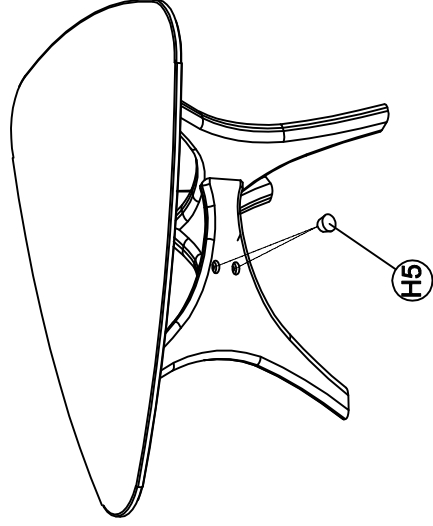

# TRIANGLE COFFEE TABLE

*Assembly instructions:*

PARTS LIST		IMAGE	QTY
No.	DESCRIPTION		
P1	TOP		1
P2	LEG 1		2
P3	LEG 2		1

**STEP 1**

HARDWARE LIST		IMAGE	QTY
No.	DESCRIPTION		
H1	BOLT 1/4" X 20mm		9
H2	SPRING WASHER		3
H3	FLAT WASHER		3
H4	ALLEN KEY		1
H5	WOODEN PLUG		6

**NOTE:** PO# is located underneath/ inside of each item. Please be prepared to provide this # should any claim be necessary.

**ASSEMBLY COMPLETED**