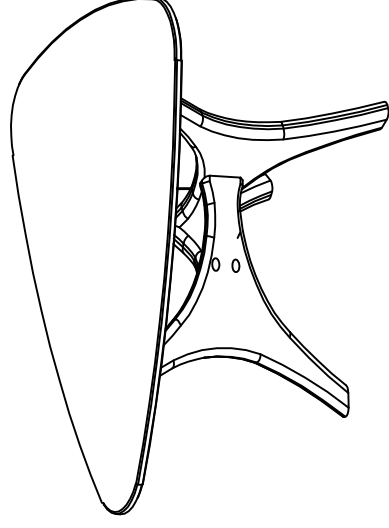

# TRIANGLE COFFEE TABLE

*Assembly instructions:*

PARTS LIST		IMAGE	QTY
No.	DESCRIPTION		
P1	TOP		1
P2	LEG 1		2
P3	LEG 2		1

**STEP 1**

HARDWARE LIST		IMAGE	QTY
No.	DESCRIPTION		
H1	BOLT 1/4" X 20mm		9
H2	SPRING WASHER		3
H3	FLAT WASHER		3
H4	ALLEN KEY		1
H5	WOODEN PLUG		6

**NOTE:** PO# is located underneath/ inside of each item. Please be prepared to provide this # should any claim be necessary.

**ASSEMBLY COMPLETED**