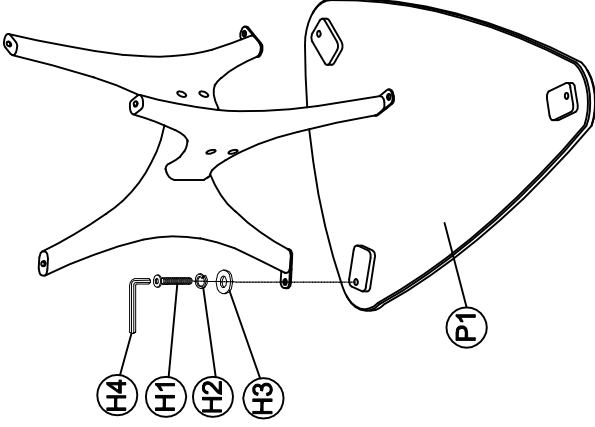

# TRIANGLE COFFEE TABLE

*Assembly instructions:*

PARTS LIST		IMAGE	QTY
No.	DESCRIPTION		
P1	TOP		1
P2	LEG 1		2
P3	LEG 2		1

**STEP 1**

HARDWARE LIST		IMAGE	QTY
No.	DESCRIPTION		
H1	BOLT 1/4" X 20mm		9
H2	SPRING WASHER		3
H3	FLAT WASHER		3
H4	ALLEN KEY		1
H5	WOODEN PLUG		6

**NOTE:** PO# is located underneath/ inside of each item. Please be prepared to provide this # should any claim be necessary.

**ASSEMBLY COMPLETED**