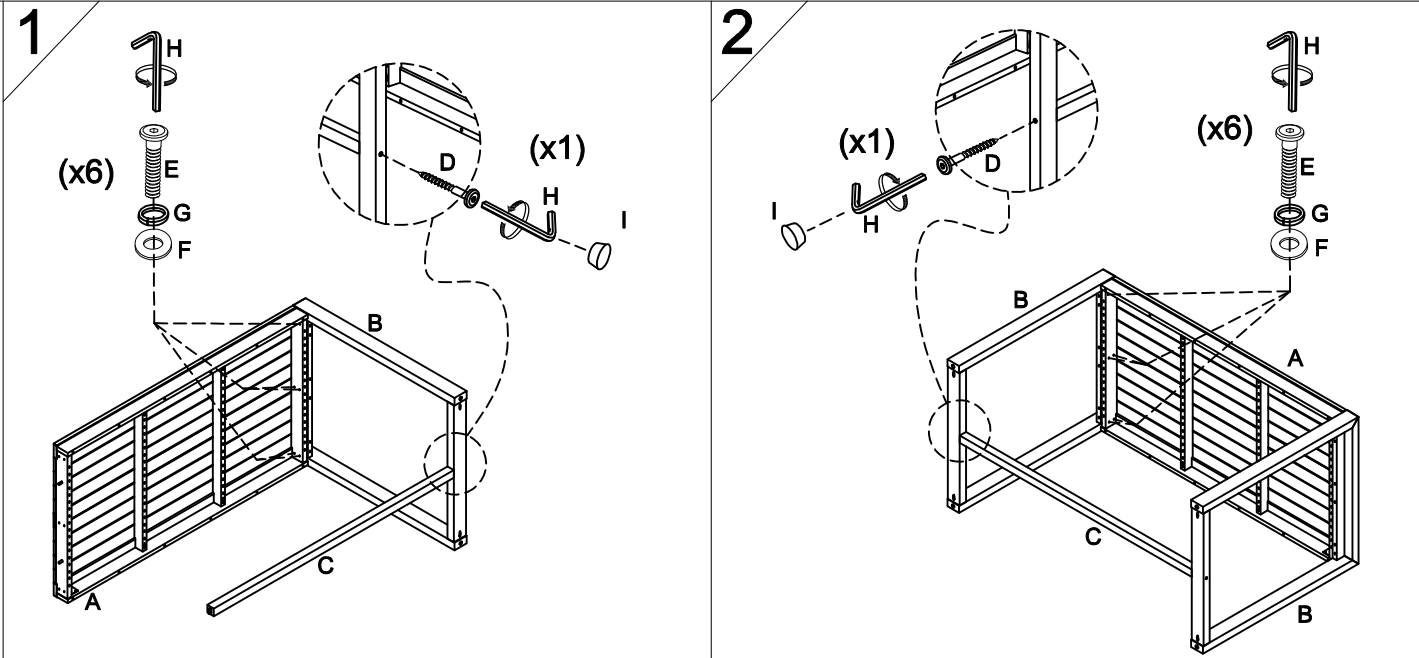

MALAGA OUTDOOR COUNTER HEIGHT TABLE

OW59465

Assembly instructions:

PARTS LIST

No.	DESCRIPTION	IMAGE	QTY
A	TABLE TOP		1
B	LEGS FRAME		2
C	STRETCHER		1
D	SCREW M6x100		2
E	BOLT M6X40		12
G	SPRING WASHER M6		12
F	FLAT WASHER M6/Ø16		12
H	ALLEN KEY M4		1
I	WOOD PLUG		2

NOTE: PO# is located underneath/ at the back panel of each item. Please be prepared to provide this # should any claim be necessary.

CAUTION: Item is heavy. Assembly should be performed by two people.