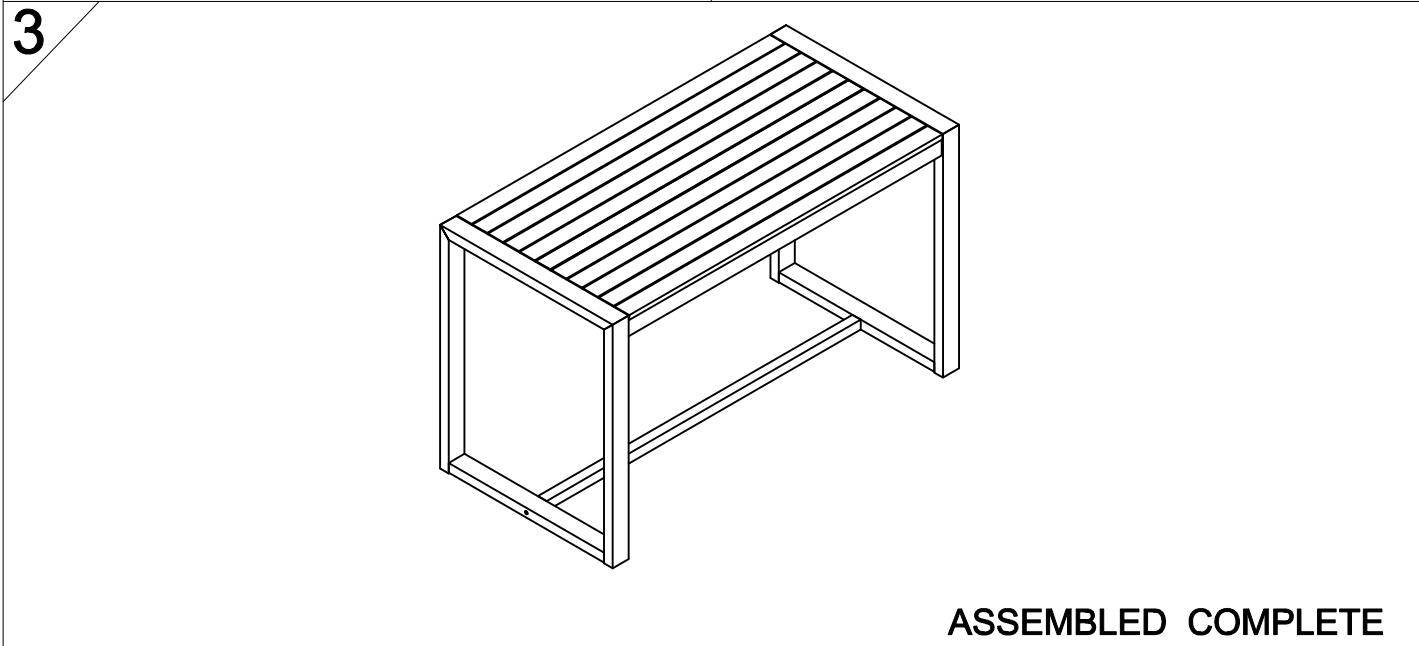

MALAGA OUTDOOR COUNTER HEIGHT TABLE

OW59465

Assembly instructions:

PARTS LIST

No.	DESCRIPTION	IMAGE	QTY
A	TABLE TOP		1
B	LEGS FRAME		2
C	STRETCHER		1
D	SCREW M6x100		2
E	BOLT M6X40		12
G	SPRING WASHER M6		12
F	FLAT WASHER M6/Ø16		12
H	ALLEN KEY M4		1
I	WOOD PLUG		2

NOTE: PO# is located underneath/ at the back panel of each item. Please be prepared to provide this # should any claim be necessary.

CAUTION: Item is heavy. Assembly should be performed by two people.