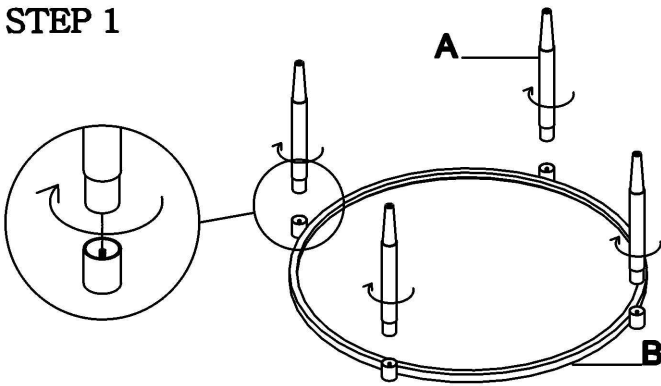

MARILYN COFFEE TABLE ASSEMBLY INSTRUCCION

PARTS PACKING CONFIGURATIONS

- A : LEG 4PCS
- B : TOP FRAME 1PC
- C : BOTTOM FRAME 1PC
- D : GLASS 1PC

HARDWARE PACKED IN BOX

NO	DESCRIPTION	PHOTO	QUANTITY
a	NYLON GLIDE		4 PCS

COFFEE TABLE FULLY ASSEMBIED

STEP 1

STEP 2

STEP 3

STEP 4

FULLY ASSEMBLED