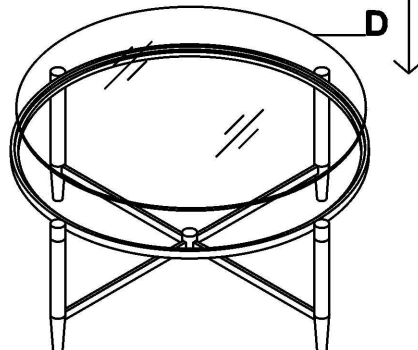

MARILYN COFFEE TABLE ASSEMBLY INSTRUCCION

PARTS PACKING CONFIGURATIONS

- A : LEG 4PCS
- B : TOP FRAME 1PC
- C : BOTTOM FRAME 1PC
- D : GLASS 1PC

HARDWARE PACKED IN BOX

NO	DESCRIPTION	PHOTO	QUANTITY
a	NYLON GLIDE		4 PCS

COFFEE TABLE FULLY ASSEMBIED

STEP 1

STEP 2

STEP 3

STEP 4

FULLY ASSEMBLED