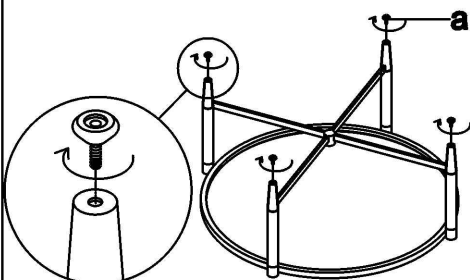

MARILYN COFFEE TABLE ASSEMBLY INSTRUCCION

PARTS PACKING CONFIGURATIONS

- A : LEG 4PCS
- B : TOP FRAME 1PC
- C : BOTTOM FRAME 1PC
- D : GLASS 1PC

HARDWARE PACKED IN BOX

NO	DESCRIPTION	PHOTO	QUANTITY
a	NYLON GLIDE		4 PCS

COFFEE TABLE FULLY ASSEMBIED

STEP 1

STEP 2

STEP 3

STEP 4

FULLY ASSEMBLED