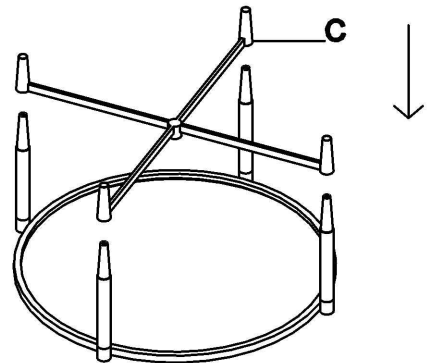

MARILYN COFFEE TABLE ASSEMBLY INSTRUCCION

PARTS PACKING CONFIGURATIONS

- A : LEG 4PCS
- B : TOP FRAME 1PC
- C : BOTTOM FRAME 1PC
- D : GLASS 1PC

HARDWARE PACKED IN BOX

NO	DESCRIPTION	PHOTO	QUANTITY
a	NYLON GLIDE		4 PCS

COFFEE TABLE FULLY ASSEMBIED

STEP 1

STEP 2

STEP 3

STEP 4

FULLY ASSEMBLED