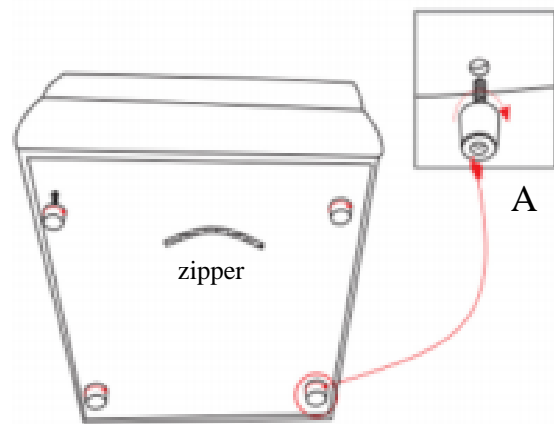

A	KM.568H-A armless chair legs	 x4
---	---------------------------------	--

find the legs inside zipper, rotate the legs to fix the base

263110

KIT-CHANEL GREY 3 PIECE 138"
SECTIONAL WITH LEFT ARM FACING
CUDDLER CHAISE & POWER
HEADREST

lock brackets to fix sofa sectional

same function for power armless chair and power recliner

Living Spaces Information	
LS SKU:	263110
LS Product Name:	KIT-CHANEL GREY 3 PCS 138" SECTIONAL WITH LEFT ARM FACING CUDDLER CHAISE & POWER HEADREST
Vendor Model #:	KM.568H-SECTIONAL
Vendor Collection:	POWER SECTIONAL

CODE	PART #	DESCRIPTION	PIC	QUANTITY	NOTES
1	power cord in US standard	POWER RAF CHAIR		1	1 cord x 81" / 6.75 feet