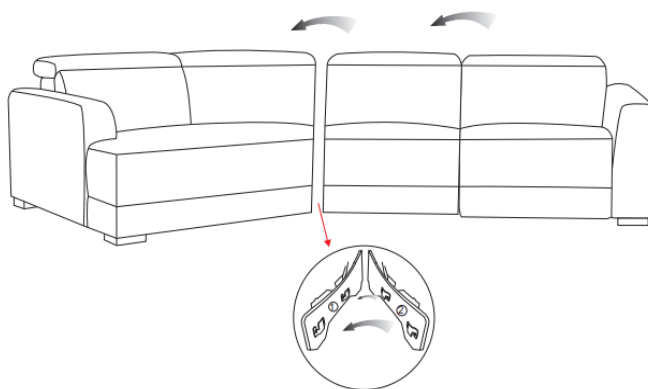

A	KM.568H-A armless chair legs	 x4
---	---------------------------------	--

find the legs inside zipper, rotate the legs to fix the base

263110

KIT-CHANEL GREY 3 PIECE 138"
SECTIONAL WITH LEFT ARM FACING
CUDDLER CHAISE & POWER
HEADREST

lock brackets to fix sofa sectional

same function for power armless chair and power recliner

Living Spaces Information	
LS SKU:	263110
LS Product Name:	KIT-CHANEL GREY 3 PCS 138" SECTIONAL WITH LEFT ARM FACING CUDDLER CHAISE & POWER HEADREST
Vendor Model #:	KM.568H-SECTIONAL
Vendor Collection:	POWER SECTIONAL

CODE	PART #	DESCRIPTION	PIC	QUANTITY	NOTES
1	power cord in US standard	POWER RAF CHAIR		1	1 cord x 81" / 6.75 feet