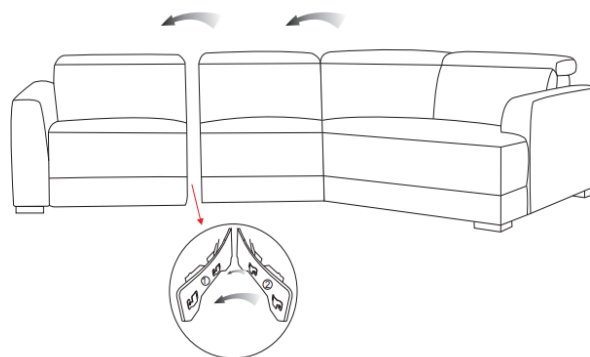

A	KM.568H-A armless chair legs	 x4
---	---------------------------------	--

find the legs inside zipper, rotate the legs to fix the base

263109

KIT-CHANEL DENIM 3 PIECE 138"
SECTIONAL WITH RIGHT ARM
FACING CUDDLER CHAISE & POWER
HEADREST

lock brackets to fix sofa sectional

same function for power armless chair and power recliner

Living Spaces Information	
LS SKU:	263109
LS Product Name:	KIT-CHANEL DENIM 3 PCS 138" SECTIONAL WITH RIGHT ARM FACING CUDDLER CHAISE & POWER HEADREST
Vendor Model #:	KM.568H-SECTIONAL
Vendor Collection:	POWER SECTIONAL

CODE	PART #	DESCRIPTION	PIC	QUANTITY	NOTES
1	power cord in US standard	POWER LAF CHAIR		1	1 cord x 81" / 6.75 feet