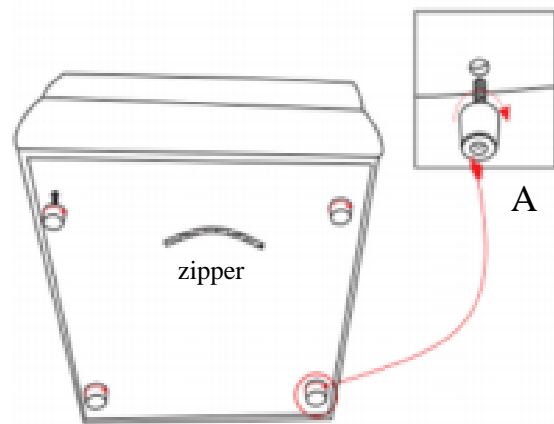

A	KM.568H-A armless chair legs	 x4
---	---------------------------------	--

find the legs inside zipper, rotate the legs to fix the base

263109

KIT-CHANEL DENIM 3 PIECE 138"
SECTIONAL WITH RIGHT ARM
FACING CUDDLER CHAISE & POWER
HEADREST

lock brackets to fix sofa sectional

same function for power armless chair and power recliner

Living Spaces Information	
LS SKU:	263109
LS Product Name:	KIT-CHANEL DENIM 3 PCS 138" SECTIONAL WITH RIGHT ARM FACING CUDDLER CHAISE & POWER HEADREST
Vendor Model #:	KM.568H-SECTIONAL
Vendor Collection:	POWER SECTIONAL

CODE	PART #	DESCRIPTION	PIC	QUANTITY	NOTES
1	power cord in US standard	POWER LAF CHAIR		1	1 cord x 81" / 6.75 feet