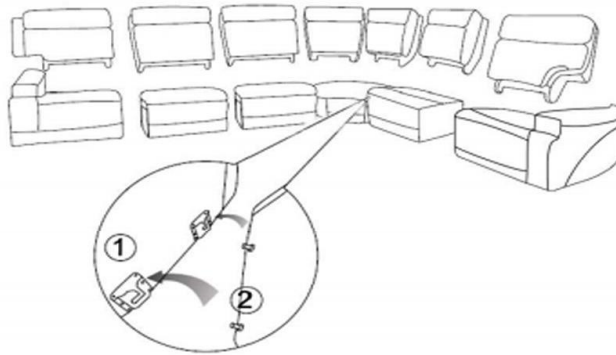

LIVING SPACES

A	KM.505HLM-1.5(LA)ZHLE	 x 1
B	KM.505HLM-1.5(RA)ZHLE	 x 1
C	KM.505HLM-1.5(OA)ZHLE	 x 1
D	KM.505HLM-1.5(OA)	 x 2
E	KM.505HLM-C	 x 1

261157

VANCE ZERO GRAVITY 6 PIECE SECTIONAL
WITH 2 ARMLESS CHAIRS, POWER HEADREST
& LUMBAR

1

lock the hook of different pieces

2

fix the backrest by metal lock

3

connect the power plugs of each power unit

4

zero gravity power reclining

Living Spaces Information	
LS SKU:	261157
LS Product Name:	VANCE ZERO GRAVITY 6 PIECE SECTIONAL WITH 2 ARMLESS CHAIRS, POWER HEADREST & LUMBAR
Vendor Model #:	KM.505HLM-SECTIONAL
Vendor Collection:	POWER SECTIONAL

CODE	PART #	DESCRIPTION		QUANTITY	NOTES
1	power cord in US standard	POWER LAF CHAIR		1	1 cord x 81" / 6.75 feet
2	power cord in US standard	POWER RAF CHAIR		1	1 cord x 81" / 6.75 feet
3	power cord in US standard	POWER ARMLESS CHAIR		1	1 cord x 81" / 6.75 feet
5	power plugs	ONE PLUG FOR POWER RECLING AND POWER HEADREST; ONE FOR POWER LUMBAR		2	inside the bottom of power unit backrest