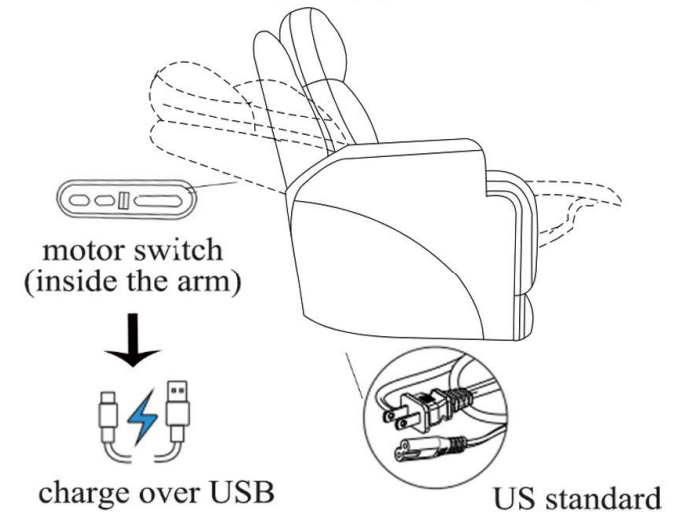

1

lock the hook of different pieces

2

fix the backrest by metal lock

3

connect the power plugs of each power unit

4

zero gravity power reclining

Living Spaces Information	
LS SKU:	261157
LS Product Name:	VANCE ZERO GRAVITY 6 PIECE SECTIONAL WITH 2 ARMLESS CHAIRS, POWER HEADREST & LUMBAR
Vendor Model #:	KM.505HLM-SECTIONAL
Vendor Collection:	POWER SECTIONAL

CODE	PART #	DESCRIPTION		QUANTITY	NOTES
1	power cord in US standard	POWER LAF CHAIR		1	1 cord x 81" / 6.75 feet
2	power cord in US standard	POWER RAF CHAIR		1	1 cord x 81" / 6.75 feet
3	power cord in US standard	POWER ARMLESS CHAIR		1	1 cord x 81" / 6.75 feet
5	power plugs	ONE PLUG FOR POWER RECLING AND POWER HEADREST; ONE FOR POWER LUMBAR		2	inside the bottom of power unit backrest