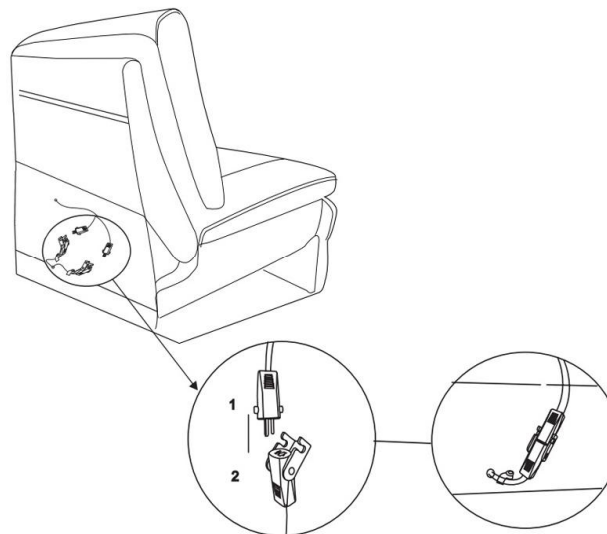

1

lock the hook of different pieces

2

fix the backrest by metal lock

3

connect the power plugs of each power unit

4

zero gravity power reclining

Living Spaces Information	
LS SKU:	261157
LS Product Name:	VANCE ZERO GRAVITY 6 PIECE SECTIONAL WITH 2 ARMLESS CHAIRS, POWER HEADREST & LUMBAR
Vendor Model #:	KM.505HLM-SECTIONAL
Vendor Collection:	POWER SECTIONAL

CODE	PART #	DESCRIPTION		QUANTITY	NOTES
1	power cord in US standard	POWER LAF CHAIR		1	1 cord x 81" / 6.75 feet
2	power cord in US standard	POWER RAF CHAIR		1	1 cord x 81" / 6.75 feet
3	power cord in US standard	POWER ARMLESS CHAIR		1	1 cord x 81" / 6.75 feet
5	power plugs	ONE PLUG FOR POWER RECLING AND POWER HEADREST; ONE FOR POWER LUMBAR		2	inside the bottom of power unit backrest