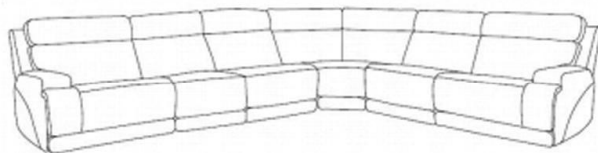

LIVING SPACES

A	KM.505HLM-1.5(LA)ZHLE	 x 1
B	KM.505HLM-1.5(RA)ZHLE	 x 1
C	KM.505HLM-1.5(OA)ZHLE	 x 1
D	KM.505HLM-1.5(OA)	 x 2
E	KM.505HLM-C	 x 1

261157

VANCE ZERO GRAVITY 6 PIECE SECTIONAL
WITH 2 ARMLESS CHAIRS, POWER HEADREST
& LUMBAR

1

lock the hook of different pieces

2

fix the backrest by metal lock

3

connect the power plugs of each power unit

4

zero gravity power reclining

Living Spaces Information	
LS SKU:	261157
LS Product Name:	VANCE ZERO GRAVITY 6 PIECE SECTIONAL WITH 2 ARMLESS CHAIRS, POWER HEADREST & LUMBAR
Vendor Model #:	KM.505HLM-SECTIONAL
Vendor Collection:	POWER SECTIONAL

CODE	PART #	DESCRIPTION		QUANTITY	NOTES
1	power cord in US standard	POWER LAF CHAIR		1	1 cord x 81" / 6.75 feet
2	power cord in US standard	POWER RAF CHAIR		1	1 cord x 81" / 6.75 feet
3	power cord in US standard	POWER ARMLESS CHAIR		1	1 cord x 81" / 6.75 feet
5	power plugs	ONE PLUG FOR POWER RECLING AND POWER HEADREST; ONE FOR POWER LUMBAR		2	inside the bottom of power unit backrest