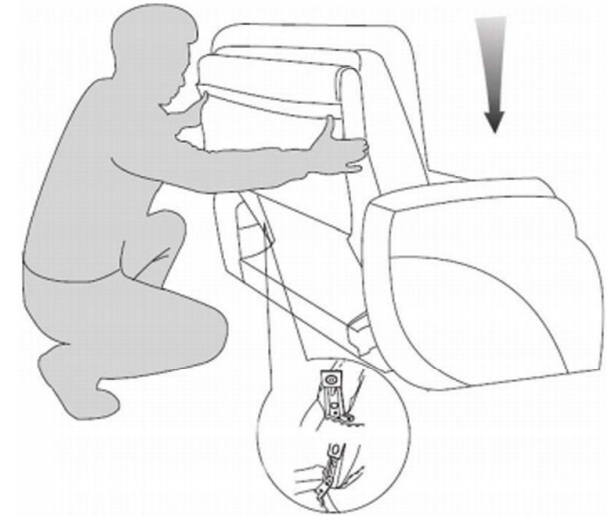

LIVING SPACES

A	KM.505HLM-1.5(LA)ZHLE	 x 1
B	KM.505HLM-1.5(RA)ZHLE	 x 1
C	KM.505HLM-1.5(OA)ZHLE	 x 1
D	KM.505HLM-1.5(OA)	 x 2
E	KM.505HLM-C	 x 1

261157

VANCE ZERO GRAVITY 6 PIECE SECTIONAL
WITH 2 ARMLESS CHAIRS, POWER HEADREST
& LUMBAR

1

lock the hook of different pieces

2

fix the backrest by metal lock

3

connect the power plugs of each power unit

4

zero gravity power reclining