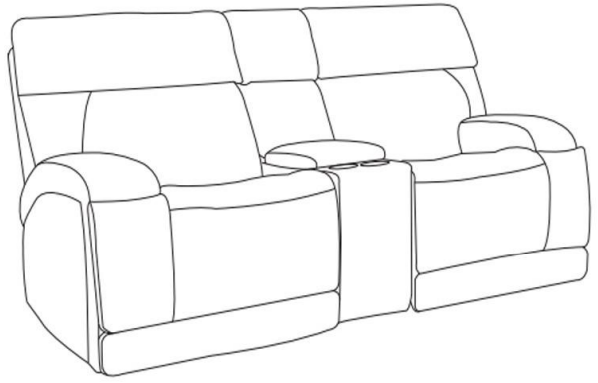

LIVING SPACES

A	KM.653H-2(2A)ZHLE backrest-1	
B	KM.653H-2(2A)ZHLE console backrest	
C	KM.653H-2(2A)ZHLE backrest-2	
D	KM.653H-2(2A)ZHLE cushion	

261006/261007

VICTOR ZERO GRAVITY POWER RECLINING
CONSOLE LOVESEAT WITH POWER HEADREST &
LUMBAR

1

2

connect the power cord

fixed the backrest

3

connect power plug properly

wireless charger use

USB use

4

two seats with zero gravity power reclining

motor switch (inside the arm)

charge over USB

US standard