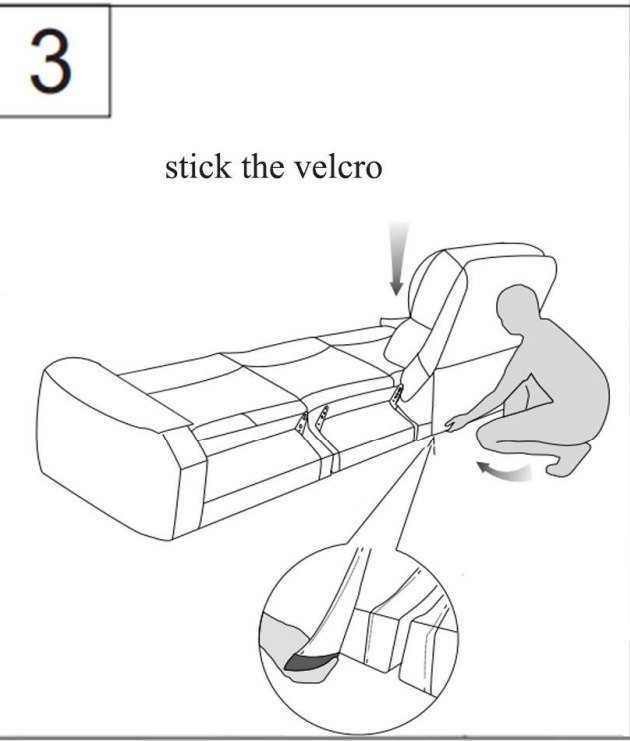

LIVING SPACES

A	KM.653H-3(2A)ZHLE backrest-1	
B	KM.653H-3(2A)ZHLE backrest-2	
C	KM.653H-3(2A)ZHLE backrest-3	
D	KM.653H-3(2A)ZHLE cushion	

261008/261009
**VICTOR ZERO GRAVITY POWER RECLINING
 SOFA WITH POWER HEADREST & LUMBAR**

Living Spaces Information	
LS SKU:	261008/261009
LS Product Name:	VICTOR ZERO GRAVITY POWER RECLINING SOFA WITH POWER HEADREST & LUMBAR
Vendor Model #:	KM.653-SECTIONAL
Vendor Collection:	POWER SECTIONAL

CODE	PART #	DESCRIPTION		QUANTITY	NOTES
1	power cord in US standard	POWER SOFA		2	1 cord x 81" / 6.75 feet each no power function for middle seat
2	power plugs	ONE PLUG FOR POWER RECLING AND POWER HEADREST; ONE PLUG FOR POWER LUMBAR		2	inside the bottom of power unit backrest