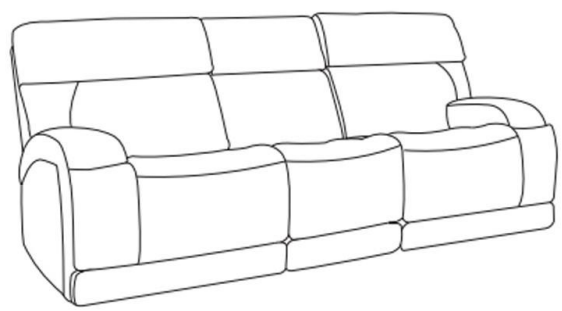

LIVING SPACES

A	KM.653H-3(2A)ZHLE backrest-1	
B	KM.653H-3(2A)ZHLE backrest-2	
C	KM.653H-3(2A)ZHLE backrest-3	
D	KM.653H-3(2A)ZHLE cushion	

261008/261009
**VICTOR ZERO GRAVITY POWER RECLINING
 SOFA WITH POWER HEADREST & LUMBAR**

Living Spaces Information	
LS SKU:	261008/261009
LS Product Name:	VICTOR ZERO GRAVITY POWER RECLINING SOFA WITH POWER HEADREST & LUMBAR
Vendor Model #:	KM.653-SECTIONAL
Vendor Collection:	POWER SECTIONAL

CODE	PART #	DESCRIPTION		QUANTITY	NOTES
1	power cord in US standard	POWER SOFA		2	1 cord x 81" / 6.75 feet each no power function for middle seat
2	power plugs	ONE PLUG FOR POWER RECLING AND POWER HEADREST; ONE PLUG FOR POWER LUMBAR		2	inside the bottom of power unit backrest