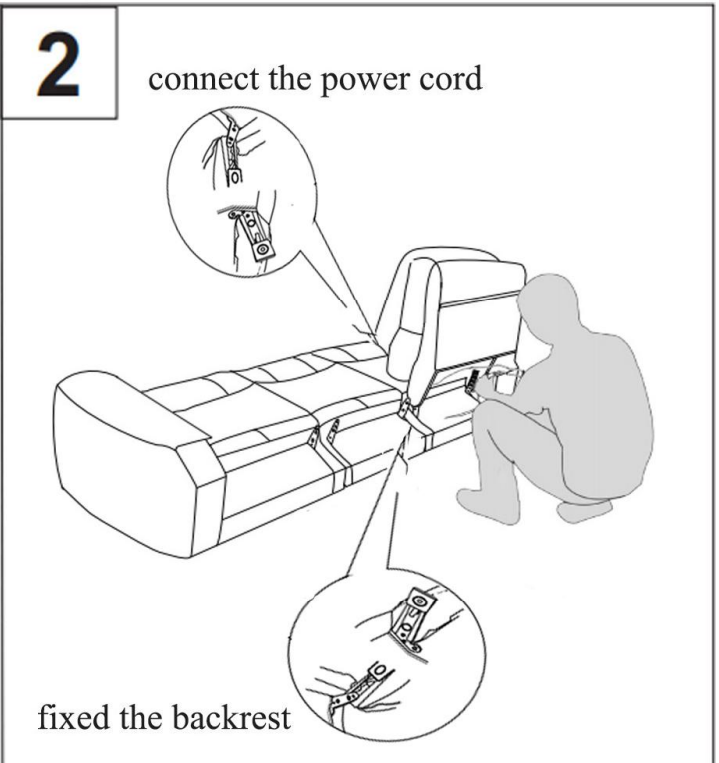

LIVING SPACES

A	KM.653H-3(2A)ZHLE backrest-1	
B	KM.653H-3(2A)ZHLE backrest-2	
C	KM.653H-3(2A)ZHLE backrest-3	
D	KM.653H-3(2A)ZHLE cushion	

261008/261009
**VICTOR ZERO GRAVITY POWER RECLINING
 SOFA WITH POWER HEADREST & LUMBAR**

Living Spaces Information	
LS SKU:	261008/261009
LS Product Name:	VICTOR ZERO GRAVITY POWER RECLINING SOFA WITH POWER HEADREST & LUMBAR
Vendor Model #:	KM.653-SECTIONAL
Vendor Collection:	POWER SECTIONAL

CODE	PART #	DESCRIPTION		QUANTITY	NOTES
1	power cord in US standard	POWER SOFA		2	1 cord x 81" / 6.75 feet each no power function for middle seat
2	power plugs	ONE PLUG FOR POWER RECLING AND POWER HEADREST; ONE PLUG FOR POWER LUMBAR		2	inside the bottom of power unit backrest