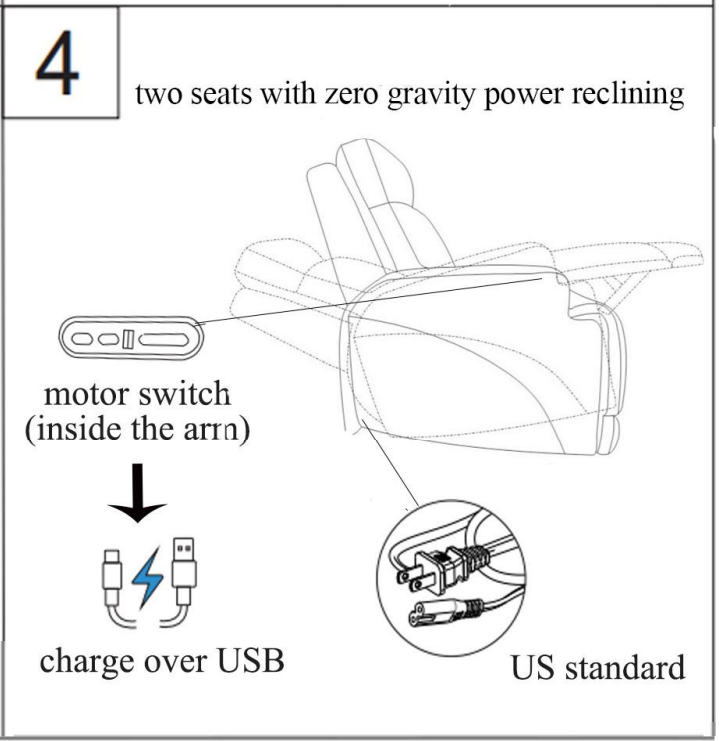

Living Spaces Information	
LS SKU:	261008/261009
LS Product Name:	VICTOR ZERO GRAVITY POWER RECLINING SOFA WITH POWER HEADREST & LUMBAR
Vendor Model #:	KM.653-SECTIONAL
Vendor Collection:	POWER SECTIONAL

CODE	PART #	DESCRIPTION		QUANTITY	NOTES
1	power cord in US standard	POWER SOFA		2	1 cord x 81" / 6.75 feet each no power function for middle seat
2	power plugs	ONE PLUG FOR POWER RECLING AND POWER HEADREST; ONE PLUG FOR POWER LUMBAR		2	inside the bottom of power unit backrest