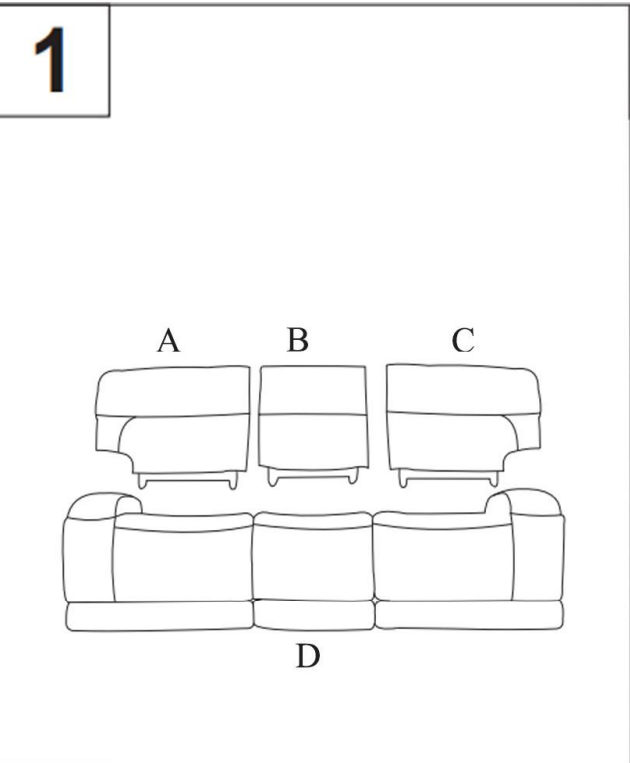

LIVING SPACES

A	KM.653H-3(2A)ZHLE backrest-1	
B	KM.653H-3(2A)ZHLE backrest-2	
C	KM.653H-3(2A)ZHLE backrest-3	
D	KM.653H-3(2A)ZHLE cushion	

261008/261009
**VICTOR ZERO GRAVITY POWER RECLINING
 SOFA WITH POWER HEADREST & LUMBAR**

Living Spaces Information	
LS SKU:	261008/261009
LS Product Name:	VICTOR ZERO GRAVITY POWER RECLINING SOFA WITH POWER HEADREST & LUMBAR
Vendor Model #:	KM.653-SECTIONAL
Vendor Collection:	POWER SECTIONAL

CODE	PART #	DESCRIPTION		QUANTITY	NOTES
1	power cord in US standard	POWER SOFA		2	1 cord x 81" / 6.75 feet each no power function for middle seat
2	power plugs	ONE PLUG FOR POWER RECLING AND POWER HEADREST; ONE PLUG FOR POWER LUMBAR		2	inside the bottom of power unit backrest