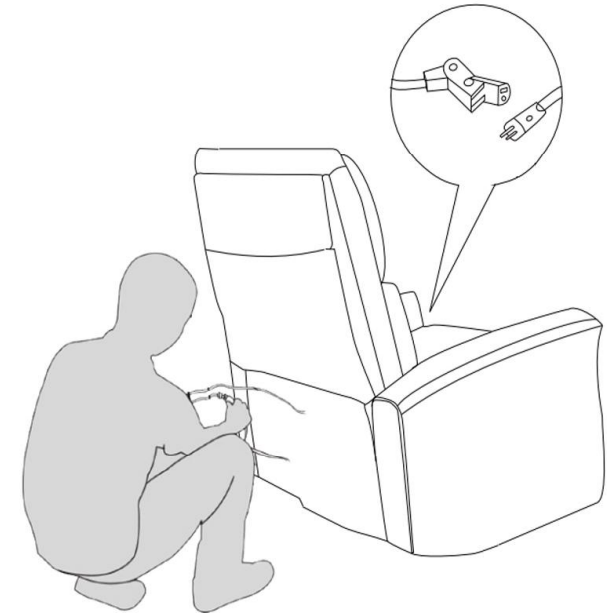

LIVING SPACES

A	KM.653H-1.5(2A)ZHLE-A	
B	KM.653H-1.5(2A)ZHLE-B	

261004/261005

VICTOR ZERO GRAVITY POWER RECLINER
WITH POWER HEADREST & LUMBAR

1

fix the backrest
by metal lock

2

connect the power plug

3

stick the velcro

4

zero gravity power reclining

motor switch
(inside the arm)

charge over USB

US standard

Living Spaces Information	
LS SKU:	261004/261005
LS Product Name:	VICTOR ZERO GRAVITY POWER RECLINER WITH POWER HEADREST & LUMBAR
Vendor Model #:	KM.653-SECTIONAL
Vendor Collection:	POWER SECTIONAL

CODE	PART #	DESCRIPTION		QUANTITY	NOTES
1	power cord in US standard	POWER RECLINER		1	1 cord x 81" / 6.75 feet
2	power plugs	ONE PLUG FOR POWER RECLING AND POWER HEADREST; ONE PLUG FOR POWER LUMBAR		2	inside the bottom of power unit backrest