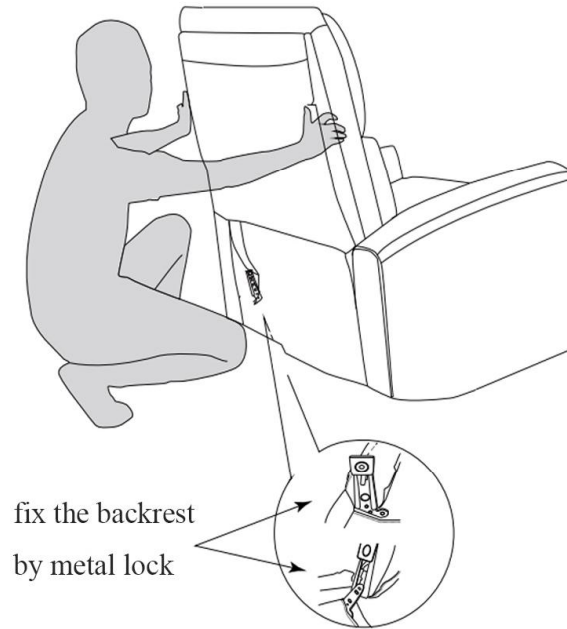

LIVING SPACES

A	KM.653H-1.5(2A)ZHLE-A	
B	KM.653H-1.5(2A)ZHLE-B	

261004/261005

VICTOR ZERO GRAVITY POWER RECLINER
WITH POWER HEADREST & LUMBAR

1

fix the backrest
by metal lock

2

connect the power plug

3

stick the velcro

4

zero gravity power reclining

motor switch
(inside the arm)

charge over USB

US standard

Living Spaces Information	
LS SKU:	261004/261005
LS Product Name:	VICTOR ZERO GRAVITY POWER RECLINER WITH POWER HEADREST & LUMBAR
Vendor Model #:	KM.653-SECTIONAL
Vendor Collection:	POWER SECTIONAL

CODE	PART #	DESCRIPTION		QUANTITY	NOTES
1	power cord in US standard	POWER RECLINER		1	1 cord x 81" / 6.75 feet
2	power plugs	ONE PLUG FOR POWER RECLING AND POWER HEADREST; ONE PLUG FOR POWER LUMBAR		2	inside the bottom of power unit backrest