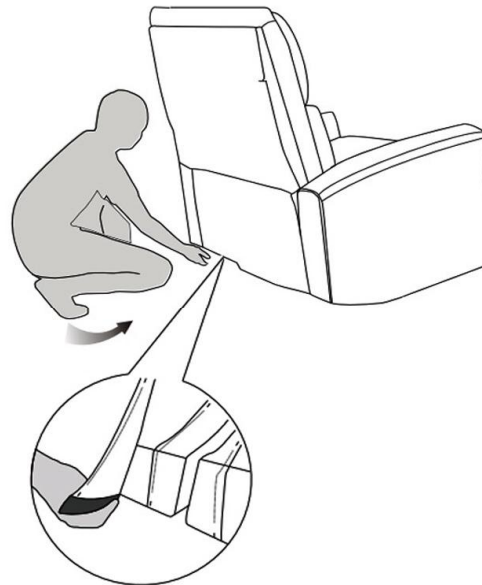

LIVING SPACES

A	KM.653H-1.5(2A)ZHLE-A	
B	KM.653H-1.5(2A)ZHLE-B	

261004/261005

VICTOR ZERO GRAVITY POWER RECLINER
WITH POWER HEADREST & LUMBAR

1

fix the backrest
by metal lock

2

connect the power plug

3

stick the velcro

4

zero gravity power reclining

motor switch
(inside the arm)

charge over USB

US standard

Living Spaces Information	
LS SKU:	261004/261005
LS Product Name:	VICTOR ZERO GRAVITY POWER RECLINER WITH POWER HEADREST & LUMBAR
Vendor Model #:	KM.653-SECTIONAL
Vendor Collection:	POWER SECTIONAL

CODE	PART #	DESCRIPTION		QUANTITY	NOTES
1	power cord in US standard	POWER RECLINER		1	1 cord x 81" / 6.75 feet
2	power plugs	ONE PLUG FOR POWER RECLING AND POWER HEADREST; ONE PLUG FOR POWER LUMBAR		2	inside the bottom of power unit backrest