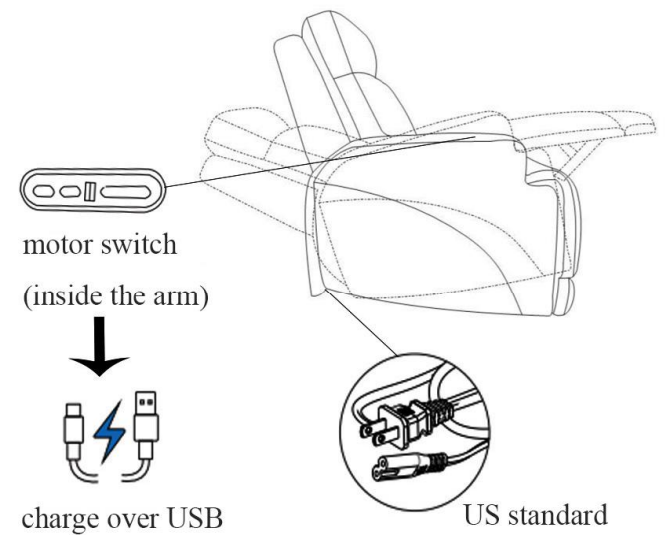

LIVING SPACES

A	KM.653H-1.5(2A)ZHLE-A	
B	KM.653H-1.5(2A)ZHLE-B	

261004/261005

VICTOR ZERO GRAVITY POWER RECLINER
WITH POWER HEADREST & LUMBAR

1

fix the backrest
by metal lock

2

connect the power plug

3

stick the velcro

4

zero gravity power reclining

motor switch
(inside the arm)

charge over USB

US standard

Living Spaces Information	
LS SKU:	261004/261005
LS Product Name:	VICTOR ZERO GRAVITY POWER RECLINER WITH POWER HEADREST & LUMBAR
Vendor Model #:	KM.653-SECTIONAL
Vendor Collection:	POWER SECTIONAL

CODE	PART #	DESCRIPTION		QUANTITY	NOTES
1	power cord in US standard	POWER RECLINER		1	1 cord x 81" / 6.75 feet
2	power plugs	ONE PLUG FOR POWER RECLING AND POWER HEADREST; ONE PLUG FOR POWER LUMBAR		2	inside the bottom of power unit backrest