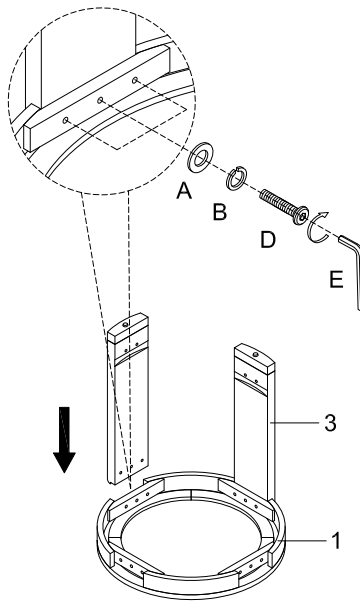

NATE + JEREMIAH

FOR LIVING SPACES

A	PT5100-05HD-A	 X20 Ø1/4"x16x2mm
B	PT5100-05HD-B	 X20 Ø1/4"x10x2mm
C	PT5100-05HD-C	 X8 Ø1/4"x3/4"L
D	PT5100-05HD-D	 X12 Ø1/4"x1-3/4"L
E	PT5100-05HD-E	 X1 Allen key 4mm
1	PT5100-05TP	 X1
2	PT5100-05SH	 X1
3	PT5100-05LG	 X4

CENTRE ROUND OCCASIONAL

255938/T5100-05 Centre End Table

①

②

③

④