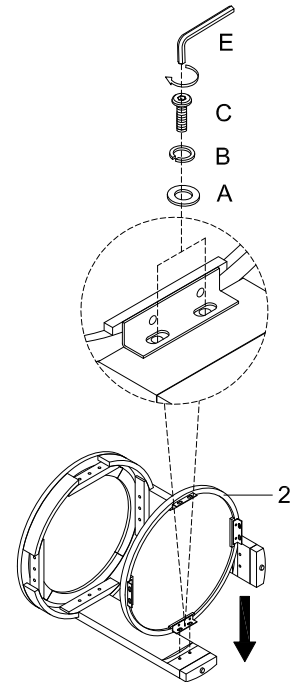

NATE + JEREMIAH

FOR LIVING SPACES

A	PT5100-05HD-A	 X20 Ø1/4"x16x2mm
B	PT5100-05HD-B	 X20 Ø1/4"x10x2mm
C	PT5100-05HD-C	 X8 Ø1/4"x3/4"L
D	PT5100-05HD-D	 X12 Ø1/4"x1-3/4"L
E	PT5100-05HD-E	 X1 Allen key 4mm
1	PT5100-05TP	 X1
2	PT5100-05SH	 X1
3	PT5100-05LG	 X4

CENTRE ROUND OCCASIONAL

255938/T5100-05 Centre End Table

①

②

③

④