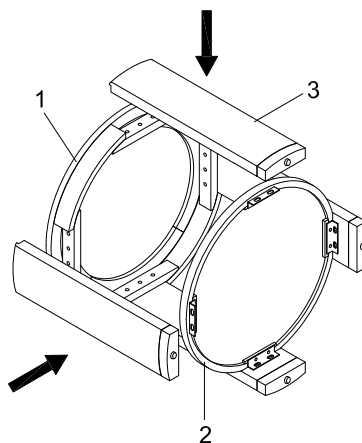

NATE + JEREMIAH

FOR LIVING SPACES

A	PT5100-05HD-A	 X20 Ø1/4"x16x2mm
B	PT5100-05HD-B	 X20 Ø1/4"x10x2mm
C	PT5100-05HD-C	 X8 Ø1/4"x3/4"L
D	PT5100-05HD-D	 X12 Ø1/4"x1-3/4"L
E	PT5100-05HD-E	 X1 Allen key 4mm
1	PT5100-05TP	 X1
2	PT5100-05SH	 X1
3	PT5100-05LG	 X4

CENTRE ROUND OCCASIONAL

255938/T5100-05 Centre End Table

①

②

③

④