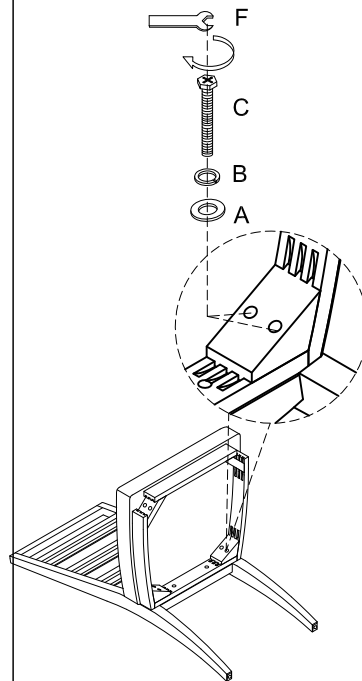

NATE + JEREMIAH

FOR LIVING SPACES

A	PD5100-62HD-A	 X10 Ø5/16"x19x2mm
B	PD5100-62HD-B	 X10 Ø5/16"x12x2mm
C	PD5100-62HD-C	 X4 Ø5/16"x3-1/2"L
D	PD5100-62HD-D	 X2 Ø5/16"x1-3/4"L
E	PD5100-62HD-E	 X4 Ø5/16"x12mm
F	PD5100-62HD-F	 X1 Wrench 12mm
1	PD5100-62CB	 X1
2	PD5100-62SE	 X1
3	PD5100-62FL	 X2

CENTRE EXTENSION

255927/D5100-62 Centre Side Chair

①

②

③

④