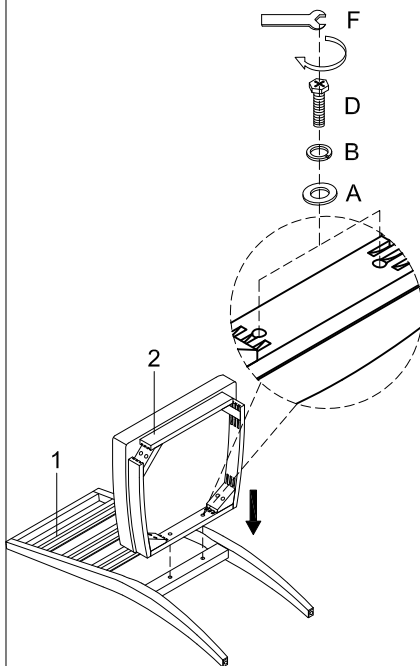

NATE + JEREMIAH

FOR LIVING SPACES

A	PD5100-62HD-A	 X10 Ø5/16"x19x2mm
B	PD5100-62HD-B	 X10 Ø5/16"x12x2mm
C	PD5100-62HD-C	 X4 Ø5/16"x3-1/2"L
D	PD5100-62HD-D	 X2 Ø5/16"x1-3/4"L
E	PD5100-62HD-E	 X4 Ø5/16"x12mm
F	PD5100-62HD-F	 X1 Wrench 12mm
1	PD5100-62CB	 X1
2	PD5100-62SE	 X1
3	PD5100-62FL	 X2

CENTRE EXTENSION

255927/D5100-62 Centre Side Chair

①

②

③

④