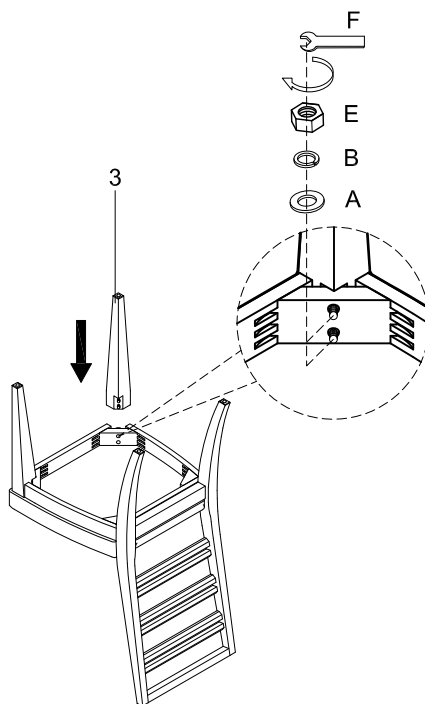

NATE + JEREMIAH

FOR LIVING SPACES

A	PD5100-62HD-A	 X10 Ø5/16"x19x2mm
B	PD5100-62HD-B	 X10 Ø5/16"x12x2mm
C	PD5100-62HD-C	 X4 Ø5/16"x3-1/2"L
D	PD5100-62HD-D	 X2 Ø5/16"x1-3/4"L
E	PD5100-62HD-E	 X4 Ø5/16"x12mm
F	PD5100-62HD-F	 X1 Wrench 12mm
1	PD5100-62CB	 X1
2	PD5100-62SE	 X1
3	PD5100-62FL	 X2

CENTRE EXTENSION

255927/D5100-62 Centre Side Chair

①

②

③

④