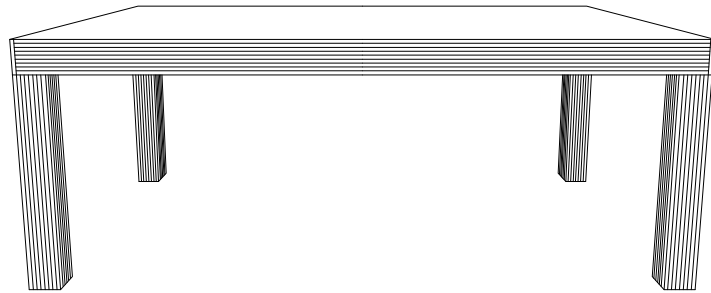

LIVING SPACES

NATURAL RATTAN COFFEE TABLE

PM-PLS-MA19-35CK-I / 256550
NATURAL RATTAN COFFEE TABLE

PART LIST

A	PM-PLS-MA19-35CK-I-A	 TOP	x1
B	PM-PLS-MA19-35CK-I-B	 LEGS	x4
C	PM-PLS-MA19-35CK-I-C	 ALLEN BOLT	x4
D	PM-PLS-MA19-35CK-I-D	 WASHER	x4