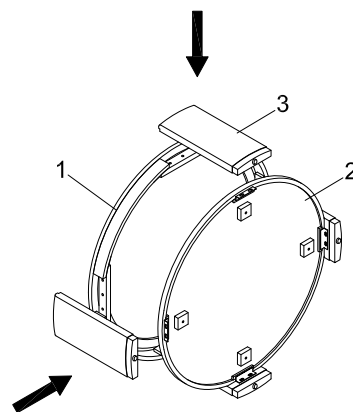

NATE + JEREMIAH

FOR LIVING SPACES

A	PT5100-45HD-A	 X20 Ø1/4"x16x2mm
B	PT5100-45HD-B	 X20 Ø1/4"x10x2mm
C	PT5100-45HD-C	 X8 Ø1/4"x3/4"L
D	PT5100-45HD-D	 X12 Ø1/4"x1-3/4"L
E	PT5100-45HD-E	 X1 Allen key 4mm
F	PT5100-45HD-F	 X1 Wrench 17mm
G	PT5100-45HD-G	 X4
1	PT5100-45TP	 X1
2	PT5100-45SH	 X1
3	PT5100-45LG	 X4

CENTRE ROUND OCCASIONAL

255940/T5100-45 Centre Round Coffee Table

①

②

③

④