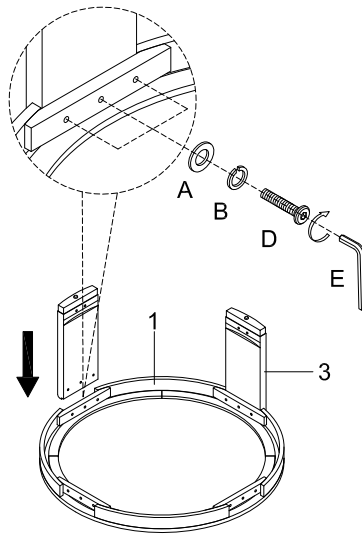

NATE + JEREMIAH

FOR LIVING SPACES

A	PT5100-45HD-A	 X20 Ø1/4"x16x2mm
B	PT5100-45HD-B	 X20 Ø1/4"x10x2mm
C	PT5100-45HD-C	 X8 Ø1/4"x3/4"L
D	PT5100-45HD-D	 X12 Ø1/4"x1-3/4"L
E	PT5100-45HD-E	 X1 Allen key 4mm
F	PT5100-45HD-F	 X1 Wrench 17mm
G	PT5100-45HD-G	 X4
1	PT5100-45TP	 X1
2	PT5100-45SH	 X1
3	PT5100-45LG	 X4

CENTRE ROUND OCCASIONAL

255940/T5100-45 Centre Round Coffee Table

①

②

③

④