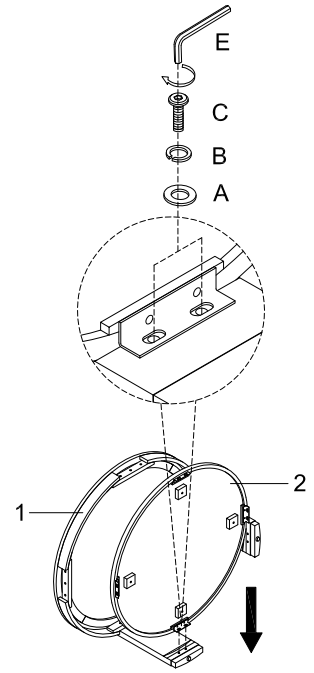

NATE + JEREMIAH

FOR LIVING SPACES

A	PT5100-45HD-A	 X20 Ø1/4"x16x2mm
B	PT5100-45HD-B	 X20 Ø1/4"x10x2mm
C	PT5100-45HD-C	 X8 Ø1/4"x3/4"L
D	PT5100-45HD-D	 X12 Ø1/4"x1-3/4"L
E	PT5100-45HD-E	 X1 Allen key 4mm
F	PT5100-45HD-F	 X1 Wrench 17mm
G	PT5100-45HD-G	 X4
1	PT5100-45TP	 X1
2	PT5100-45SH	 X1
3	PT5100-45LG	 X4

CENTRE ROUND OCCASIONAL

255940/T5100-45 Centre Round Coffee Table

①

②

③

④