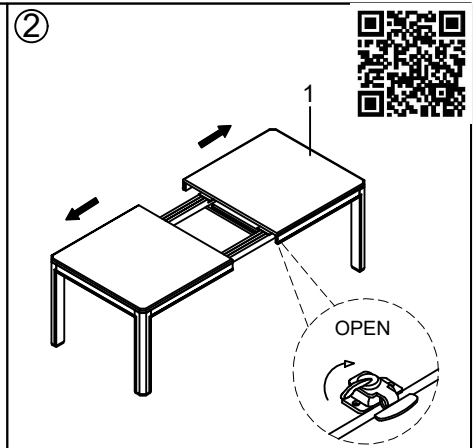

NATE+ JEREMIAH

FOR LIVING SPACES

A	PD5100-21HD-A	 X8 Ø5/16"x19x2mm
B	PD5100-21HD-B	 X8 Ø5/16"x12x2mm
C	PD5100-21HD-C	 X8 Ø5/16"x12x2mm
D	PD5100-21HD-D	 X1 Wrench 12mm
1	PD5100-21TP	 X1
2	PD5100-21TL	 X1
3	PD5100-21LG	 X4

CENTRE

255926/D5100-21
Centre Dining Table

WARNING:
ONLY USE THE HAND TOOLS
PROVIDED