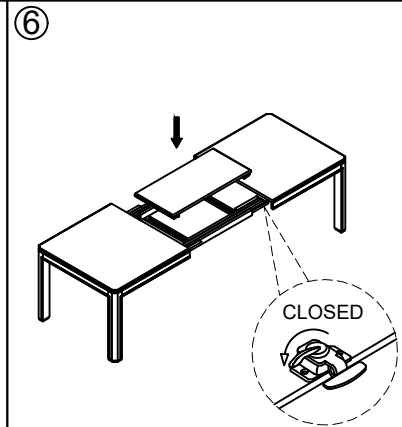

NATE+ JEREMIAH

FOR LIVING SPACES

A	PD5100-21HD-A	 X8 Ø5/16"x19x2mm
B	PD5100-21HD-B	 X8 Ø5/16"x12x2mm
C	PD5100-21HD-C	 X8 Ø5/16"x12x2mm
D	PD5100-21HD-D	 X1 Wrench 12mm
1	PD5100-21TP	 X1
2	PD5100-21TL	 X1
3	PD5100-21LG	 X4

CENTRE

255926/D5100-21
Centre Dining Table

WARNING:
ONLY USE THE HAND TOOLS
PROVIDED