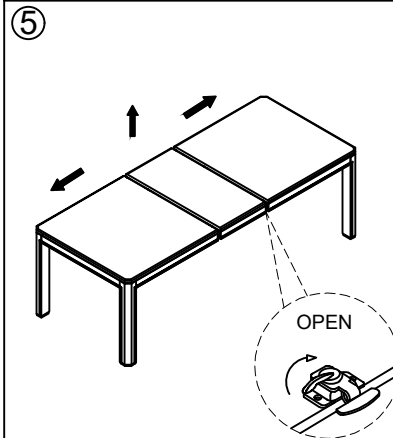

NATE+ JEREMIAH

FOR LIVING SPACES

A	PD5100-21HD-A	 X8 Ø5/16"x19x2mm
B	PD5100-21HD-B	 X8 Ø5/16"x12x2mm
C	PD5100-21HD-C	 X8 Ø5/16"x12x2mm
D	PD5100-21HD-D	 X1 Wrench 12mm
1	PD5100-21TP	 X1
2	PD5100-21TL	 X1
3	PD5100-21LG	 X4

CENTRE

255926/D5100-21
Centre Dining Table

WARNING:
ONLY USE THE HAND TOOLS
PROVIDED