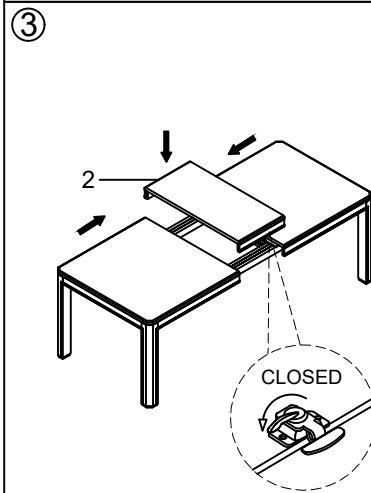

NATE+ JEREMIAH

FOR LIVING SPACES

A	PD5100-21HD-A	 X8 Ø5/16"x19x2mm
B	PD5100-21HD-B	 X8 Ø5/16"x12x2mm
C	PD5100-21HD-C	 X8 Ø5/16"x12x2mm
D	PD5100-21HD-D	 X1 Wrench 12mm
1	PD5100-21TP	 X1
2	PD5100-21TL	 X1
3	PD5100-21LG	 X4

CENTRE

255926/D5100-21
Centre Dining Table

WARNING:
ONLY USE THE HAND TOOLS
PROVIDED