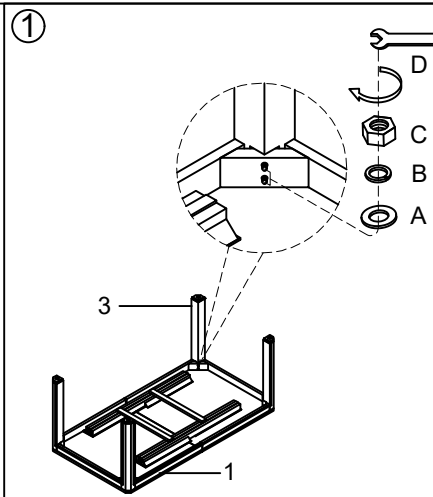

NATE+ JEREMIAH

FOR LIVING SPACES

A	PD5100-21HD-A	 X8 Ø5/16"x19x2mm
B	PD5100-21HD-B	 X8 Ø5/16"x12x2mm
C	PD5100-21HD-C	 X8 Ø5/16"x12x2mm
D	PD5100-21HD-D	 X1 Wrench 12mm
1	PD5100-21TP	 X1
2	PD5100-21TL	 X1
3	PD5100-21LG	 X4

CENTRE

255926/D5100-21
Centre Dining Table

WARNING:
ONLY USE THE HAND TOOLS
PROVIDED