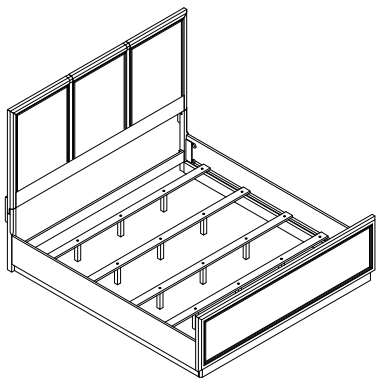

NATE + JEREMIAH

FOR LIVING SPACES

A	PB5100-64HD2-A	 Ø5/16"x4-1/2"L	X8
B	PB5100-64HD2-B	 Ø5/16"x34x16x3mm	X8
C	PB5100-64HD2-C	 Ø5/16"x17mm	X8
D	PB5100-64HD2-D	 Wrench 12mm	X1
E	PB5100-64HD3-E	 #4x25mm	X8
F	PB5100-64HD1-F	 Ø5/16"x19x2mm	X12
G	PB5100-64HD1-G	 Ø5/16"x12x2mm	X12
H	PB5100-64HD1-H	 Ø5/16"x1-1/2"L	X12
1	PB5100-64HB	 X1	
2L	PB5100-64HL1	 X1	
2R	PB5100-64HL2	 X1	
3	PB5100-64MP	 X2	
4	PB5100-64SR	 X1	
5	PB5100-64FB	 X1	
6	PB5100-64R	 X2	
7	P99-00KSL	 1952x76x18mm x4	
8	PB5113-64SS	 148x34x34mm X12	

TOOLS REQUIRED (NOT PROVIDED):
PHILLIPS SCREW DRIVER 

CENTRE

255783/B5100-64H Centre EK HB Panel Bed
 255782/B5100-64F Centre EK FB Panel Bed
 255784/B5100-64R Centre EK Rails Panel Bed