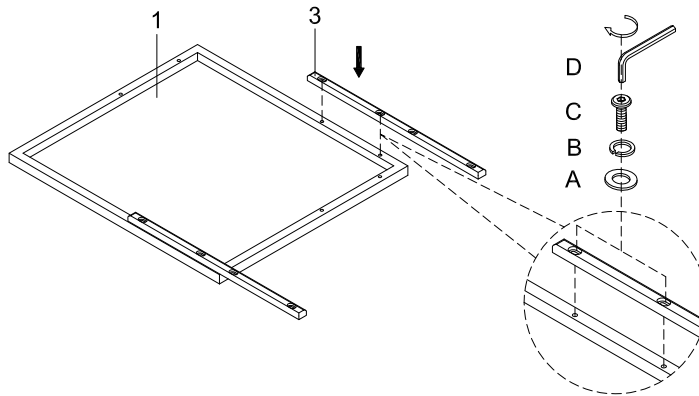

NATE + JEREMIAH

FOR LIVING SPACES

A	PB5100-40HD-A	 x8 Ø5/16"x19x2mm
B	PB5100-40HD-B	 x8 Ø5/16"x13x2mm
C	PB5100-40HD-C	 x8 Ø5/16"x1-1/4"L
D	PB5100-40HD-D	 x1 Allen key 4mm
1	PB5100-40M	 x1
2	PB5100-40D	 x1
3	PB5100-40MS	 x2

CENTRE

255768/B5100-20 Centre Dresser
255770/B5100-40 Centre Mirror

①

②

③

NATE + JEREMIAH

FOR LIVING SPACES

A	PB5100-64HD2-A	 Ø5/16"x4-1/2"L	X8
B	PB5100-64HD2-B	 Ø5/16"x34x16x3mm	X8
C	PB5100-64HD2-C	 Ø5/16"x17mm	X8
D	PB5100-64HD2-D	 Wrench 12mm	X1
E	PB5100-64HD3-E	 #4x25mm	X8
F	PB5100-64HD1-F	 Ø5/16"x19x2mm	X12
G	PB5100-64HD1-G	 Ø5/16"x12x2mm	X12
H	PB5100-64HD1-H	 Ø5/16"x1-1/2"L	X12
1	PB5100-64HB	 X1	
2L	PB5100-64HL1	 X1	
2R	PB5100-64HL2	 X1	
3	PB5100-64MP	 X2	
4	PB5100-64SR	 X1	
5	PB5100-64FB	 X1	
6	PB5100-64R	 X2	
7	P99-00KSL	 1952x76x18mm	x4
8	PB5113-64SS	 148x34x34mm	X12