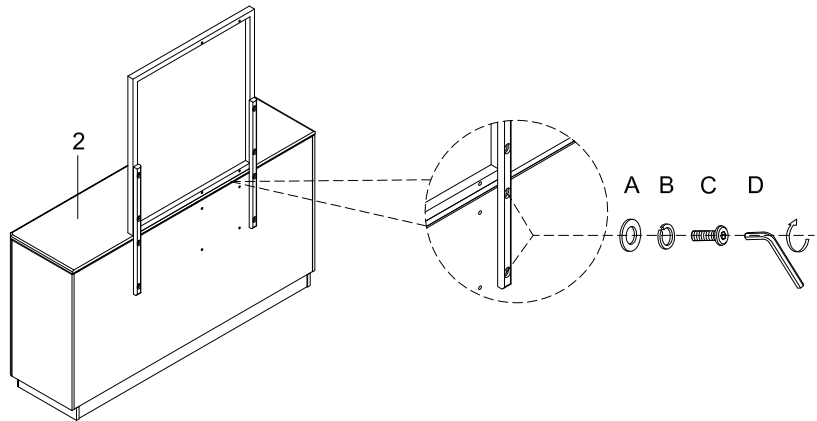

NATE + JEREMIAH

FOR LIVING SPACES

A	PB5100-40HD-A	 x8 Ø5/16"x19x2mm
B	PB5100-40HD-B	 x8 Ø5/16"x13x2mm
C	PB5100-40HD-C	 x8 Ø5/16"x1-1/4"L
D	PB5100-40HD-D	 x1 Allen key 4mm
1	PB5100-40M	 x1
2	PB5100-40D	 x1
3	PB5100-40MS	 x2

CENTRE

255768/B5100-20 Centre Dresser
255770/B5100-40 Centre Mirror

①

②

③

NATE + JEREMIAH

FOR LIVING SPACES

A	PB5100-64HD2-A	 Ø5/16"x4-1/2"L	X8
B	PB5100-64HD2-B	 Ø5/16"x34x16x3mm	X8
C	PB5100-64HD2-C	 Ø5/16"x17mm	X8
D	PB5100-64HD2-D	 Wrench 12mm	X1
E	PB5100-64HD3-E	 #4x25mm	X8
F	PB5100-64HD1-F	 Ø5/16"x19x2mm	X12
G	PB5100-64HD1-G	 Ø5/16"x12x2mm	X12
H	PB5100-64HD1-H	 Ø5/16"x1-1/2"L	X12
1	PB5100-64HB	 X1	
2L	PB5100-64HL1	 X1	
2R	PB5100-64HL2	 X1	
3	PB5100-64MP	 X2	
4	PB5100-64SR	 X1	
5	PB5100-64FB	 X1	
6	PB5100-64R	 X2	
7	P99-00KSL	 1952x76x18mm	x4
8	PB5113-64SS	 148x34x34mm	X12

TOOLS REQUIRED (NOT PROVIDED):
PHILLIPS SCREW DRIVER 

CENTRE

255783/B5100-64H Centre EK HB Panel Bed
 255782/B5100-64F Centre EK FB Panel Bed
 255784/B5100-64R Centre EK Rails Panel Bed