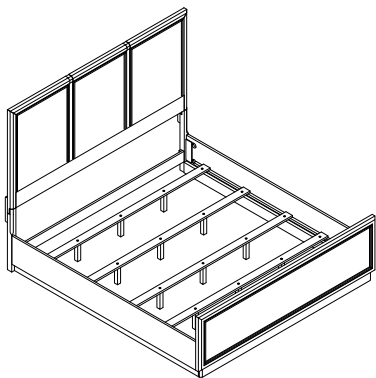

NATE + JEREMIAH

FOR LIVING SPACES

A	PB5100-64HD2-A	Ø5/16"x4-1/2"L	X8
B	PB5100-64HD2-B	Ø5/16"x34x16x3mm	X8
C	PB5100-64HD2-C	Ø5/16"x17mm	X8
D	PB5100-64HD2-D	Wrench 12mm	X1
E	PB5100-64HD3-E	#4x25mm	X8
F	PB5100-64HD1-F	Ø5/16"x19x2mm	X12
G	PB5100-64HD1-G	Ø5/16"x12x2mm	X12
H	PB5100-64HD1-H	Ø5/16"x1-1/2"L	X12
1	PB5100-64HB	X1	
2L	PB5100-64HL1	X1	
2R	PB5100-64HL2	X1	
3	PB5100-64MP	X2	
4	PB5100-64SR	X1	
5	PB5100-64FB	X1	
6	PB5100-64R	X2	
7	P99-00KSL	1952x76x18mm	x4
8	PB5113-64SS	148x34x34mm	X12

TOOLS REQUIRED (NOT PROVIDED):
PHILLIPS SCREW DRIVER

CENTRE

255783/B5100-64H Centre EK HB Panel Bed
255782/B5100-64F Centre EK FB Panel Bed
255784/B5100-64R Centre EK Rails Panel Bed