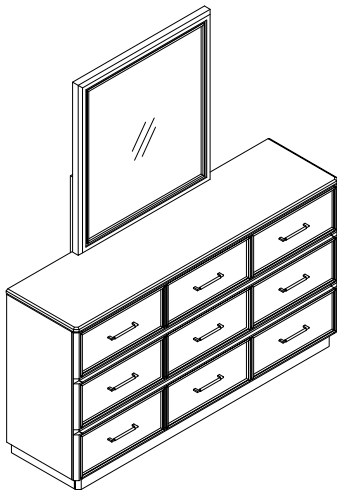

NATE + JEREMIAH

FOR LIVING SPACES

A	PB5100-40HD-A	 x8 Ø5/16"x19x2mm
B	PB5100-40HD-B	 x8 Ø5/16"x13x2mm
C	PB5100-40HD-C	 x8 Ø5/16"x1-1/4"L
D	PB5100-40HD-D	 x1 Allen key 4mm
1	PB5100-40M	 x1
2	PB5100-40D	 x1
3	PB5100-40MS	 x2

CENTRE

255768/B5100-20 Centre Dresser
255770/B5100-40 Centre Mirror

①

②

③

NATE + JEREMIAH

FOR LIVING SPACES

A	PB5100-64HD2-A	 Ø5/16"x4-1/2"L	X8
B	PB5100-64HD2-B	 Ø5/16"x34x16x3mm	X8
C	PB5100-64HD2-C	 Ø5/16"x17mm	X8
D	PB5100-64HD2-D	 Wrench 12mm	X1
E	PB5100-64HD3-E	 #4x25mm	X8
F	PB5100-64HD1-F	 Ø5/16"x19x2mm	X12
G	PB5100-64HD1-G	 Ø5/16"x12x2mm	X12
H	PB5100-64HD1-H	 Ø5/16"x1-1/2"L	X12
1	PB5100-64HB	 X1	
2L	PB5100-64HL1	 X1	
2R	PB5100-64HL2	 X1	
3	PB5100-64MP	 X2	
4	PB5100-64SR	 X1	
5	PB5100-64FB	 X1	
6	PB5100-64R	 X2	
7	P99-00KSL	 1952x76x18mm	x4
8	PB5113-64SS	 148x34x34mm	X12