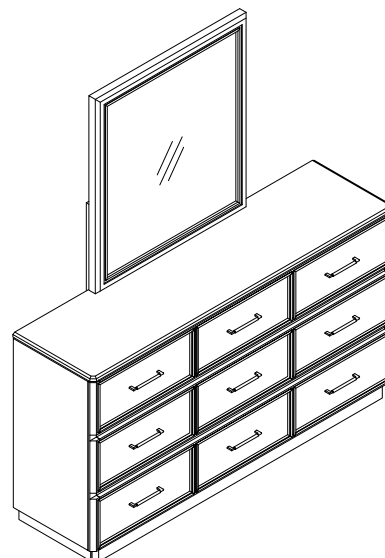

NATE + JEREMIAH

FOR LIVING SPACES

A	PB5100-40HD-A	 x8 Ø5/16"x19x2mm
B	PB5100-40HD-B	 x8 Ø5/16"x13x2mm
C	PB5100-40HD-C	 x8 Ø5/16"x1-1/4"L
D	PB5100-40HD-D	 x1 Allen key 4mm
1	PB5100-40M	 x1
2	PB5100-40D	 x1
3	PB5100-40MS	 x2

CENTRE

255768/B5100-20 Centre Dresser
255770/B5100-40 Centre Mirror

①

②

③

NATE + JEREMIAH

FOR LIVING SPACES

A	PB5100-64HD2-A	 Ø5/16"x4-1/2"L	X8
B	PB5100-64HD2-B	 Ø5/16"x34x16x3mm	X8
C	PB5100-64HD2-C	 Ø5/16"x17mm	X8
D	PB5100-64HD2-D	 Wrench 12mm	X1
E	PB5100-64HD3-E	 #4x25mm	X8
F	PB5100-64HD1-F	 Ø5/16"x19x2mm	X12
G	PB5100-64HD1-G	 Ø5/16"x12x2mm	X12
H	PB5100-64HD1-H	 Ø5/16"x1-1/2"L	X12
1	PB5100-64HB	 X1	
2L	PB5100-64HL1	 X1	
2R	PB5100-64HL2	 X1	
3	PB5100-64MP	 X2	
4	PB5100-64SR	 X1	
5	PB5100-64FB	 X1	
6	PB5100-64R	 X2	
7	P99-00KSL	 1952x76x18mm	x4
8	PB5113-64SS	 148x34x34mm	X12