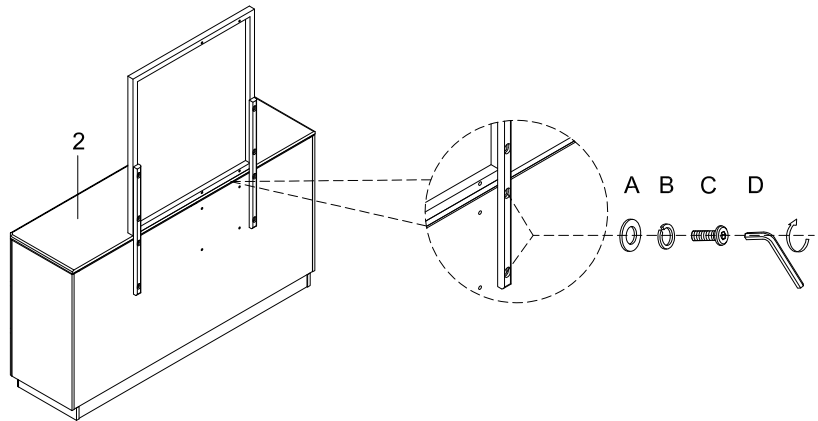

NATE + JEREMIAH

FOR LIVING SPACES

A	PB5100-40HD-A	 x8 Ø5/16"x19x2mm
B	PB5100-40HD-B	 x8 Ø5/16"x13x2mm
C	PB5100-40HD-C	 x8 Ø5/16"x1-1/4"L
D	PB5100-40HD-D	 x1 Allen key 4mm
1	PB5100-40M	 x1
2	PB5100-40D	 x1
3	PB5100-40MS	 x2

CENTRE

255768/B5100-20 Centre Dresser
255770/B5100-40 Centre Mirror

①

②

③