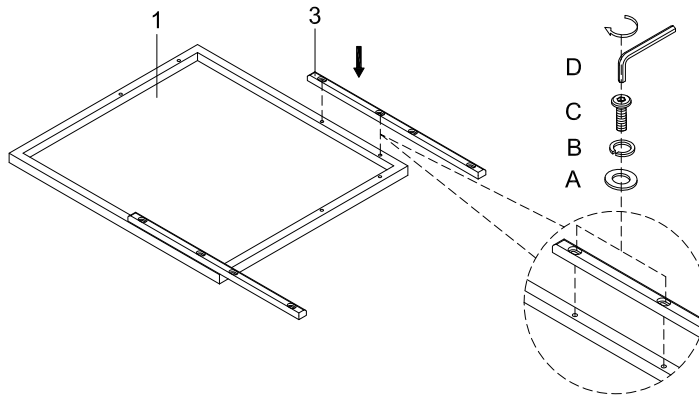

NATE + JEREMIAH

FOR LIVING SPACES

A	PB5100-40HD-A	 x8 Ø5/16"x19x2mm
B	PB5100-40HD-B	 x8 Ø5/16"x13x2mm
C	PB5100-40HD-C	 x8 Ø5/16"x1-1/4"L
D	PB5100-40HD-D	 x1 Allen key 4mm
1	PB5100-40M	 x1
2	PB5100-40D	 x1
3	PB5100-40MS	 x2

CENTRE

255768/B5100-20 Centre Dresser
255770/B5100-40 Centre Mirror

①

②

③