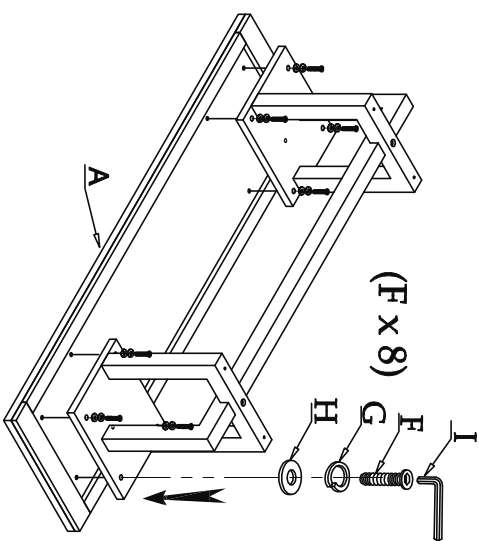

LIVING SPACES

A	1004		x 1
B	6014		x 2
C	6030		x 1
D	6031		x 2
E	7002 Parts F - 1		x 1
F	5/16"-18 x 1-3/4" Allen Head Bolt		x 16
G	5/16" Spring Washer		x 16
H	5/16" x 19 x 2mm Flat Washer		x 16
I	5mm Allen Wrench		x 1
J	7644		x 4

#22053
Pierce Dining Room
Dining Bench

1

2

3

4