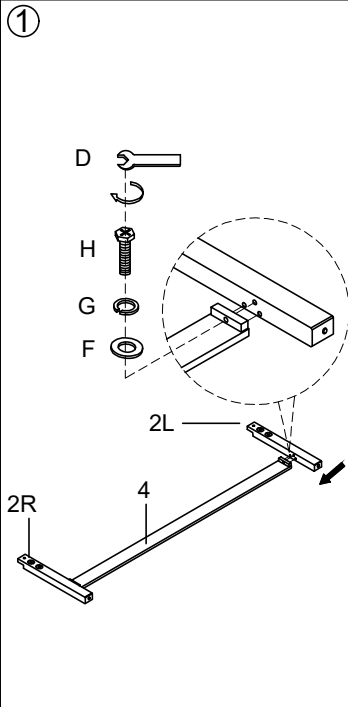

BOX OF HEADBOARD (BOX 1)

D	PB5113-54H-HD	Wrench 12mm	X1
F	PB5113-54H-HD	Ø5/16"x19x2mm	X12
G	PB5113-54H-HD	Ø5/16"x13x2mm	X12
H	PB5113-54H-HD	Ø5/16"x1-1/2"L	X12
1	PB5113-54HB		X1
2L	PB5113-54H-HL1		X1
2R	PB5113-54H-HL2		X1
3	PB5113-54H-MP		X2
4	PB5113-54H-SR		X1

BOX OF SIDE RAIL, SLATS & SUPPORT LEG (BOX 2)

A	PB5113-54R-HD	Ø5/16"x4-1/2"L	X8
B	PB5113-54R-HD	Ø5/16"x34x16x3mm	X8
C	PB5113-54R-HD	Ø5/16"x17mm	X8
E	P99-00SR	#4x25mm	X8
6	PB5113-54R		X2
7	P99-00QSL	1545x70x18mm	x4
8	PB5113-54R-SS	188x34x34mm	X4

WARNING: ONLY USE THE HAND TOOLS PROVIDED

BOX OF FOOTBOARD (BOX 3)

5	PB5113-54FB		X1
---	-------------	--	----

TOOLS REQUIRED (NOT PROVIDED):
PHILLIPS SCREW DRIVER

PRESBY WHITE

254244/B5113-54H Queen Panel Bed HB
 254243/B5113-54F Queen Panel Bed FB
 254245/B5113-54R Queen Panel Bed Rails