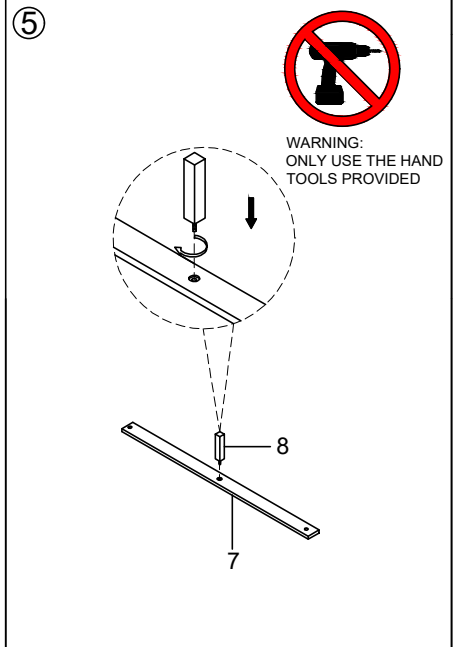

BOX OF HEADBOARD (BOX 1)

D	PB5113-54H-HD	Wrench 12mm	X1
F	PB5113-54H-HD	Ø5/16"x19x2mm	X12
G	PB5113-54H-HD	Ø5/16"x13x2mm	X12
H	PB5113-54H-HD	Ø5/16"x1-1/2"L	X12
1	PB5113-54HB		X1
2L	PB5113-54H-HL1		X1
2R	PB5113-54H-HL2		X1
3	PB5113-54H-MP		X2
4	PB5113-54H-SR		X1

BOX OF SIDE RAIL, SLATS & SUPPORT LEG (BOX 2)

A	PB5113-54R-HD	Ø5/16"x4-1/2"L	X8
B	PB5113-54R-HD	Ø5/16"x34x16x3mm	X8
C	PB5113-54R-HD	Ø5/16"x17mm	X8
E	P99-00SR	#4x25mm	X8
6	PB5113-54R		X2
7	P99-00QSL	1545x70x18mm	x4
8	PB5113-54R-SS	188x34x34mm	X4

WARNING: ONLY USE THE HAND TOOLS PROVIDED

BOX OF FOOTBOARD (BOX 3)

5	PB5113-54FB		X1
---	-------------	--	----

TOOLS REQUIRED (NOT PROVIDED):
PHILLIPS SCREW DRIVER

PRESBY WHITE

254244/B5113-54H Queen Panel Bed HB
 254243/B5113-54F Queen Panel Bed FB
 254245/B5113-54R Queen Panel Bed Rails