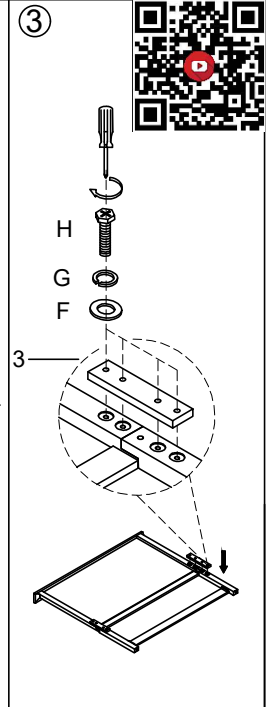

BOX OF HEADBOARD (BOX 1)

D	PB5113-54H-HD	Wrench 12mm	X1
F	PB5113-54H-HD	Ø5/16"x19x2mm	X12
G	PB5113-54H-HD	Ø5/16"x13x2mm	X12
H	PB5113-54H-HD	Ø5/16"x1-1/2"L	X12
1	PB5113-54HB		X1
2L	PB5113-54H-HL1		X1
2R	PB5113-54H-HL2		X1
3	PB5113-54H-MP		X2
4	PB5113-54H-SR		X1

BOX OF SIDE RAIL, SLATS & SUPPORT LEG (BOX 2)

A	PB5113-54R-HD	Ø5/16"x4-1/2"L	X8
B	PB5113-54R-HD	Ø5/16"x34x16x3mm	X8
C	PB5113-54R-HD	Ø5/16"x17mm	X8
E	P99-00SR	#4x25mm	X8
6	PB5113-54R		X2
7	P99-00QSL	1545x70x18mm	x4
8	PB5113-54R-SS	188x34x34mm	X4

WARNING: ONLY USE THE HAND TOOLS PROVIDED

BOX OF FOOTBOARD (BOX 3)

5	PB5113-54FB		X1
---	-------------	--	----

TOOLS REQUIRED (NOT PROVIDED):
PHILLIPS SCREW DRIVER

PRESBY WHITE

254244/B5113-54H Queen Panel Bed HB
 254243/B5113-54F Queen Panel Bed FB
 254245/B5113-54R Queen Panel Bed Rails