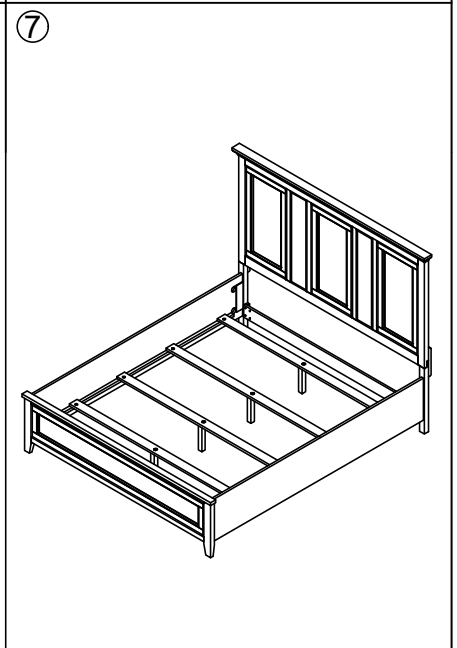

BOX OF SIDE RAIL, SLATS & SUPPORT LEG (BOX 2)

A	PB5113-54R-HD	Ø5/16"x4-1/2"L	X8
B	PB5113-54R-HD	Ø5/16"x34x16x3mm	X8
C	PB5113-54R-HD	Ø5/16"x17mm	X8
E	P99-00SR	#4x25mm	X8
6	PB5113-54R		X2
7	P99-00QSL	1545x70x18mm	x4
8	PB5113-54R-SS	188x34x34mm	X4

WARNING: ONLY USE THE HAND TOOLS PROVIDED

BOX OF FOOTBOARD (BOX 3)

5	PB5113-54FB		X1
---	-------------	--	----

TOOLS REQUIRED (NOT PROVIDED):
PHILLIPS SCREW DRIVER

PRESBY WHITE

254244/B5113-54H Queen Panel Bed HB
 254243/B5113-54F Queen Panel Bed FB
 254245/B5113-54R Queen Panel Bed Rails