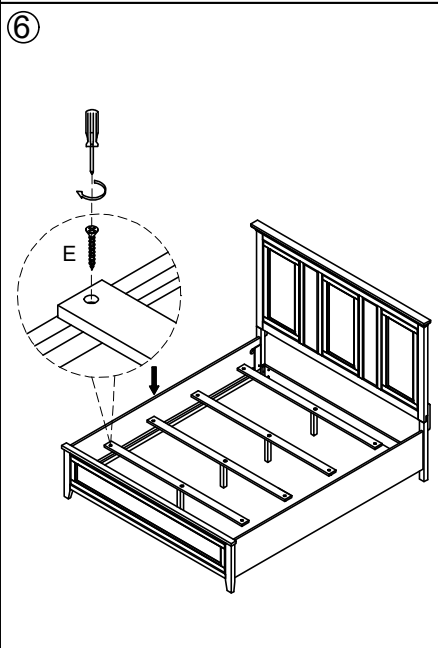

BOX OF SIDE RAIL, SLATS & SUPPORT LEG (BOX 2)

A	PB5113-54R-HD	Ø5/16"x4-1/2"L	X8
B	PB5113-54R-HD	Ø5/16"x34x16x3mm	X8
C	PB5113-54R-HD	Ø5/16"x17mm	X8
E	P99-00SR	#4x25mm	X8
6	PB5113-54R		X2
7	P99-00QSL	1545x70x18mm	x4
8	PB5113-54R-SS	188x34x34mm	X4

WARNING: ONLY USE THE HAND TOOLS PROVIDED

BOX OF FOOTBOARD (BOX 3)

5	PB5113-54FB		X1
---	-------------	--	----

TOOLS REQUIRED (NOT PROVIDED):
PHILLIPS SCREW DRIVER

PRESBY WHITE

254244/B5113-54H Queen Panel Bed HB
 254243/B5113-54F Queen Panel Bed FB
 254245/B5113-54R Queen Panel Bed Rails