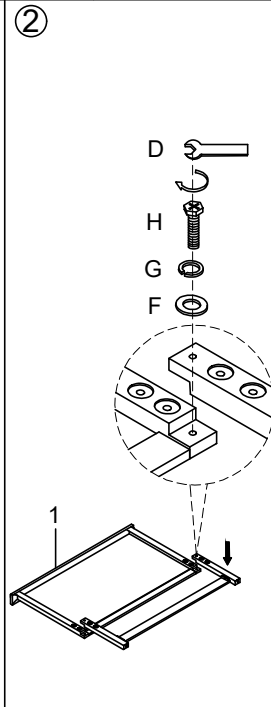

BOX OF HEADBOARD (BOX 1)

D	PB5113-54H-HD	Wrench 12mm	X1
F	PB5113-54H-HD	Ø5/16"x19x2mm	X12
G	PB5113-54H-HD	Ø5/16"x13x2mm	X12
H	PB5113-54H-HD	Ø5/16"x1-1/2"L	X12
1	PB5113-54HB		X1
2L	PB5113-54H-HL1		X1
2R	PB5113-54H-HL2		X1
3	PB5113-54H-MP		X2
4	PB5113-54H-SR		X1

BOX OF SIDE RAIL, SLATS & SUPPORT LEG (BOX 2)

A	PB5113-54R-HD	Ø5/16"x4-1/2"L	X8
B	PB5113-54R-HD	Ø5/16"x34x16x3mm	X8
C	PB5113-54R-HD	Ø5/16"x17mm	X8
E	P99-00SR	#4x25mm	X8
6	PB5113-54R		X2
7	P99-00QSL	1545x70x18mm	x4
8	PB5113-54R-SS	188x34x34mm	X4

WARNING: ONLY USE THE HAND TOOLS PROVIDED

BOX OF FOOTBOARD (BOX 3)

5	PB5113-54FB		X1
---	-------------	--	----

TOOLS REQUIRED (NOT PROVIDED):
PHILLIPS SCREW DRIVER

PRESBY WHITE

254244/B5113-54H Queen Panel Bed HB
 254243/B5113-54F Queen Panel Bed FB
 254245/B5113-54R Queen Panel Bed Rails