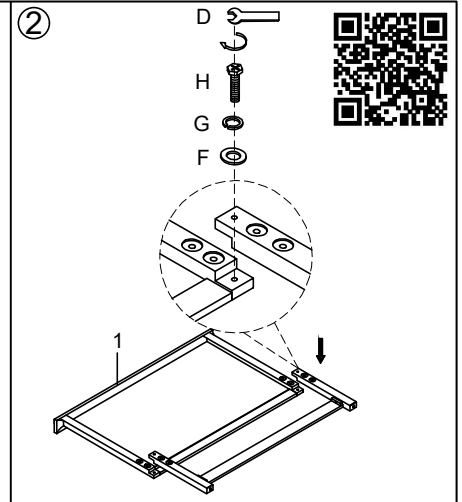

**BOX OF STORAGE SIDE RAIL, SLATS & SUPPORT LEG (BOX 2)**

A	PB5113-54R-HD	x8 Ø5/16"x4-1/2"L
B	PB5113-54R-HD	x8 Ø5/16"x34x16x3mm
C	PB5113-54R-HD	x8 Ø5/16"x17mm
E	P99-00SR	x28 #4x25mm
6	PB5113-55R	x2
7	P99-00QRS-LV	x2 included 7pcs (1545mm)
8	PB5113-55R-BS	x2 1036x88x18mm
9	PB5113-55R-SS	x4 400x34x34mm
10	PB5113-55R-SB	x6 122x34x34mm

**BOX OF FOOTBOARD (BOX 3)**

5	PB5113-54FB	x1
---	-------------	----

**TOOLS REQUIRED (NOT PROVIDED):**  
**PHILLIPS SCREW DRIVER**

PRESBY WHITE

254244/B5113-54H Queen Panel Bed HB  
 254243/B5113-54F Queen Panel Bed FB  
 254249/B5113-55R Queen Panel Bed Storage