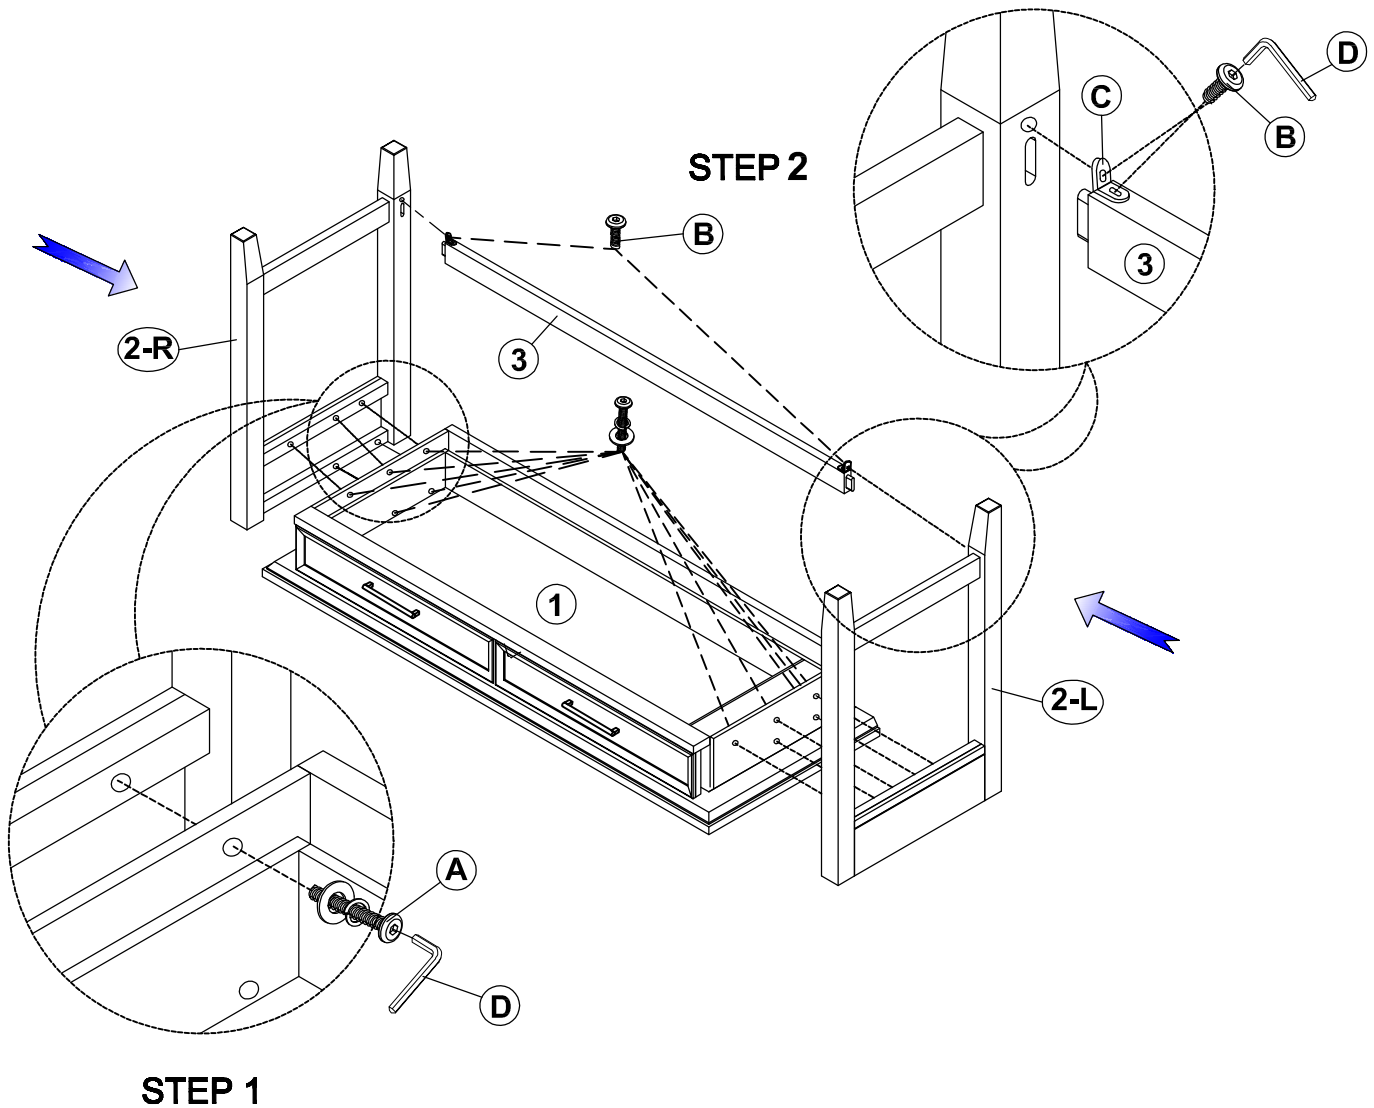

LIVING SPACES

ASSEMBLY INSTRUCTIONS

ITEM 305-P212134

ITEM 305-P213134

DESK

Thank you for purchasing this quality product. Be sure to check all packing material carefully for small hardware which may have come loose inside the carton during shipment. Identify and count all hardware and compare with the hardware list below.

When placing furniture on non-carpeted flooring, HMI recommends the use of floor protection such as an area rug or furniture pads. Area rugs and padding not included with purchase.