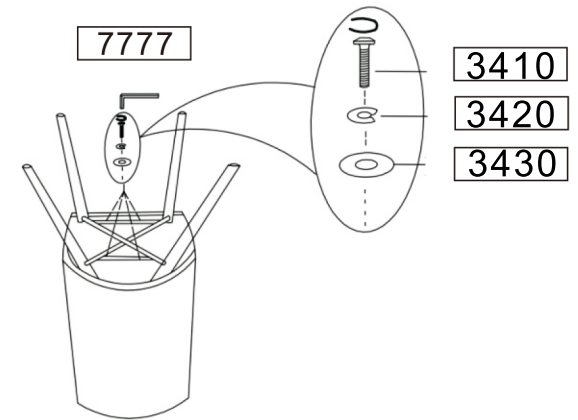

Assembly instructions:

PARTS LIST

SKU#	DESCRIPTION	IMAGE	Q'TY
3400	SEAT		1
3500	LEG		1

HARDWARE LIST

SKU#	DESCRIPTION	IMAGE	Q'TY
3410	SHORT BOLTS (M6*20mm)		4
3420	SPRING WASHERS (M6)		4
3430	FLAT WASHERS (M6)		4
7777	ALLEN KEY		1

1

2

3