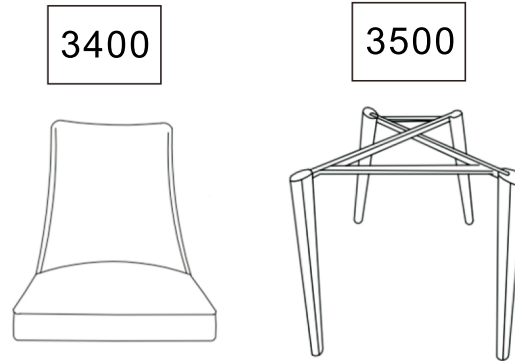

Assembly instructions:

PARTS LIST

SKU#	DESCRIPTION	IMAGE	Q'TY
3400	SEAT		1
3500	LEG		1

HARDWARE LIST

SKU#	DESCRIPTION	IMAGE	Q'TY
3410	SHORT BOLTS (M6*20mm)		4
3420	SPRING WASHERS (M6)		4
3430	FLAT WASHERS (M6)		4
7777	ALLEN KEY		1

1