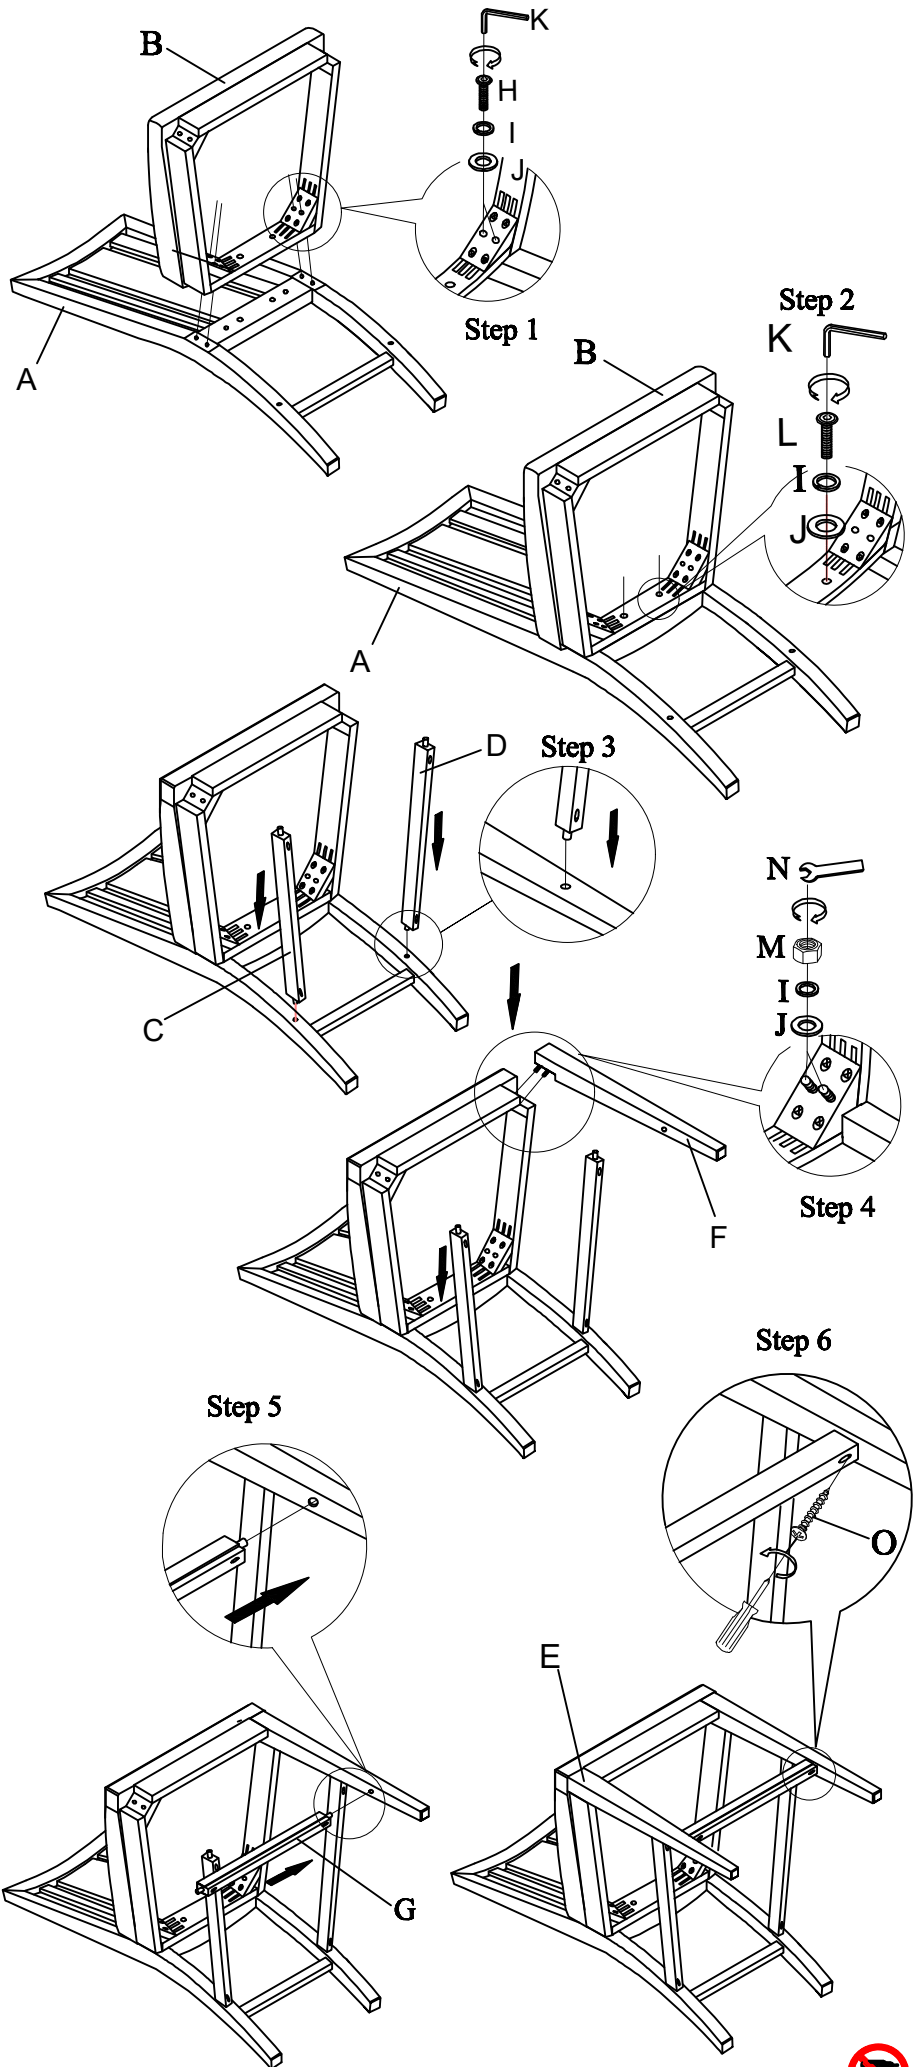

LIVINGSACES

A	PD5256-82CB CHAIR BACK		X1
B	PD5256-82SE SEAT FRAME		X1
C	PD5256-82SL SIDE STRETCHER (LEFT)		X1
D	PD5256-82SS SIDE STRETCHER (RIGHT)		X1
E	PD5256-82FL FRONT LEG (LEFT)		X1
F	PD5256-82FR FRONT LEG (RIGHT)		X1
G	PD5256-82FE FRONT STRETCHER (METAL)		X1
H	PD5256-82HD-H		X4
I	PD5256-82HD-I		X10
J	PD5256-82HD-J		X10
K	PD5256-82HD-K		X1
L	PD5256-82HD-L		X2
M	PD5256-82HD-M		X4
N	PD5256-82HD-N		X1
O	PD5256-82HD-O		X6

CONCORD EXTENSION COUNTER

254062/D5256-82
CONCORD COUNTER STOOL

WARNING:
ONLY THE HAND TOOLS
PROVIDED