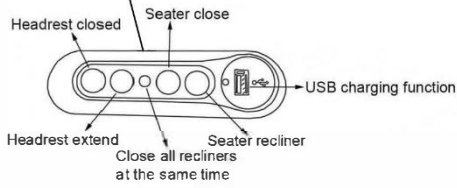

Vendor Information	
Vendor Name:	HTL Furniture
Vendor Code:	HTLF
Paris Contact Name:	RC Parts
Phone:	626-486-2500 EXT-115
Email:	Rcparts@us.htlinternational.com

Living Spaces Information	
LS SKU:	243371
LS Product Name:	HANA
Vendor Model #:	RS-11266-PRW1
Vendor Collection:	

3

HANA