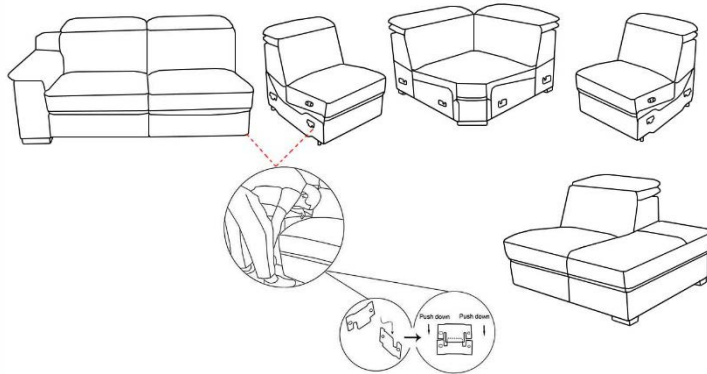

Vendor Information	
Vendor Name:	HTL Furniture
Vendor Code:	HTLF
Parts Contact Name:	RC Parts
Phone:	626-486-2500 EXT-115
Email:	Rcparts@us.htlinternational.com

Living Spaces Information	
LS SKU:	243371
LS Product Name:	HANA
Vendor Model #:	RS-11266-PRW1
Vendor Collection:	

CODE	PART #	DESCRIPTION	SHIPS IN 48HRS	QUANTITY	PRICING	NOTES
A	MOT-TP08-120	TRANSFORMER	YES	2		

A MOT-TP08-120  X2

1

Ensure both pins are securely located into the slots.

HANA

2

101492/D4048-15  
SERVER

Not provided