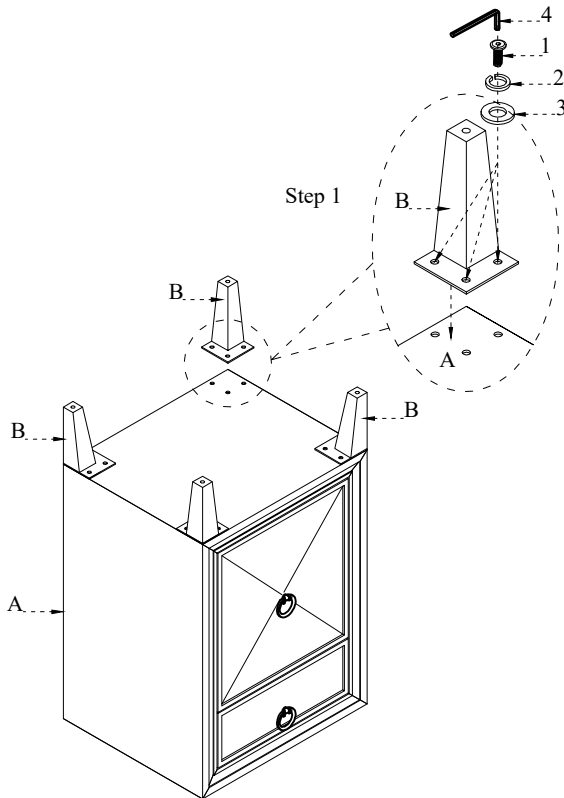

#### PARTS LIST:

NO.	Description	Drawing	Quantity
A	Mirror Frame Nighstand		1
B	Legs		4

#### HARDWARE LIST:

NO.	Description	Drawing	Size	Quantity
1	Bolt		Ø1/4"*5/8"	12
2	Lock washer		Ø1/4"	12
3	Flat washer		Ø1/4"*Ø3/4"	12
4	Allen key		M4*65L	1
5	Tipping Restraint			1

Made in Vietnam