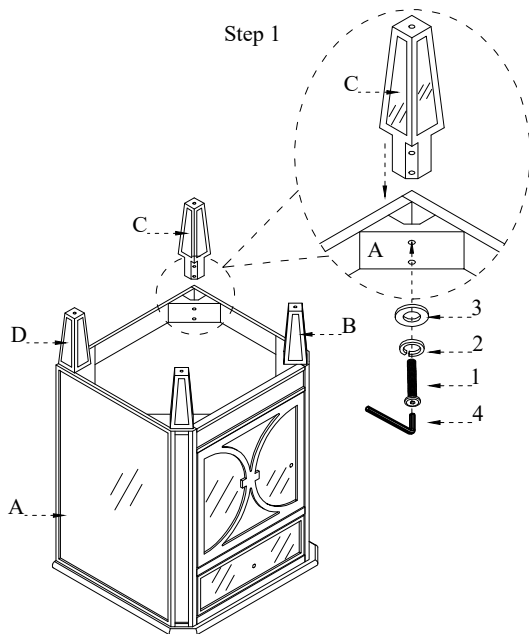

#### PARTS LIST:

NO.	Description	Drawing	Quantity
A	Full Mirror Nightstand		1
B	Front Legs		2
C	Back Left Leg		1
D	Back Right Leg		1

#### HARDWARE LIST:

NO.	Description	Drawing	Size	Quantity
1	Bolt		Ø5/16"*1-5/8"	8
2	Lock washer		Ø5/16"	8
3	Flat washer		Ø5/16"*Ø3/4"	8
4	Allen key		M5*65L	1
5	Knob			2
6	Knob Flat washer			2
7	Knob Lock washer			2
8	Knob Bolt			2
9	Tipping Restraint			1