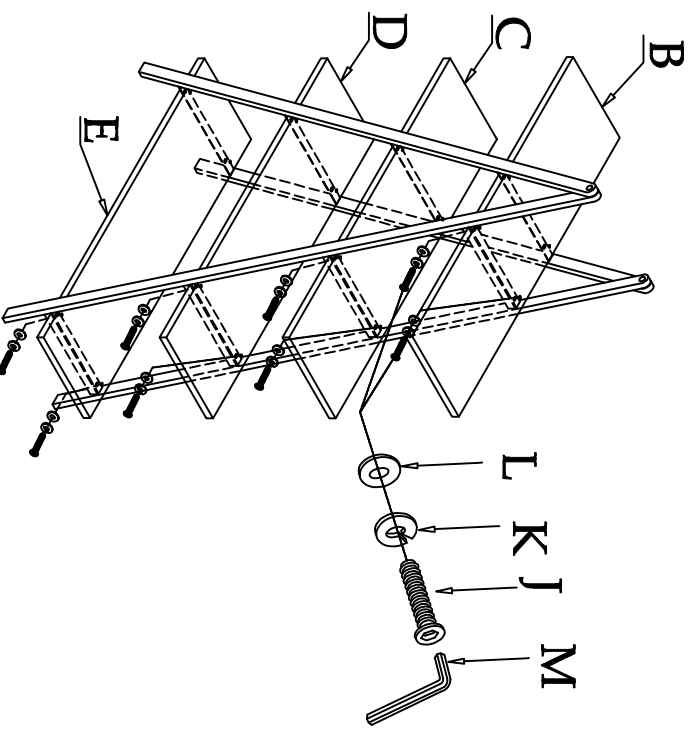

LIVING SPACES

A	1211		x 2
B	2614		x 1
C	2615		x 1
D	2616		x 1
E	2618		x 1
F	7002 Parts G - M		x 1
G	M1/4"x35mm Allen Head Bolt		x 2
H	M1/4"x19mm Screw Nuts		x 2
I	M1/4" x 30 x 1mm Flat Washer		x 4
J	M1/4"-20 x 5/8" Allen Head Bolt		x 16
K	M 1/4" Spring Washer		x 16
L	M1/4" x 16 x 2mm Flat Washer		x 16
M	4mm Allen Wrench		x 1

1

2

#14018
A-frame Etageres - Etagere