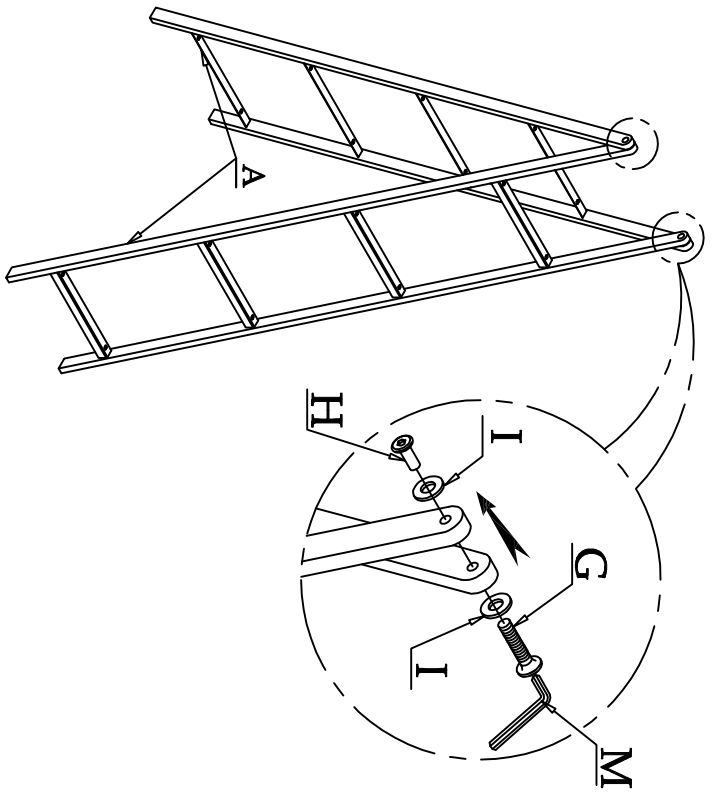

LIVING SPACES

A	1211		x 2
B	2614		x 1
C	2615		x 1
D	2616		x 1
E	2618		x 1
F	7002 Parts G - M		x 1
G	M1/4"x35mm Allen Head Bolt		x 2
H	M1/4"x19mm Screw Nuts		x 2
I	M1/4" x 30 x 1mm Flat Washer		x 4
J	M1/4"-20 x 5/8" Allen Head Bolt		x 16
K	M 1/4" Spring Washer		x 16
L	M1/4" x 16 x 2mm Flat Washer		x 16
M	4mm Allen Wrench		x 1

1

2

#14018
A-frame Etageres - Etagere