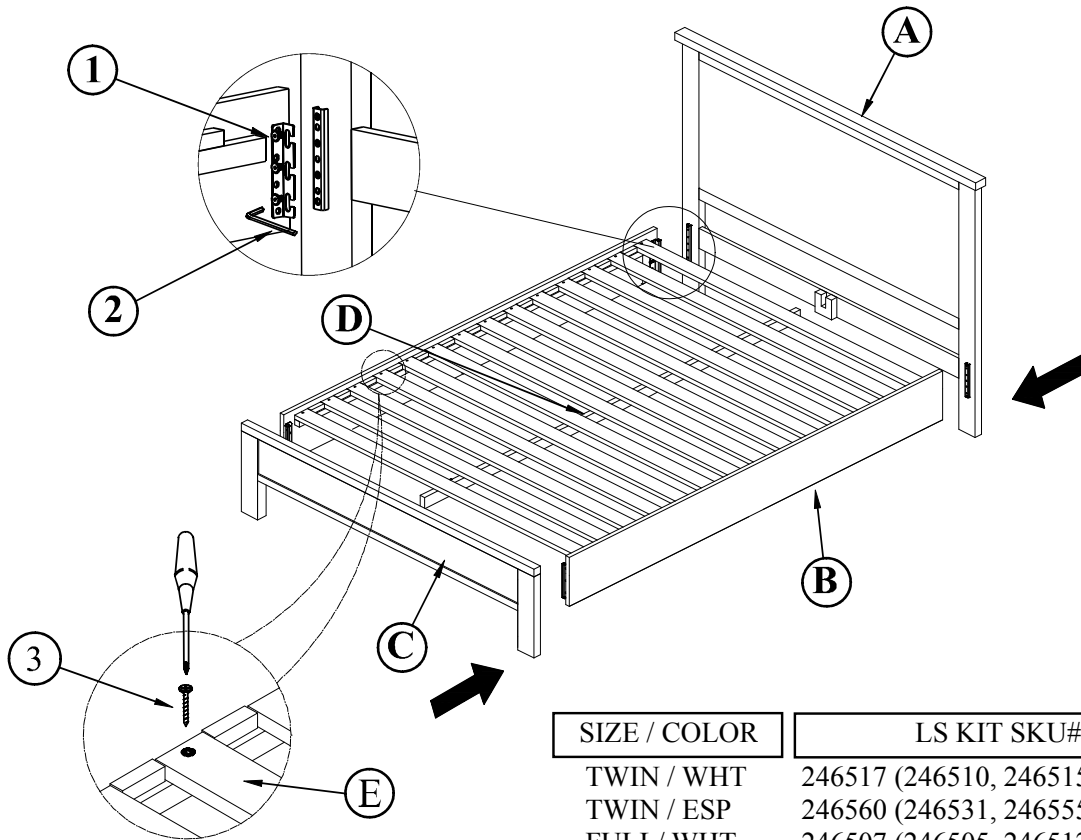

ASSEMBLY INSTRUCTIONS LARKIN PANEL BED (TWIN & FULL SIZE)

CAUTION: PLEASE READ ALL INSTRUCTIONS BEFORE STARTING THE ASSEMBLY OF THIS PRODUCT. THESE PIECES ARE HEAVY. IN ORDER TO PREVENT PERSONAL INJURY AND ENSURE THAT THIS PRODUCT IS NOT DAMAGED DURING THE ASSEMBLY PROCESS, IT IS STRONGLY RECOMMENDED THAT YOU ENLIST THE ASSISTANCE OF ONE OR MORE PEOPLE.

ATTENTION: VEUILLEZ LIRE, TOUTES LES INSTRUCTIONS AVANT DE COMMENCER L'ASSEMBLAGE DE CE PRODUIT. LES PIECES SONT LOURDES. POUR EVITER TOUTE BLESSURE ET POUR VOUS ASSURER QUE LE PRODUIT N'EST PAS ENDOMMAGE' PENDANT L'ASSEMBLAGE, NOUS VOUS RECOMMANDONS DE FAIRE APPEL A UNE OU PLUSIEURS AUTRES PERSONNES.

CUIDADO: FAVOR DE LEER TODAS LAS INSTRUCCIONES ANTES DE ENSAMBLAR SU PRODUCTO. ESTAS PIEZAS SON PESADAS. PARA PREVENIR HERIDAS PERSONALES Y ASEGURAR QUE SU PRODUCTO NO SEA DAÑADO MIENTRAS ES ENSAMBLADO, SE LE RECOMIENDA LA ASISTENCIA DE UNA O MAS PERSONAS.

Screw drivers not included

SIZE / COLOR	LS KIT SKU#
TWIN / WHT	246517 (246510, 246515, 246516)
TWIN / ESP	246560 (246531, 246555, 246556)
FULL / WHT	246507 (246505, 246512, 246513)
FULL / ESP	246558 (246524, 246539, 246540)

LIST OF PARTS AND HARDWARE				
No.	Description			Q'ty
A		HEADBOARD	(Box 1 of 3)	1
B		SIDE RAIL	(Box 2 of 3)	2
C		FOOTBOARD	(Box 1 of 3)	1
D		CENTER RAIL	(Box 2 of 3)	1
E		MATTRESS SLAT	(Box 3 of 3)	13

LIST OF PARTS AND HARDWARE				
No.	Description (Box 2 of 3)			Q'ty
1		BOLTS	M8x 10	12
2		ALLEN KEY K4		1
3		SCREW	M4 x 30	28
4				
5