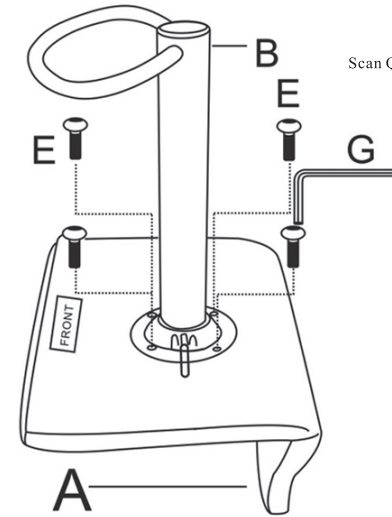

LIVING SPACES

A	DM400-A		X1
B	DM400-B		X1
C	DM400-C		X1
D	DM400-D		X1
E	DM400-E		X4
F	DM400-F		X1
G	DM400-G		X1

MOWRY 33 INCH ADJUSTABLE BARSTOOL

DM400
MOWRY 33 INCH ADJUSTABLE BARSTOOL

①

②

Scan QR code to view assembly video