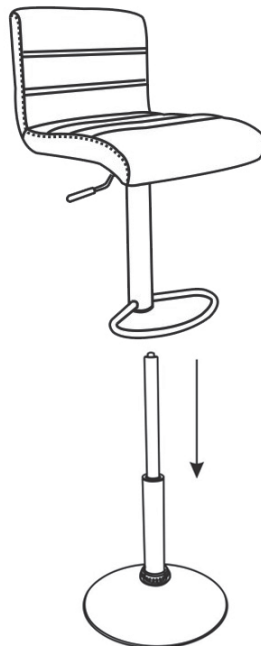

LIVING SPACES

A	DM400-A		X1
B	DM400-B		X1
C	DM400-C		X1
D	DM400-D		X1
E	DM400-E		X4
F	DM400-F		X1
G	DM400-G		X1

①

②

Scan QR code to view assembly video

③

④