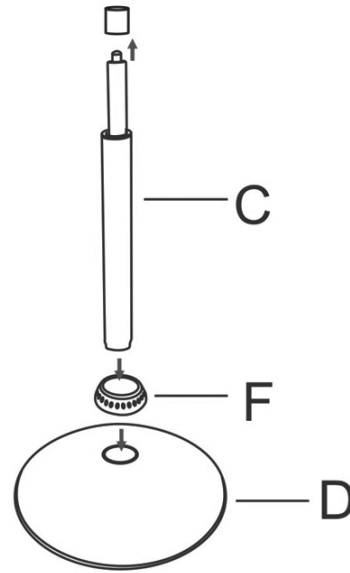

LIVING SPACES

A	DM400-A		X1
B	DM400-B		X1
C	DM400-C		X1
D	DM400-D		X1
E	DM400-E		X4
F	DM400-F		X1
G	DM400-G		X1

MOWRY 33 INCH ADJUSTABLE BARSTOOL

DM400
MOWRY 33 INCH ADJUSTABLE BARSTOOL

①

②

Scan QR code to view assembly video