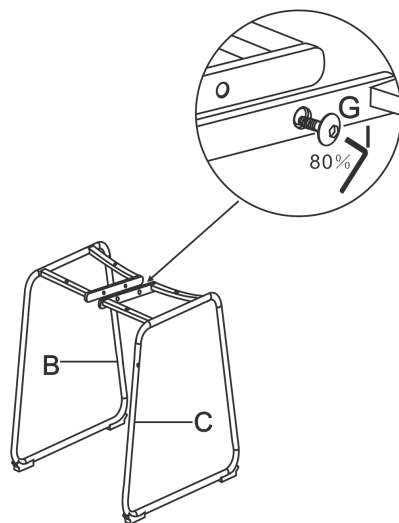

LIVING SPACES

| | | |
|---|-----------|---|
| A | DM375-1-A |  x1 |
| B | DM375-1-B |  x1 |
| C | DM375-1-C |  x1 |
| D | DM375-1-D |  x2 |
| E | DM375-1-E |  x4 M6x30mm |
| F | DM375-1-F |  x4 M6x22mm |
| G | DM375-1-G |  x2 M8x14mm |
| H | DM375-1-H |  x4 |
| I | DM375-1-I |  x1 |

COBBLER 26 INCH COUNTER STOOL

DM375-1/257896,244317

①

②

③

Scan QR code to view assembly video

④

⑤