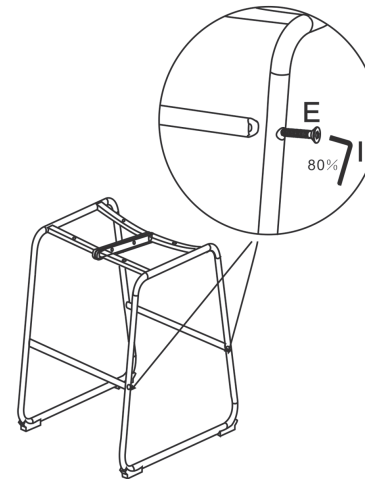

LIVING SPACES

| | | |
|---|-----------|---|
| A | DM375-1-A |  x1 |
| B | DM375-1-B |  x1 |
| C | DM375-1-C |  x1 |
| D | DM375-1-D |  x2 |
| E | DM375-1-E |  x4 M6x30mm |
| F | DM375-1-F |  x4 M6x22mm |
| G | DM375-1-G |  x2 M8x14mm |
| H | DM375-1-H |  x4 |
| I | DM375-1-I |  x1 |

COBBLER 26 INCH COUNTER STOOL

DM375-1/257896,244317

①

②

③

Scan QR code to view assembly video

④

⑤