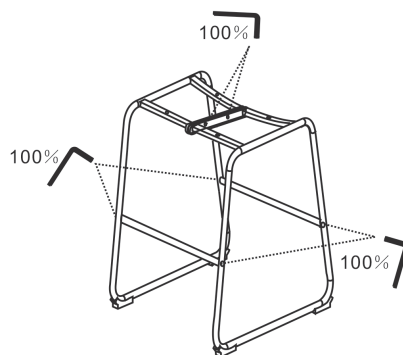

LIVING SPACES

| | | |
|---|-----------|---|
| A | DM375-1-A |  x1 |
| B | DM375-1-B |  x1 |
| C | DM375-1-C |  x1 |
| D | DM375-1-D |  x2 |
| E | DM375-1-E |  x4 M6x30mm |
| F | DM375-1-F |  x4 M6x22mm |
| G | DM375-1-G |  x2 M8x14mm |
| H | DM375-1-H |  x4 |
| I | DM375-1-I |  x1 |

COBBLER 26 INCH COUNTER STOOL

DM375-1/257896,244317

①

②

③

Scan QR code to view assembly video

④

⑤