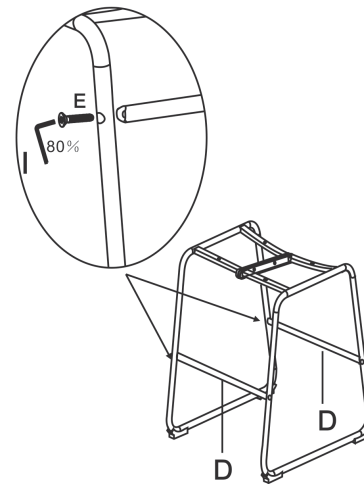

COBBLER 26 INCH COUNTER STOOL

DM375-1/257896,244317

①

②

③

Scan QR code to view assembly video

④

⑤