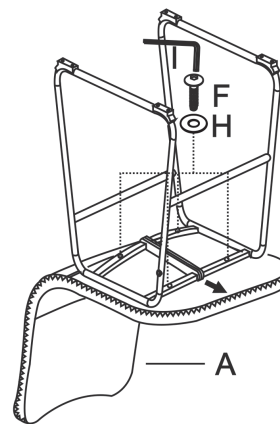

COBBLER 26 INCH COUNTER STOOL

DM375-1/257896,244317

①

②

③

Scan QR code to view assembly video

④

⑤