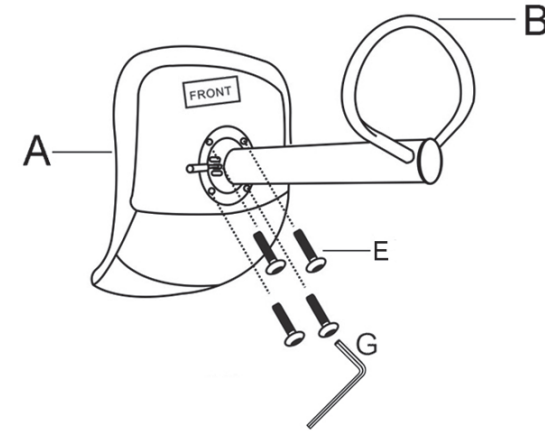

LIVING SPACES

A	DM436-LIGHT GREY-A		X1
B	DM436-LIGHT GREY-B		X1
C	DM436-LIGHT GREY-C		X1
D	DM436-LIGHT GREY-D		X1
E	DM436-LIGHT GREY-E		X4
F	DM436-LIGHT GREY-F		X1
G	DM436-LIGHT GREY-G		X1

①

②

Scan QR code to view assembly video

③

④

DAVIS GREY 32 INCH ADJUSTABLE BARSTOOL

DM436-LIGHT GREY
DAVIS GREY 32 INCH ADJUSTABLE BARSTOOL