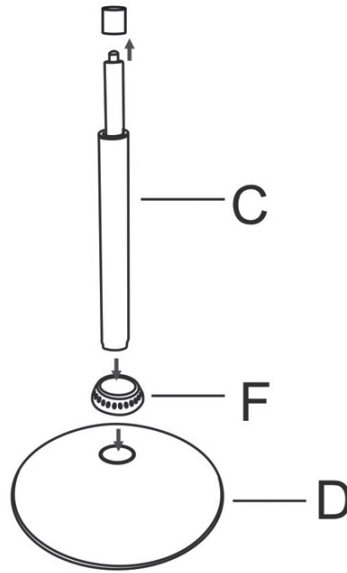

LIVING SPACES

A	DM436-LIGHT GREY-A		X1
B	DM436-LIGHT GREY-B		X1
C	DM436-LIGHT GREY-C		X1
D	DM436-LIGHT GREY-D		X1
E	DM436-LIGHT GREY-E		X4
F	DM436-LIGHT GREY-F		X1
G	DM436-LIGHT GREY-G		X1

①

②

Scan QR code to view assembly video

③

④

DAVIS GREY 32 INCH ADJUSTABLE BARSTOOL

DM436-LIGHT GREY
DAVIS GREY 32 INCH ADJUSTABLE BARSTOOL