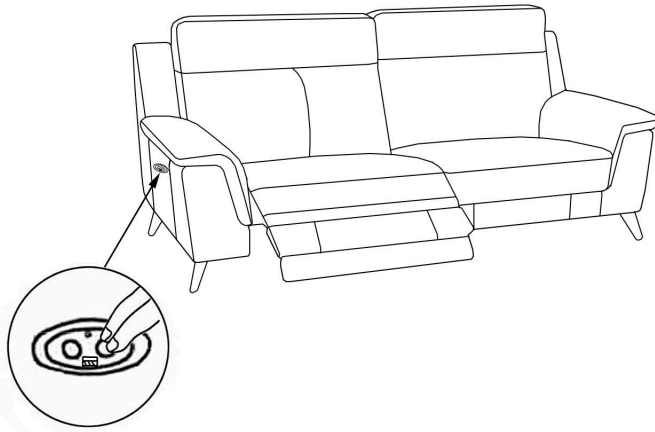

Vendor Information	
Vendor Name:	HTL Furniture
Vendor Code:	HTLF
Parts Contact Name:	RC Parts
Phone:	626-486-2500 EXT-115
Email:	Rcparts@us.htlinternational.com

Living Spaces Information	
LS SKU:	242012
LS Product Name:	MOANA
Vendor Model #:	RS-11573
Vendor Collection:	

3