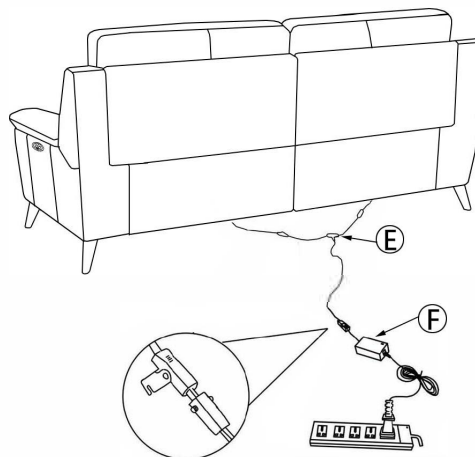

CODE	PART #	DESCRIPTION	SHIPS IN 48HRS	QUANTITY	PRICING	NOTES
C	ACE-SW01101	HEXAGON BOLT M10*40mm	YES	4		
D	NO	ALLEN KEY	YES	1		
E	MOT-YC-02	Y-CABLE	YES	1		
F	MOT-TP08-120	TRANSFORMER	YES	1		

A	WLG-1065-27L		X4
B	WLG-1199-27L		X4
C	ACE-SW01101		X4
D	NO		X1
E	MOT-YC-02		X1
F	MOT-TP08-120		X1

VALENCIA

101492/D4046-15  
SERVER

①

②

Not provided

Vendor Information	
Vendor Name:	HTL Furniture
Vendor Code:	HTLF
Parts Contact Name:	RC Parts
Phone:	626-486-2500 EXT-115
Email:	Rcparts@us.htlinternational.com