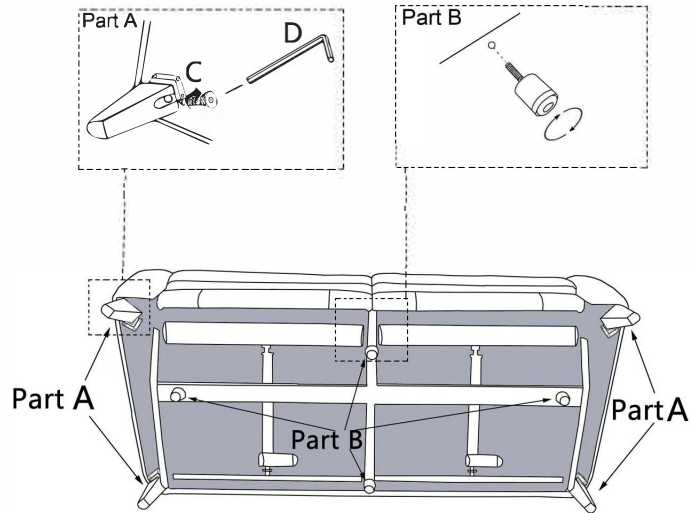

CODE	PART #	DESCRIPTION	SHIPS IN 48HRS	QUANTITY	PRICING	NOTES
C	ACE-SW01101	HEXAGON BOLT M10*40mm	YES	4		
D	NO	ALLEN KEY	YES	1		
E	MOT-YC-02	Y-CABLE	YES	1		
F	MOT-TP08-120	TRANSFORMER	YES	1		

A	WLG-1065-27L		X4
B	WLG-1199-27L		X4
C	ACE-SW01101		X4
D	NO		X1
E	MOT-YC-02		X1
F	MOT-TP08-120		X1

VALENCIA

101492/D4046-15  
SERVER

①

②

Not provided

Vendor Information	
Vendor Name:	HTL Furniture
Vendor Code:	HTLF
Parts Contact Name:	RC Parts
Phone:	626-486-2500 EXT-115
Email:	Rcparts@us.htlinternational.com