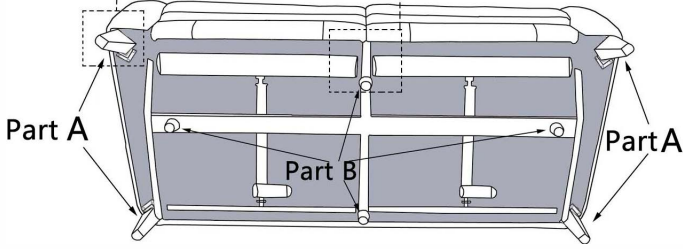

Vendor Information	
Vendor Name:	HTL Furniture
Vendor Code:	HTLF
Parts Contact Name:	RC Parts
Phone:	626-486-2500 EXT-115
Email:	Rcparts@us.htlinternational.com

Living Spaces Information	
LS SKU:	242018
LS Product Name:	MOANA
Vendor Model #:	RS-11573
Vendor Collection:	

CODE	PART #	DESCRIPTION	SHIPS IN 48HRS	QUANTITY	PRICING	NOTES
C	ACE-SW01101	HEXAGON BOLT M10*40mm	YES	4		
D	NO	ALLEN KEY	YES	1		
E	MOT-YC-02	Y-CABLE	YES	1		
F	MOT-TP08-120	TRANSFORMER	YES	1		

A	WLG-1065-27L		X4
B	WLG-1199-27L		X4
C	ACE-SW01101		X4
D	NO		X1
E	MOT-YC-02		X1
F	MOT-TP08-120		X1

1

VALENCIA

2