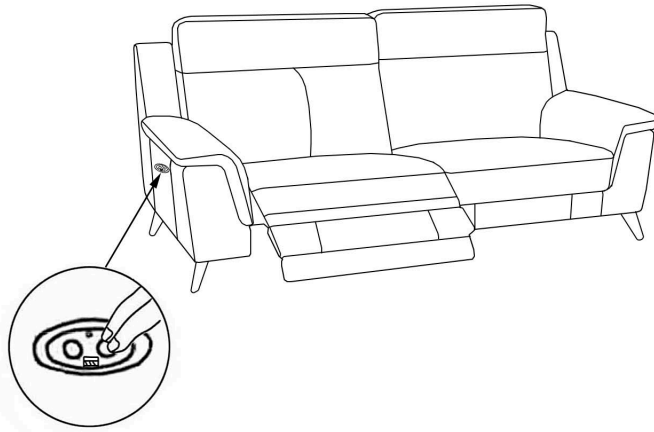

LIVING SPACES

Vendor Information

Vendor Name: HTL Furniture
Vendor Code: HTLF
Parts Contact Name: RC Parts
Phone: 626-486-2500 EXT-115
Email: Rcparts@us.htlinternational.com

Living Spaces Information

LS SKU: 242012
LS Product Name: MOANA
Vendor Model #: RS-11573
Vendor Collection:

LIVING SPACES

3