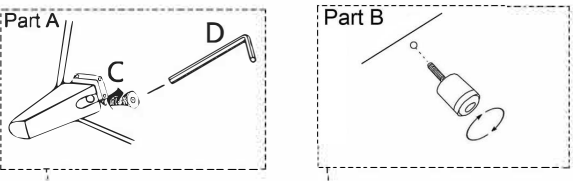

Vendor Information	
Vendor Name:	HTL Furniture
Vendor Code:	HTLF
Parts Contact Name:	RC Parts
Phone:	626-486-2500 EXT-115
Email:	Rcparts@us.htlinternational.com

Living Spaces Information	
LS SKU:	242018
LS Product Name:	MOANA
Vendor Model #:	RS-11573
Vendor Collection:	

CODE	PART #	DESCRIPTION	SHIPS IN 48HRS	QUANTITY	PRICING	NOTES
C	ACE-SW01101	HEXAGON BOLT M10*40mm	YES	4		
D	NO	ALLEN KEY	YES	1		
E	MOT-YC-02	Y-CABLE	YES	1		
F	MOT-TP08-120	TRANSFORMER	YES	1		

A	WLG-1065-27L		X4
B	WLG-1199-27L		X4
C	ACE-SW01101		X4
D	NO		X1
E	MOT-YC-02		X1
F	MOT-TP08-120		X1

1

VALENCIA

2