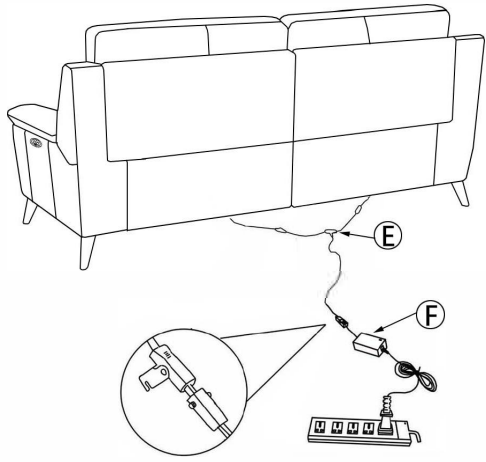

101492/D4046-15
SERVER

Not provided