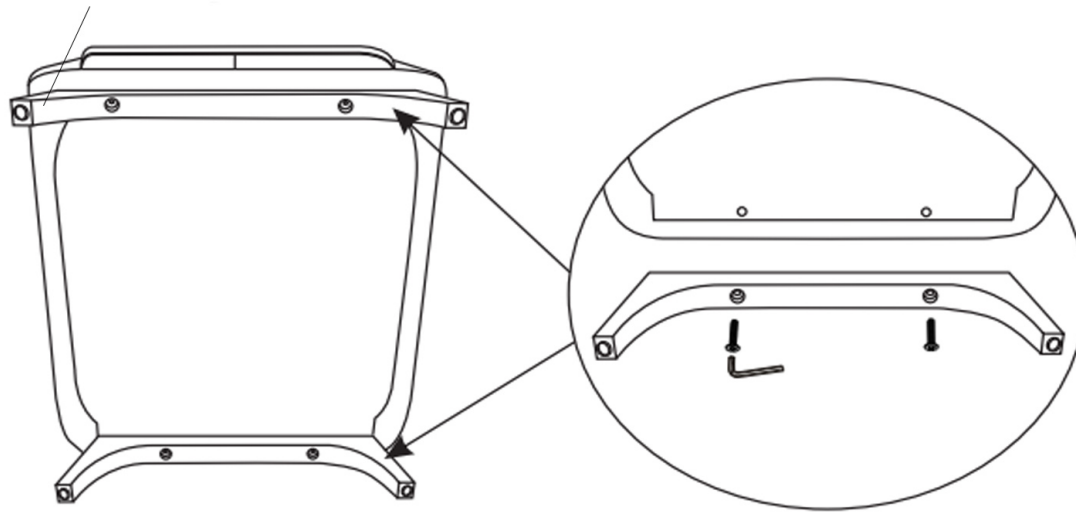

LIVING SPACES

A	5521C-A Side Leg	 X2
B	5521C-B Screw	 X4
C	5521C-C Allen Key	 X1

229639

COSETTE CHAIR

1

Legs are packed in the bottom frame of chair with a red string

Use the bolts to attach legs to chair bottom base